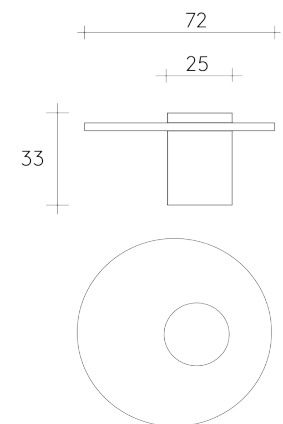

SEBASTIAN HERKNER

SALUTE LOW

Side table ●● 2013

MATERIALS & FINISHES

TRAY

-  Mat yellow lacquered steel
-  Mat black lacquered steel
-  Mat varnish copper
-  Chrome
-  Choose your RAL color

COLUMN

-  White Pele de tigre marble
-  Black Marquina marble
-  Indian green marble
-  Red travertine

DIMENSIONS & WEIGHT

	LOW SALUTE	WITH PACKAGING
HEIGHT	33cm/16,53in.	86cm/33,9in.
WIDTH	72cm/15,75in.	92cm/36,2in.
DEPTH	25cm/7,1in.	45cm/17,7in.
WEIGHT	65kg/143lbs.	82kg/180lbs.

OTHER DETAILS

TECHNICAL INFORMATION	Delivery : 8 weeks Marble is a natural product. Shade and pattern may vary between two tables.
PACKAGING	1 wooden crate
MAINTENANCE	Never apply any solvents, always use a microfiber cloth and rub lightly.