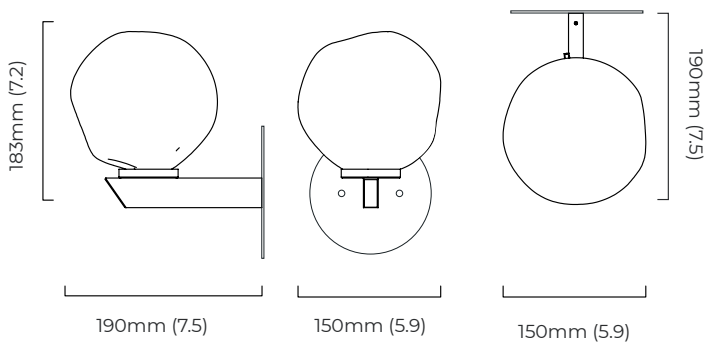

GAIA WALL - WALL PLATE - DALI-A

FINISH

bronze with matt opal glass
bronze with shiny opal glass
bronze with smoked glass
bronze with smoked hand formed glass
satin brass with matt opal glass
satin brass with shiny opal glass
satin brass with smoked glass shade
satin brass with smoked hand formed glass

DIMENSIONS (body of fixture)

150 x 190 x 183 mm (w x d x h)

WEIGHT

1.5kg (3.3lbs)

ILLUMINATION

220-240v - 1 x E14 - 25w max (or 4.5w 2700k LED)
DALI converter to be installed in the cavity

DIMMING

dimnable bulb required
DALI compatible

WALL ROSE / PLATE

round wall plate - $\varnothing$ 114 x 5 mm (dia x d)

CERTIFICATION