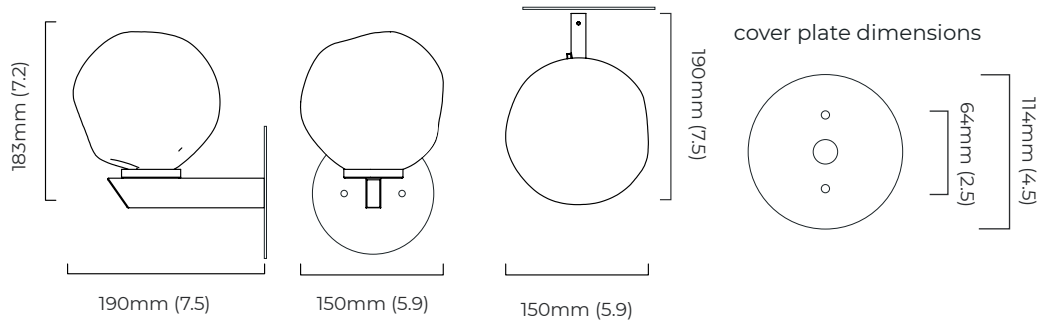

DIMENSIONS (body of fixture)

150 x 190 x 183 mm (w x d x h)

WEIGHT

1.5kg (3.3lbs)

ILLUMINATION

220-240v - 1 x E14 - 25w max (or 4.5w 2700k LED)
 110-130v - 1 x E12 - 25w max (or 4.5w 2700k LED)

DIMMING

dimmable bulb required
 trailing edge dimmable / phase cut (rotary dimmer) - standard
 DALI option available (220-240v only)

WALL ROSE / PLATE

round wall plate - \varnothing 114 x 5 mm (dia x d)

CERTIFICATION

*Diagrams are not to scale.

SKU NUMBER	FINISH DESCRIPTION	VOLTAGE
GAIWAOBZMO-PL-240	bronze with matt opal	220 - 240V
GAIWAOBZOG-PL-240	bronze with shiny opal	220 - 240V
GAIWAOBZSG-PL-240	bronze with smoked	220 - 240V
GAIWAOBZHF-PL-240	bronze with smoked hand formed glass	220 - 240V
GAIWAOSBMO-PL-240	satin brass with matt opal	220 - 240V
GAIWAOSBOG-PL-240	satin brass with shiny opal	220 - 240V
GAIWAOSBSG-PL-240	satin brass with smoked	220 - 240V
GAIWAOSBHF-PL-240	satin brass with smoked hand formed glass	220 - 240V
GAIWAOBZMO-PL-110	bronze with matt opal	110 - 130V
GAIWAOBZOG-PL-110	bronze with shiny opal	110 - 130V
GAIWAOBZSG-PL-110	bronze with smoked	110 - 130V
GAIWAOBZHF-PL-110	bronze with smoked hand formed glass	110 - 130V
GAIWAOSBMO-PL-110	satin brass with matt opal	110 - 130V
GAIWAOSBOG-PL-110	satin brass with shiny opal	110 - 130V
GAIWAOSBSG-PL-110	satin brass with smoked	110 - 130V
GAIWAOSBHF-PL-110	satin brass with smoked hand formed glass	110 - 130V

DIMENSIONS (body of fixture)

150 x 190 x 183 mm (w x d x h)

WEIGHT

1.5kg (3.3lbs)

ILLUMINATION

220-240v - 1 x E14 - 25w max (or 4.5w 2700k LED)
 DALI converter to be installed in the cavity

DIMMING

dimnable bulb required
 DALI compatible