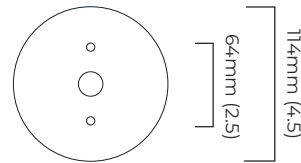

DIMENSIONS (body of fixture)

150 x 190 x 183 mm (w x d x h)

WEIGHT

1.5kg (3.3lbs)

ILLUMINATION

220-240v - 1 x E14 - 25w max (or 4.5w 2700k LED)
 DALI converter to be installed in the cavity

DIMMING

dimnable bulb required
 DALI compatible

WALL ROSE / PLATE

round wall plate - \varnothing 114 x 5 mm (dia x d)

CERTIFICATION

cover plate dimensions

DALI converter dimensions

*Diagrams are not to scale.

SKU NUMBER	FINISH DESCRIPTION	TYPE OF DALI	VOLTAGE
GAIWAOBZMO-PL-DALIA-240	bronze with matt opal glass	DALI A included - For lights that do not require aesthetic alterations. Dali can be fitted inside the ceiling/wall cavity	220 - 240V
GAIWAOBZOG-PL-DALIA-240	bronze with shiny opal glass	DALI A included - For lights that do not require aesthetic alterations. Dali can be fitted inside the ceiling/wall cavity	220 - 240V
GAIWAOBZSG-PL-DALIA-240	bronze with smoked glass	DALI A included - For lights that do not require aesthetic alterations. Dali can be fitted inside the ceiling/wall cavity	220 - 240V
GAIWAOBZHF-PL-DALIA-240	bronze with smoked hand formed glass	DALI A included - For lights that do not require aesthetic alterations. Dali can be fitted inside the ceiling/wall cavity	220 - 240V
GAIWAOSBMO-PL-DALIA-240	satin brass with matt opal glass	DALI A included - For lights that do not require aesthetic alterations. Dali can be fitted inside the ceiling/wall cavity	220 - 240V
GAIWAOSBOG-PL-DALIA-240	satin brass with shiny opal glass	DALI A included - For lights that do not require aesthetic alterations. Dali can be fitted inside the ceiling/wall cavity	220 - 240V
GAIWAOSBSG-PL-DALIA-240	satin brass with smoked glass	DALI A included - For lights that do not require aesthetic alterations. Dali can be fitted inside the ceiling/wall cavity	220 - 240V
GAIWAOSBHF-PL-DALIA-240	satin brass with smoked hand formed glass	DALI A included - For lights that do not require aesthetic alterations. Dali can be fitted inside the ceiling/wall cavity	220 - 240V