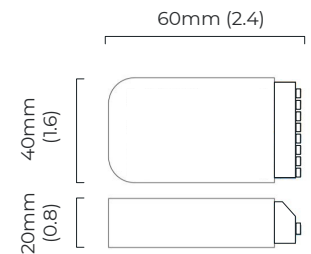

DIMENSIONS (body of fixture)

150 x 190 x 183 mm (w x d x h)

WEIGHT

1.5kg (3.3lbs)

ILLUMINATION

220-240v - 1 x E14 - 25w max (or 4.5w 2700k LED)
 DALI converter to be installed in the cavity

DIMMING

dimnable bulb required
 DALI compatible

WALL ROSE / PLATE

round wall plate - \varnothing 114 x 5 mm (dia x d)

CERTIFICATION

cover plate dimensions

DALI converter dimensions

*Diagrams are not to scale.

SKU NUMBER	FINISH DESCRIPTION	TYPE OF DALI	VOLTAGE
GAIWAOBZMO-PL-DALIA-240	bronze with matt opal glass	DALI A included - For lights that do not require aesthetic alterations. Dali can be fitted inside the ceiling/wall cavity	220 - 240V
GAIWAOBZOG-PL-DALIA-240	bronze with shiny opal glass	DALI A included - For lights that do not require aesthetic alterations. Dali can be fitted inside the ceiling/wall cavity	220 - 240V
GAIWAOBZSG-PL-DALIA-240	bronze with smoked glass	DALI A included - For lights that do not require aesthetic alterations. Dali can be fitted inside the ceiling/wall cavity	220 - 240V
GAIWAOBZHF-PL-DALIA-240	bronze with smoked hand formed glass	DALI A included - For lights that do not require aesthetic alterations. Dali can be fitted inside the ceiling/wall cavity	220 - 240V
GAIWAOSBMO-PL-DALIA-240	satin brass with matt opal glass	DALI A included - For lights that do not require aesthetic alterations. Dali can be fitted inside the ceiling/wall cavity	220 - 240V
GAIWAOSBOG-PL-DALIA-240	satin brass with shiny opal glass	DALI A included - For lights that do not require aesthetic alterations. Dali can be fitted inside the ceiling/wall cavity	220 - 240V
GAIWAOSBSG-PL-DALIA-240	satin brass with smoked glass	DALI A included - For lights that do not require aesthetic alterations. Dali can be fitted inside the ceiling/wall cavity	220 - 240V
GAIWAOSBHF-PL-DALIA-240	satin brass with smoked hand formed glass	DALI A included - For lights that do not require aesthetic alterations. Dali can be fitted inside the ceiling/wall cavity	220 - 240V