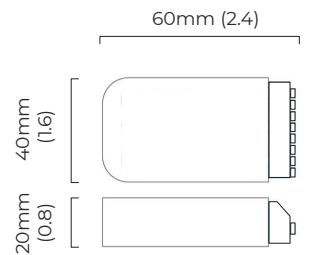

DIMENSIONS (body of fixture)

150 x 183 x 350 mm (w x d x h)

WEIGHT

1.5kg (3.3lbs)

ILLUMINATION

220-240v - 1 x E14 - 25w max (or 4.5w 2700k LED)
 DALI converter to be installed in the cavity

DIMMING

dimnable bulb required
 DALI compatible

WALL ROSE / PLATE

round wall plate - \varnothing 114 x 5 mm (dia x d)

CERTIFICATION

cover plate dimensions

DALI converter dimensions

*Diagrams are not to scale.

SKU NUMBER	FINISH DESCRIPTION	TYPE OF DALI	VOLTAGE
GAIWATBZMO-PL-DALIA-240	bronze with matt opal glass	DALI A included - For lights that do not require aesthetic alterations. Dali can be fitted inside the ceiling/wall cavity	220 - 240V
GAIWATBZOG-PL-DALIA-240	bronze with shiny opal glass	DALI A included - For lights that do not require aesthetic alterations. Dali can be fitted inside the ceiling/wall cavity	220 - 240V
GAIWATBZSG-PL-DALIA-240	bronze with smoked glass	DALI A included - For lights that do not require aesthetic alterations. Dali can be fitted inside the ceiling/wall cavity	220 - 240V
GAIWATBZHF-PL-DALIA-240	bronze with smoked hand formed glass	DALI A included - For lights that do not require aesthetic alterations. Dali can be fitted inside the ceiling/wall cavity	220 - 240V
GAIWATSBMO-PL-DALIA-240	satin brass with matt opal glass	DALI A included - For lights that do not require aesthetic alterations. Dali can be fitted inside the ceiling/wall cavity	220 - 240V
GAIWATSBOG-PL-DALIA-240	satin brass with shiny opal glass	DALI A included - For lights that do not require aesthetic alterations. Dali can be fitted inside the ceiling/wall cavity	220 - 240V
GAIWATSBG-PL-DALIA-240	satin brass with smoked glass	DALI A included - For lights that do not require aesthetic alterations. Dali can be fitted inside the ceiling/wall cavity	220 - 240V
GAIWATSBHF-PL-DALIA-240	satin brass with smoked hand formed glass	DALI A included - For lights that do not require aesthetic alterations. Dali can be fitted inside the ceiling/wall cavity	220 - 240V