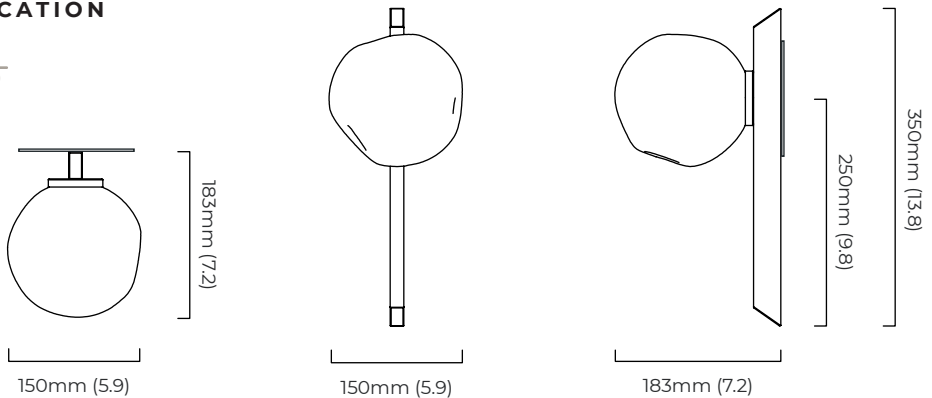

GAIA WALL TALL - WALL PLATE - DALI-A

FINISH

bronze with matt opal glass
bronze with shiny opal glass
bronze with smoked glass
bronze with smoked hand formed glass
satin brass with matt opal glass
satin brass with shiny opal glass
satin brass with smoked glass shade
satin brass with smoked hand formed glass

DIMENSIONS (body of fixture)

150 x 183 x 350 mm (w x d x h)

WEIGHT

1.5kg (3.3lbs)

ILLUMINATION

220-240v - 1 x E14 - 25w max (or 4.5w 2700k LED)
DALI converter to be installed in the cavity

DIMMING

dimnable bulb required
DALI compatible

WALL ROSE / PLATE

round wall plate - $\varnothing$ 114 x 5 mm (dia x d)

CERTIFICATION