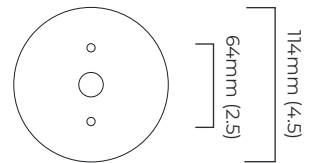

DIMENSIONS (body of fixture)

150 x 183 x 350 mm (w x d x h)

WEIGHT

1.5kg (3.3lbs)

ILLUMINATION

220-240v - 1 x E14 - 25w max (or 4.5w 2700k LED)
 DALI converter to be installed in the cavity

DIMMING

dimnable bulb required
 DALI compatible

WALL ROSE / PLATE

round wall plate - \varnothing 114 x 5 mm (dia x d)

CERTIFICATION

cover plate dimensions

DALI converter dimensions

*Diagrams are not to scale.

SKU NUMBER	FINISH DESCRIPTION	TYPE OF DALI	VOLTAGE
GAIWATBZMO-PL-DALIA-240	bronze with matt opal glass	DALI A included - For lights that do not require aesthetic alterations. Dali can be fitted inside the ceiling/wall cavity	220 - 240V
GAIWATBZOG-PL-DALIA-240	bronze with shiny opal glass	DALI A included - For lights that do not require aesthetic alterations. Dali can be fitted inside the ceiling/wall cavity	220 - 240V
GAIWATBZSG-PL-DALIA-240	bronze with smoked glass	DALI A included - For lights that do not require aesthetic alterations. Dali can be fitted inside the ceiling/wall cavity	220 - 240V
GAIWATBZHF-PL-DALIA-240	bronze with smoked hand formed glass	DALI A included - For lights that do not require aesthetic alterations. Dali can be fitted inside the ceiling/wall cavity	220 - 240V
GAIWATSBMO-PL-DALIA-240	satin brass with matt opal glass	DALI A included - For lights that do not require aesthetic alterations. Dali can be fitted inside the ceiling/wall cavity	220 - 240V
GAIWATSBOG-PL-DALIA-240	satin brass with shiny opal glass	DALI A included - For lights that do not require aesthetic alterations. Dali can be fitted inside the ceiling/wall cavity	220 - 240V
GAIWATSBG-PL-DALIA-240	satin brass with smoked glass	DALI A included - For lights that do not require aesthetic alterations. Dali can be fitted inside the ceiling/wall cavity	220 - 240V
GAIWATSBHF-PL-DALIA-240	satin brass with smoked hand formed glass	DALI A included - For lights that do not require aesthetic alterations. Dali can be fitted inside the ceiling/wall cavity	220 - 240V