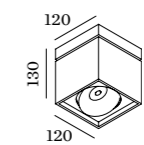

SIRRO
CEILING SURFACE

1.0 LED

LED 10W | 220-240VAC | 50-60Hz
COB 3-step | incl. PS | phase-cut dim
aluminium powder coated
brushed

0.85kg IP20 0,3-1 P A-36°
35°/35° 355°

	CODE
	139164W_
	139164E_
	139164F_
	139164B_