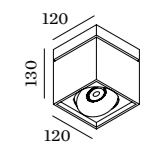

SIRRO
CEILING SURFACE

1.0 LED

LED 10W | 220-240VAC | 50-60Hz
COB 3-step | incl. PS | phase-cut dim
aluminium powder coated
brushed

0.85kg IP20 0,3-1 P A-36°
35°/35° 355°

	CODE
	139164W_
	139164E_
	139164F_
	139164B_