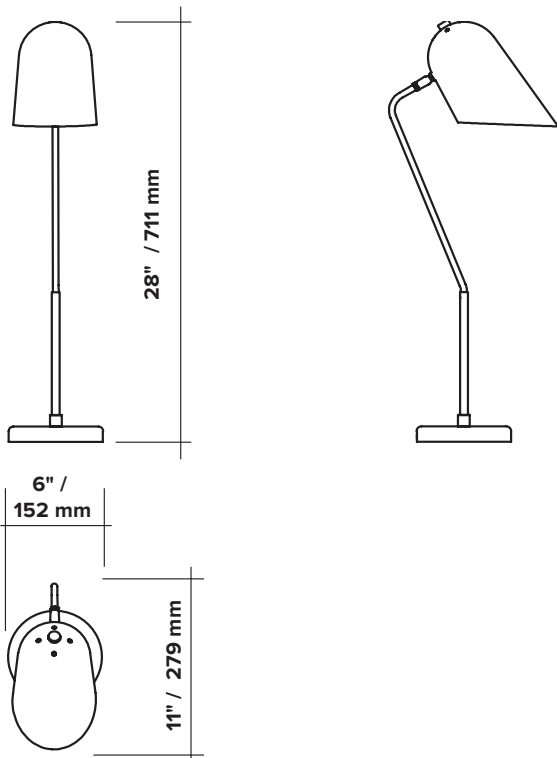

CLIFF TABLE

| | | |
|-----------------------|---|-------------------------|
| type | table | |
| materials | body : | brass |
| | shade : | powder coated aluminium |
| | pedestal : | marble |
| | hardware : | brass |
| | wire: | nylon |
| wire length | 96" / 2438 mm switch positioned at 18"/457 mm from body | |
| weight | 3.3 lb / 1.5 kg | |
| light bulb | incandescent 60 watts max (not included) | |
| sockets | E26 / E27 | |
| voltage | 120V / 240V | |
| certifications |   | |
| notes | <ul style="list-style-type: none"> - lead time between 8-9 weeks - dimensions are approximate and may vary slightly | |

ORDER GUIDE: SKU

| <u>COLLECTION</u> | <u>MODEL</u> | <u>FINISH (shade and body)</u> | |
|-------------------|--------------|--|--------------------------------------|
| CLI cliff | 03 | BLBR black shade, brass body | |
| | | BLGR black shade, graphite body | |
| | | WHBR white shade, brass body | |
| CLI | 03 | BLBR | = CLI03BLBR <i>example</i> |