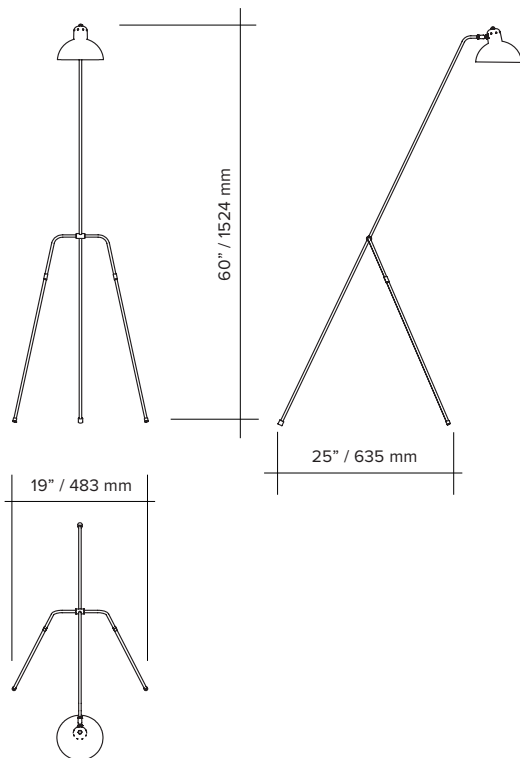

## WALDORF GRUE FLOOR

<b>type</b>	floor	
<b>materials</b>	shade :	powder coated steel & aluminium
	body :	brass
	sphere :	milk glass (G60)
	hardware :	brass
	wire :	vinyl
<b>wire length</b>	96" / 2438 mm	
	footswitch at 24" / 610 mm from body	
<b>weight</b>	3.0 lb / 1.4 kg	
<b>light bulb</b>	LED (included), 4,5W	
<b>sockets</b>	G9	
<b>voltage</b>	120V / 240V	
<b>certifications</b>	  	
<b>notes</b>	– lead time between 8-9 weeks	
	– dimensions are approximate and may vary slightly	

### SPHERES

G100  $\varnothing$  ±4" / 100 mm

G80  $\varnothing$  ±3" / 80 mm

G60  $\varnothing$  ±2" / 60 mm

G50  $\varnothing$  ±2" / 50 mm

tube  $\varnothing$  1" / 27 mm  
length ±2" / 60 mm