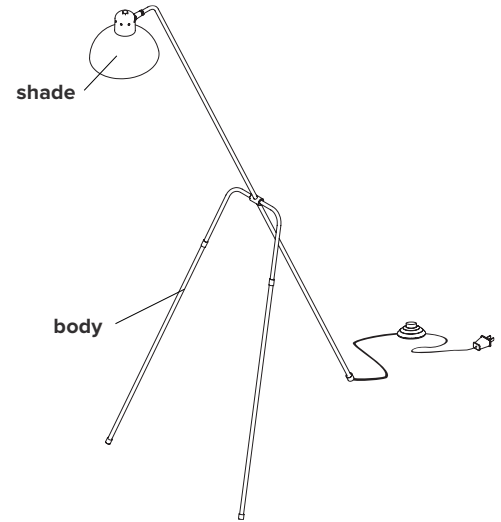

## WALDORF GRUE FLOOR

<b>type</b>	floor	
<b>materials</b>	shade :	powder coated steel & aluminium
	body :	brass
	sphere :	milk glass (G60)
	hardware :	brass
	wire :	vinyl
<b>wire length</b>	96" / 2438 mm	
	footswitch at 24" / 610 mm from body	
<b>weight</b>	3.0 lb / 1.4 kg	
<b>light bulb</b>	LED (included), 4,5W	
<b>sockets</b>	G9	
<b>voltage</b>	120V / 240V	
<b>certifications</b>	  	
<b>notes</b>	– lead time between 8-9 weeks	
	– dimensions are approximate and may vary slightly	

## ORDER GUIDE: SKU

COLLECTION	MODEL	FINISH (shade and frame)	
WAL Waldorf	01	BLBR black shade, brass frame	
		BLGR black shade, graphite frame	
		WHBR white shade, brass frame	
WAL	01	BLBR	= <b>WAL01BLBR</b> <i>example</i>

### SPHERES

G100  $\varnothing$  ±4" / 100 mm

G80  $\varnothing$  ±3" / 80 mm

G60  $\varnothing$  ±2" / 60 mm

G50  $\varnothing$  ±2" / 50 mm

tube  $\varnothing$  1" / 27 mm  
length ±2" / 60 mm