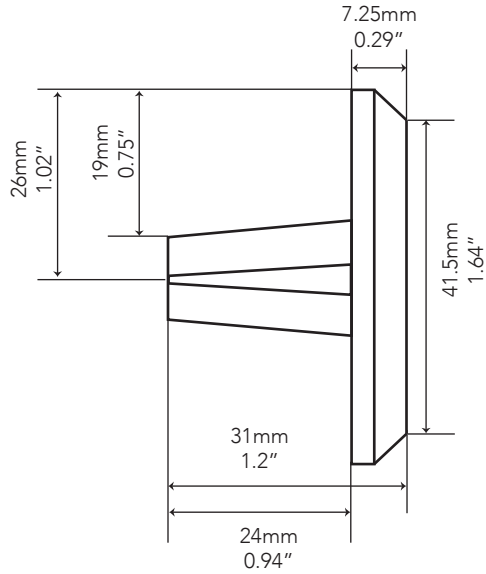

PYRA SERIES

Cast Bronze
#8-32 - 2" handle

TOP

SIDE

SFH

SHAYNE FOX
HARDWARE