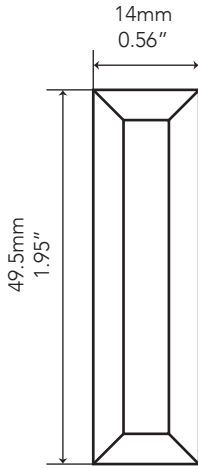

PYRA SERIES

Cast Bronze
#8-32 - 2" handle

TOP

SIDE

SFH

SHAYNE FOX
HARDWARE