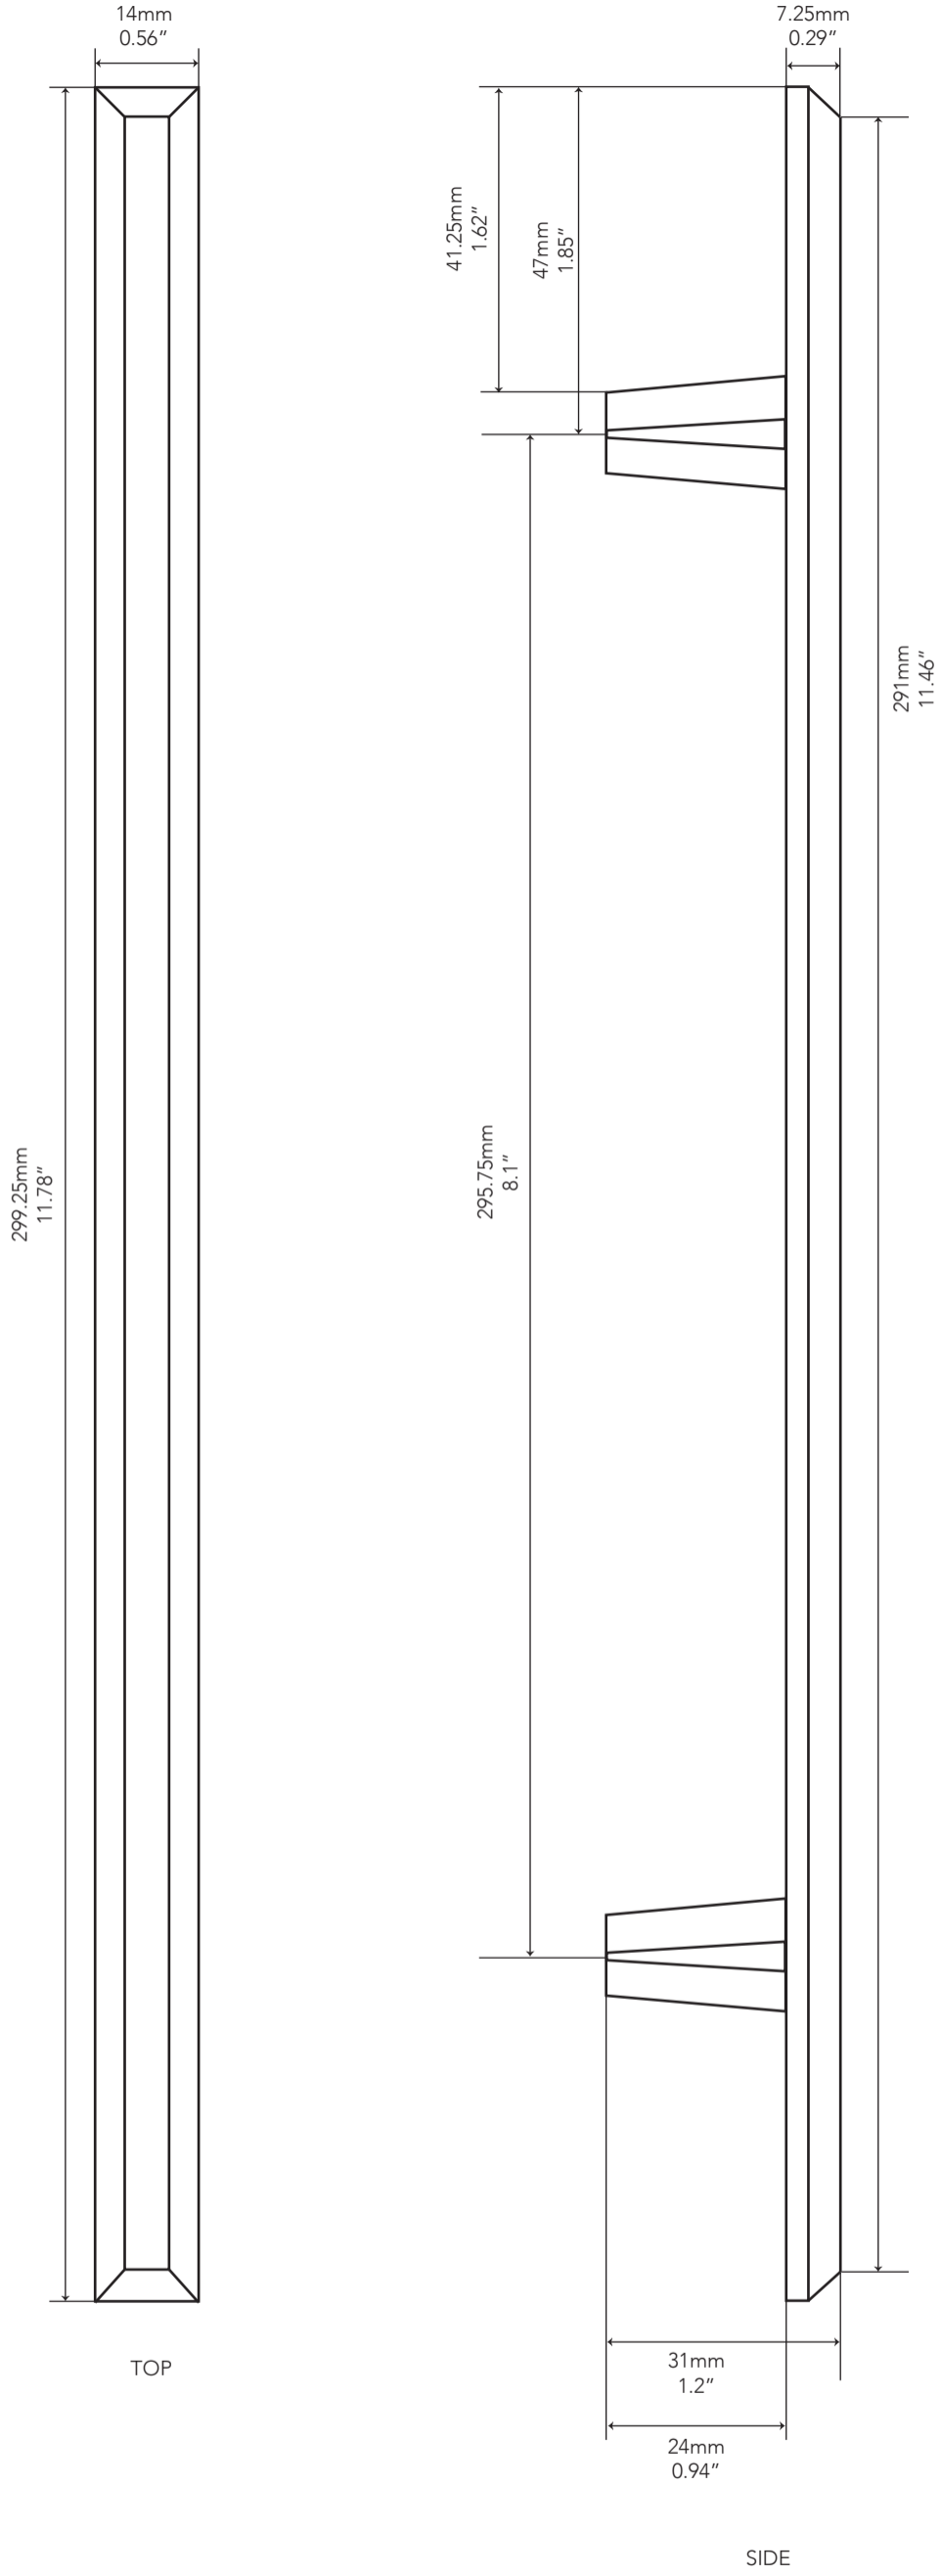

# PYRA SERIES

Cast Bronze  
#8-32 - 12" handle

SFH  
SHAYNE FOX  
HARDWARE