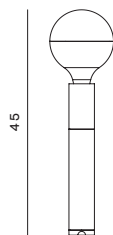

ed030

table lamp

ed030.01 brass / brass / black wood

ed030.02 brass / brass / wood

ed030.03 black / black / black wood

ed030.04 brass / black / wood

ed030.05 black / black / wood

DESCRIPTION

Table lamp with metal and wood structure, brass or paint finish.

DETAILS

Environment: **indoor only**

Supply: **power cord**

Cord Length: **2500mm**

Materials: **steel - aluminium - wood**

Weight: **2,5 kg**

ELECTRICAL SPECIFICATIONS

Bulb: **E27**

Voltage: **230V**

Power: **max 40W**

Color temperature: **2200° K**

Rated useful luminous flux: **160 lm**

Nominal lamp life time: **2000 h**

Switching: **table switch on cord**

LIGHTBULB INCLUDED

2015

Made in Italy

WARNING: FOR INTERIOR USE ONLY!