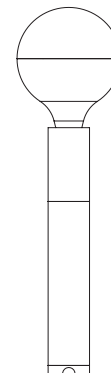

metal plating bath

(brass, nickel, copper)

Use cold water and non-abrasive liquid detergents and non-aggressive. Apply with a soft cloth.

stone and marble

Spend a soft sponge dampened the Marseille soap and then wipe the marble or stone.

Rinse with a damp cloth.

Painted solid wood

Wipe with a cloth dampened with water and soap.

Do not use chemical detergents, they can damage the protective varnish.

brass

Create a solution with warm water and a mild detergent.

Dip a soft cloth in soapy water and use it to clean the dirty surface.

RECYCLING

The crossed bin symbol indicates that the product can not be eliminated with household waste.

The product must be recycled in accordance with local environmental regulations for waste disposal. Separating a product bearing this symbol from household waste, and help to reduce the volume of waste going to incinerators or landfills, thus minimizing any possible negative impact on human health and the environment.

PACKAGING

All the packaging that surrounds and protects the product - cardboard, plastic packaging, paper material - can be recycled 100%, according to the general directions given locally (or dumpsters ecological oasis dedicated). This is the best way to contribute to environmental sustainability: avoid waste and avoid "dirty" with too much waste the environment.

EDIZIONI
DESIGN

ed030
table lamp

TECHNICAL SPECIFICATION SHEET