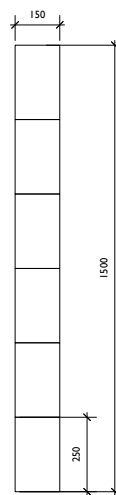

STEPS FLOOR / WALL LAMP

Materials:
Powder coated metal

Colour options:
white

Bulb specification:
E14 screw base bulb, max 60W.

Sizes in mm.

Option 01

Option 02

ARETI