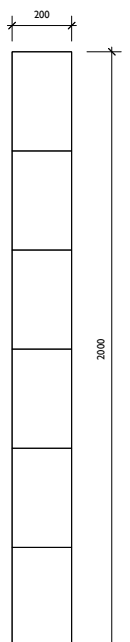

STEPS FLOOR / WALL LAMP

Materials:
Powder coated metal

Colour options:
white

Bulb specification:
E14 screw base bulb, max 60W.

Sizes in mm.

Option 01

Option 02

ARETI

www.atelierareti.com info@atelierareti.com

Our collections are hand made and made to order, small irregularities in shape or surface will occur, they are inherent to the hand made process and should not be seen as flaws. Variations in colour and size are available for some collections, please contact Areti for more details.