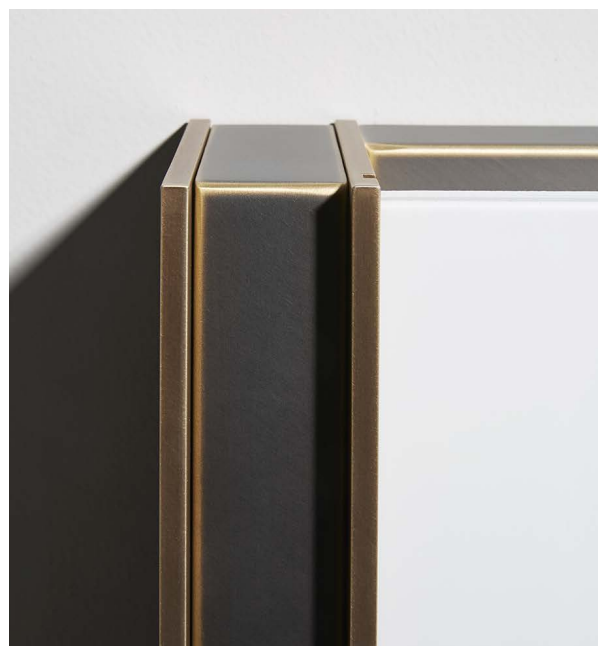

## GLAM WALL design Massimo Tonetto

Wall lamp with diffused light. Structure in pewter finish and delabré brass or burnished natural brass and dark burnished brass finish. White glass diffuser.

## GLAM WALL

Function	Wall
Location	Interior
Light Emission	Diffused light
Light Source	Plate LED 500mA 18V 9W 2700°K 900lm Dimmable 1-10V
Rated Voltage	110 - 120 V / 220 - 240 V
Frequency	50 - 60 Hz
Supply	Terminal block
Ballast	Dimmable Ballast included