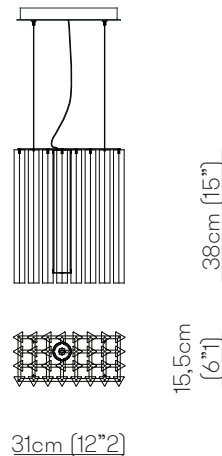

## GRACE SUSPENSION design Massimo Tonetto

Suspended lamp with diffused light. Black metal structure with steel cables, composed of crystal triangular trihedrons. Strip LED inside the central cylindrical body.

## GRACE SUSPENSION

Function	Suspension
Location	Interior
Light Emission	Diffused light
Light Source	<b>GRACE COMPOSITION:</b> 1x12W LED 1590lm 2700°K CRI90 + 2x17W LED 2225lm 2700°K CRI90 <b>GRACE 40:</b> 1x12W LED 1590lm 2700°K CRI90 <b>GRACE 50:</b> 1x17W LED 2225lm 2700°K CRI90
Rated Voltage	110 - 120 V / 220 - 240 V
Frequency	50 - 60 Hz
Supply	Terminal block
Ballast	Dimmable ballast included
Wiring cable lenght	250cm -98"4
Steel cable lenght	250cm -98"4

### Diffuser

C Crystal

Package	Dimensions	Net Weight	Gross Weight	Total vol.
Structure	79x71xH.20cm	6kg	8kg	0,51 m3
Glass	105x51xH.73cm	20kg	23kg	

### Dimensions

GRACE COMPOSITION

GRACE 40

GRACE 50