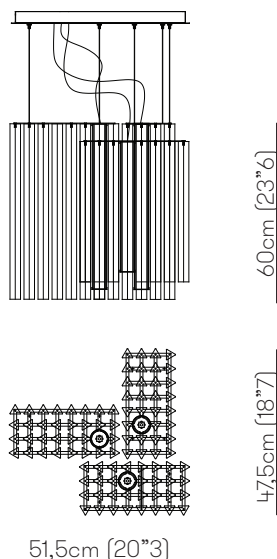

## GRACE SUSPENSION

Function	Suspension
Location	Interior
Light Emission	Diffused light
Light Source	<b>GRACE COMPOSITION:</b> 1x12W LED 1590lm 2700°K CRI90 + 2x17W LED 2225lm 2700°K CRI90 <b>GRACE 40:</b> 1x12W LED 1590lm 2700°K CRI90 <b>GRACE 50:</b> 1x17W LED 2225lm 2700°K CRI90
Rated Voltage	110 - 120 V / 220 - 240 V
Frequency	50 - 60 Hz
Supply	Terminal block
Ballast	Dimmable ballast included
Wiring cable lenght	250cm -98"4
Steel cable lenght	250cm -98"4

### Structure

MB Matte black

### Diffuser

C Crystal

Package	Dimensions	Net Weight	Gross Weight	Total vol.
Structure	79x71xH.20cm	6kg	8kg	0,51 m3
Glass	105x51xH.73cm	20kg	23kg	

### Dimensions

GRACE COMPOSITION

GRACE 40

GRACE 50