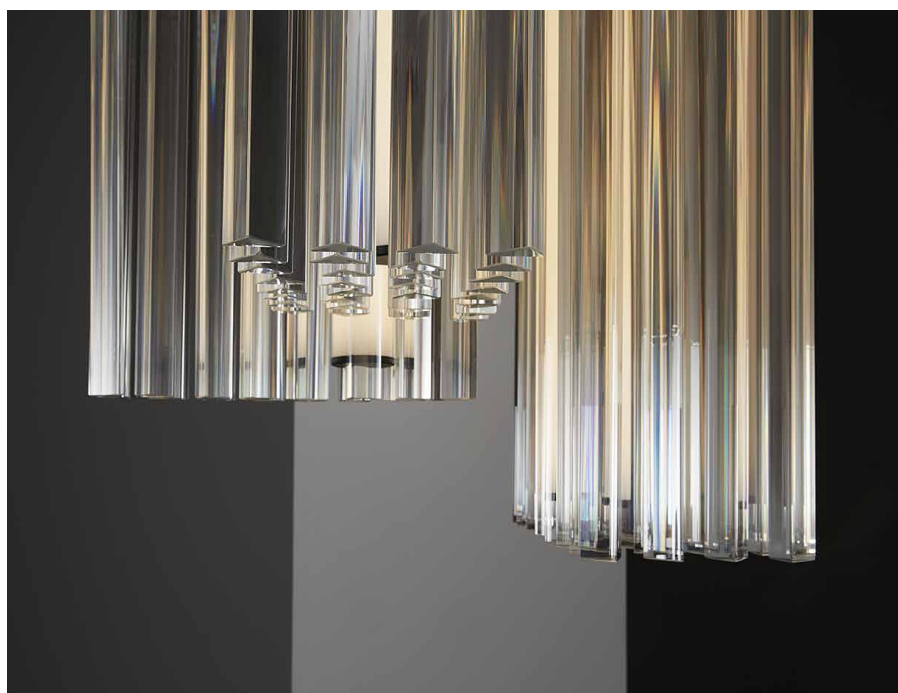

## GRACE SUSPENSION design Massimo Tonetto

Suspended lamp with diffused light. Black metal structure with steel cables, composed of crystal triangular trihedrons. Strip LED inside the central cylindrical body.

## GRACE SUSPENSION

Function	Suspension
Location	Interior
Light Emission	Diffused light
Light Source	<b>GRACE COMPOSITION:</b> 1x12W LED 1590lm 2700°K CRI90 + 2x17W LED 2225lm 2700°K CRI90 <b>GRACE 40:</b> 1x12W LED 1590lm 2700°K CRI90 <b>GRACE 50:</b> 1x17W LED 2225lm 2700°K CRI90
Rated Voltage	110 - 120 V / 220 - 240 V
Frequency	50 - 60 Hz
Supply	Terminal block
Ballast	Dimmable ballast included
Wiring cable lenght	250cm -98"4
Steel cable lenght	250cm -98"4

### Dimensions

GRACE COMPOSITION

GRACE 40

GRACE 50