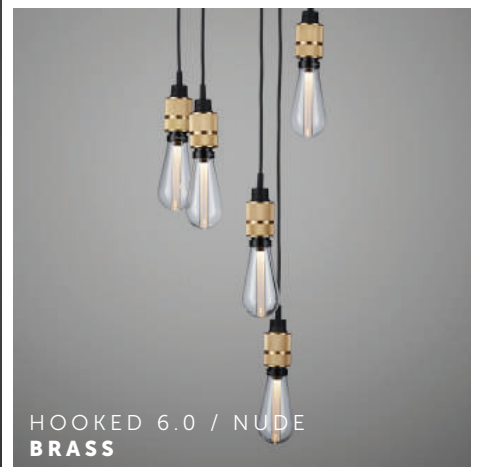

BUSTER + PUNCH

HOOKED 6.0 / NUDE

TECH SPEC

HOOKED 6.0 / NUDE

A ceiling light with six pendants and made from solid metal with matt rubber detailing. Each pendant length can be adjusted and hooked onto a solid metal hook, ensuring a unique sculptural shape. Buster + Punch offers a range of light bulbs that look great with this light and are sold separately.

busterandpunch.com
info@busterandpunch.com

BUSTER + PUNCH

HOOKED 6.0 / NUDE

SPECIFICATIONS:

E27 screw
 200-240V
 IP20
 Bulbs sold separatley

FINISH	2 M CABLE	2.6 M CABLE	BESPOKE*	ALSO INCLUDED:
 brass  steel  smoked bronze	A600 A6001 A6004	A610 A6101 A6104	A620 A6201 A6204	6x solid metal hook 3x wood screw 3x plastic plug** 1x extra rubber bit  6 pcs  3 pcs  3 pcs  1 pcs

A ceiling light with six pendants and made from solid metal with matt rubber detailing. Each pendant length can be adjusted and hooked onto a solid metal hook, ensuring a unique sculptural shape. The light comes with one large and two small metal light shades, finished in *stone* or *graphite* powder coating.

Buster + Punch offers a range of light bulbs that look great with this light and are sold separately.

busterandpunch.com
info@busterandpunch.com

BUSTER + PUNCH

HOOKED 6.0 / MIX

SPECIFICATIONS:

E27 screw
 200-240V
 IP20
 comes with
 2x small shade
 1x large shade
 Bulbs sold separatley