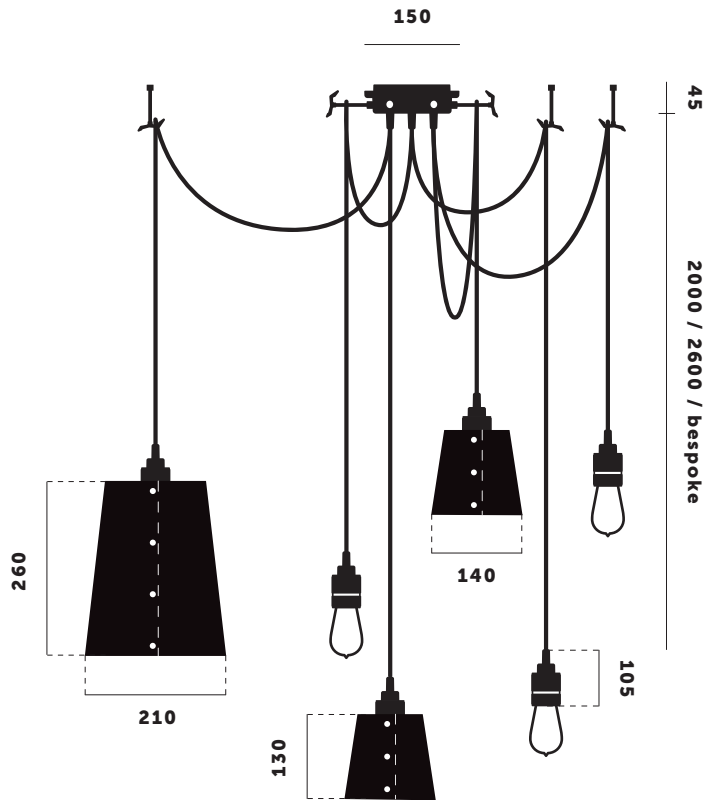

BUSTER + PUNCH

HOOKED 6.0 / NUDE

TECH SPEC

HOOKED 6.0 / NUDE

A ceiling light with six pendants and made from solid metal with matt rubber detailing. Each pendant length can be adjusted and hooked onto a solid metal hook, ensuring a unique sculptural shape. Buster + Punch offers a range of light bulbs that look great with this light and are sold separately.

busterandpunch.com
info@busterandpunch.com

BUSTER + PUNCH

HOOKED 6.0 / NUDE

SPECIFICATIONS:

E27 screw
 200-240V
 IP20
 Bulbs sold separatley

FINISH	2 M CABLE	2.6 M CABLE	BESPOKE*	ALSO INCLUDED:
 brass  steel  smoked bronze	A600 A6001 A6004	A610 A6101 A6104	A620 A6201 A6204	6x solid metal hook 3x wood screw 3x plastic plug** 1x extra rubber bit  6 pcs  3 pcs  3 pcs  1 pcs

A ceiling light with six pendants and made from solid metal with matt rubber detailing. Each pendant length can be adjusted and hooked onto a solid metal hook, ensuring a unique sculptural shape. The light comes with one large and two small metal light shades, finished in *stone* or *graphite* powder coating.

Buster + Punch offers a range of light bulbs that look great with this light and are sold separately.

busterandpunch.com
info@busterandpunch.com

BUSTER + PUNCH

HOOKED 6.0 / MIX

SPECIFICATIONS:

E27 screw
 200-240V
 IP20
 comes with
 2x small shade
 1x large shade
 Bulbs sold separatley