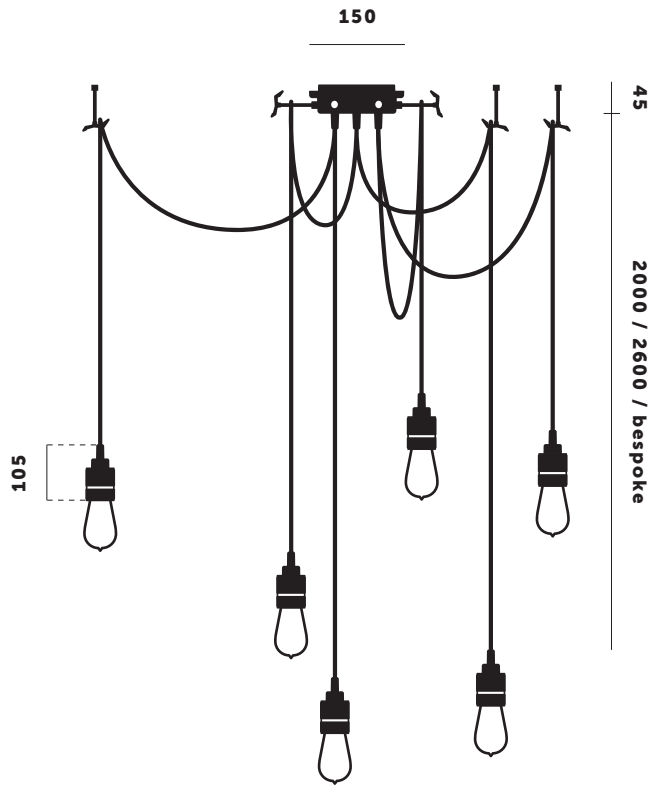

BUSTER + PUNCH

HOOKED 6.0 / NUDE

TECH SPEC

HOOKED 6.0 / NUDE

A ceiling light with six pendants and made from solid metal with matt rubber detailing. Each pendant length can be adjusted and hooked onto a solid metal hook, ensuring a unique sculptural shape. Buster + Punch offers a range of light bulbs that look great with this light and are sold separately.

busterandpunch.com
info@busterandpunch.com

BUSTER + PUNCH

HOOKED 6.0 / NUDE

SPECIFICATIONS:

E27 screw
 200-240V
 IP20
 Bulbs sold separatley

FINISH	2 M CABLE	2.6 M CABLE	BESPOKE*	ALSO INCLUDED:
 brass  steel  smoked bronze	A600 A6001 A6004	A610 A6101 A6104	A620 A6201 A6204	6x solid metal hook 3x wood screw 3x plastic plug** 1x extra rubber bit  6 pcs  3 pcs  3 pcs  1 pcs

A ceiling light with six pendants and made from solid metal with matt rubber detailing. Each pendant length can be adjusted and hooked onto a solid metal hook, ensuring a unique sculptural shape. The light comes with one large and two small metal light shades, finished in *stone* or *graphite* powder coating.