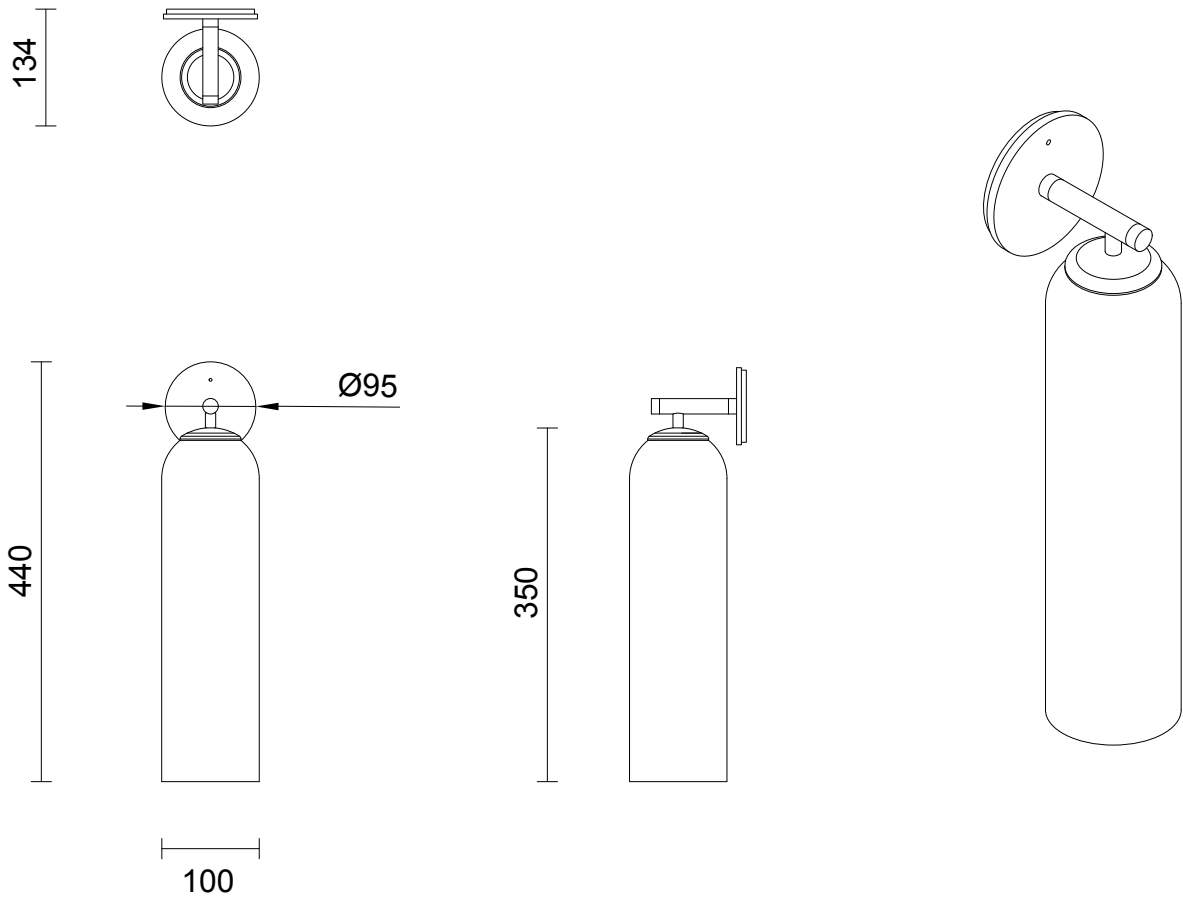

FLOAT COLLECTION
HOVER SHORT WALL SCENCE

SPECIFICATION SHEET
AUSTRALIA / INTERNATIONAL

ARTICOLO

FL_HSWS_AU_21V1

ABOUT FLOAT

The Float is a signature Articolo collection which evokes opulence and grace. It is refined lighting informed by its glamorous design cues of a bygone era. Defined by its soaring cylindrical form, it floats with presence.

LEAD TIME

6 - 8 weeks

LIGHT SOURCE

12V 7.5W LED MR16 GU5.3
2700K warm white
550 lumens
Dimmable
Lamp included

WEIGHT

4kg

INSTALLATION

Supplied with an external driver