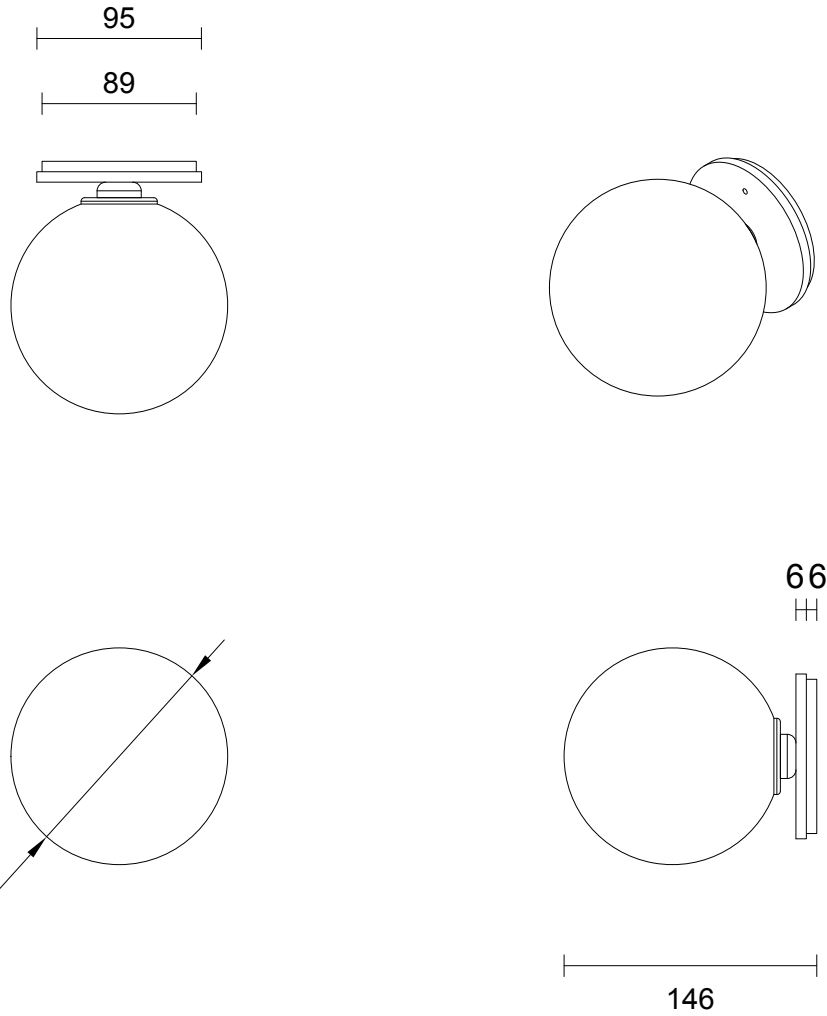

FIZI BALL COLLECTION

WALL SCONCE ROUND

SPECIFICATION SHEET

AUSTRALIA / INTERNATIONAL

FI_WSR_AU_21V1

ABOUT FIZI

The Fizi collection is mesmerising with the explosion of bubbles suspended in champagne'sque effervescence. Breathtaking shadowplay when fizi is lit. Wall and ceiling jewellery for the home.

LEAD TIME

6 - 8 weeks

LIGHT SOURCE

12V G4 2W LED bipin
2700k warm white
200 lumens
Dimmable
Lamp included

INSTALLATION

Supplied with external driver

WEIGHT

2kg

CERTIFICATION

CE/AU

WARRANTY

3 years

FITTING DESIGN

Kick
Flat
Round

FITTING FINISH

Brass
Mid Bronze
Satin Nickel
Black Electroplate
White Powder Coat
Graphite Powder Coat