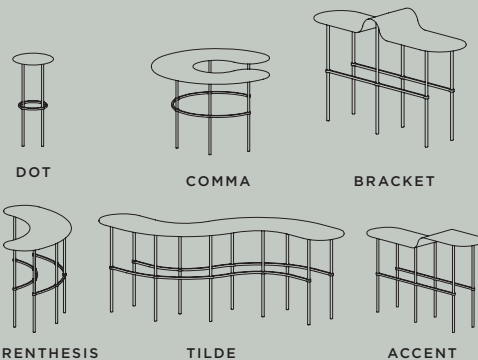

SCRIBBLE

Collezione di tavolini in metallo caratterizzati dalle forme sinuose del top. Pezzi venduti in edizione limitata anche separatamente.

Collection of metal side tables defined by the sinuous shapes of the tops. Limited edition. Also sold individually.

Bracket

width 86cm
depth 24cm
height 46cm

Tilde

width 126cm
depth 38,5cm
height 46cm

Accent

width 86cm
depth 24cm
height 54cm

MATERIALI MATERIALS

Gambe/Legs

M12 Ferro DeLabré
DeLabré iron

Piano/Top

M3 **DOT**
Ottone DeOpale
DeOpale brass

G1 **COMMA**
Lamiera nera DeLabré
DeLabré natural black iron

F7 **PARENTHESIS**
Verderame
Verdigris

G7 **BRACKET**
Ottone DeLabré striato
Striped DeLabré brass