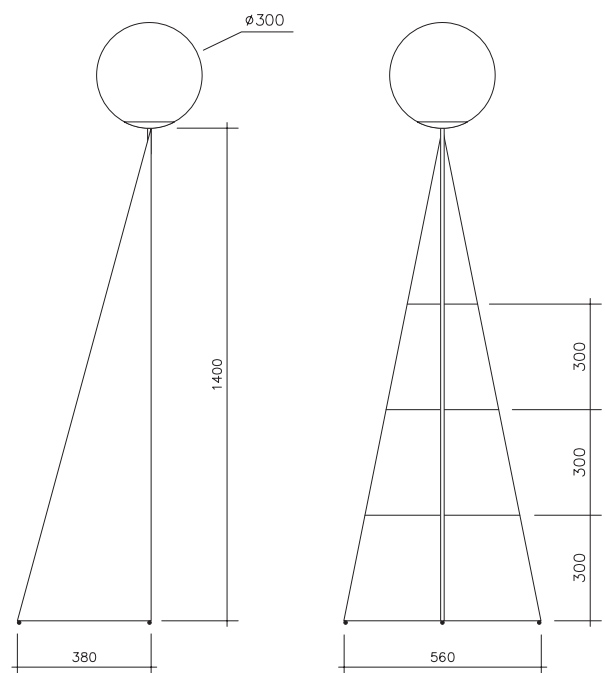

BONHOMME LAMP

Materials:
Powder coated metal and glass

Colour options:
black / white / yellow
For additional colour options please contact Areti

Bulb specification:
E27 Halogen max 60W or LED equivalent

Sizes in mm.