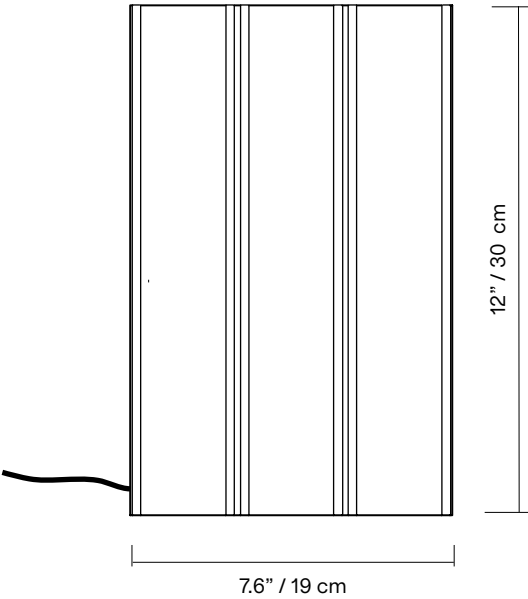

TYPE	Table
CONSTRUCTION	Powder coated, mirror polished or tumbled aluminum body Polycarbonate lens Vinyl cord
SPECIFICATIONS	Source: LED array integrated Power consumption: 7.6W Colour temperature : 3000K 2700K dim to warm 3000K to 2200K dim to warm 2700K to 2200K Lumen output: 3000K - 455lm 2700K - 433lm Colour rendering index: ≥90 CRI Colour consistency: 3 SDCM Expected lifetime: ≥50 000h
CONTROL	100-240 VAC Plug-in Driver, cord dimmer
CORD LENGTH	96" / 244 cm provided cord dimmer positioned at 18" / 46 cm from body
WARRANTY	2 years

*dimensions are approximate and may vary slightly

FINISH

BK
Textured
black

WH
Textured
white

MR
Mirror
polished

TA
Tumbled
aluminum

BG
Textured
beige

DP
Wrinkled
dusty pink

LAMP ANATOMY

		Example	Fill with your selection
COLLECTION	SIL Silo	SIL	SIL
MODEL	3T	3T	3T
SHAPE	A	A	A
BODY	BK Textured black WH Textured white MR Mirror polished aluminum TA Tumbled aluminum BG Textured beige DP Wrinkled dusty pink TC Textured terracotta AU Textured aubergine OB Glossy oxblood MB Textured midnight blue CC Custom colour*	BK	
CORD	BK Black	BK	BK
COLOUR TEMPERATURE (CCT)	WL Warm light (2700K) NL Neutral light (3000K) D27 Dim to warm (2700K-2200K) D30 Dim to warm (3000K-2200K) CCT Other CCT available upon request**	WL	
FULL SKU		SIL3TABKBKWL	