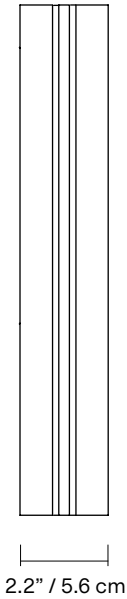

Silo 3T

The Silo collection inhabits many worlds at once, creating a striking metaphor for duality. Mysterious yet inviting, the true magic lies in how its rhythmic curves shape light and space around it. Made using custom aluminium extrusions, the modular uplight-downlight creates a theatrical yet sleek composition

TYPE	Table
CONSTRUCTION	Powder coated, mirror polished or tumbled aluminum body Polycarbonate lens Vinyl cord
SPECIFICATIONS	Source: LED array integrated Power consumption: 7.6W Colour temperature : 3000K 2700K dim to warm 3000K to 2200K dim to warm 2700K to 2200K Lumen output: 3000K - 455lm 2700K - 433lm Colour rendering index: ≥90 CRI Colour consistency: 3 SDCM Expected lifetime: ≥50 000h
CONTROL	100-240 VAC Plug-in Driver, cord dimmer
CORD LENGTH	96" / 244 cm provided cord dimmer positioned at 18" / 46 cm from body
WARRANTY	2 years

*dimensions are approximate and may vary slightly

FINISH

BK
Textured
black

WH
Textured
white

MR
Mirror
polished

TA
Tumbled
aluminum

BG
Textured
beige

DP
Wrinkled
dusty pink

LAMP ANATOMY

		Example	Fill with your selection
COLLECTION	SIL Silo	SIL	SIL
MODEL	3T	3T	3T
SHAPE	A	A	A
BODY	BK Textured black WH Textured white MR Mirror polished aluminum TA Tumbled aluminum BG Textured beige DP Wrinkled dusty pink TC Textured terracotta AU Textured aubergine OB Glossy oxblood MB Textured midnight blue CC Custom colour*	BK	
CORD	BK Black	BK	BK
COLOUR TEMPERATURE (CCT)	WL Warm light (2700K) NL Neutral light (3000K) D27 Dim to warm (2700K-2200K) D30 Dim to warm (3000K-2200K) CCT Other CCT available upon request**	WL	
FULL SKU		SIL3TABKBKWL	