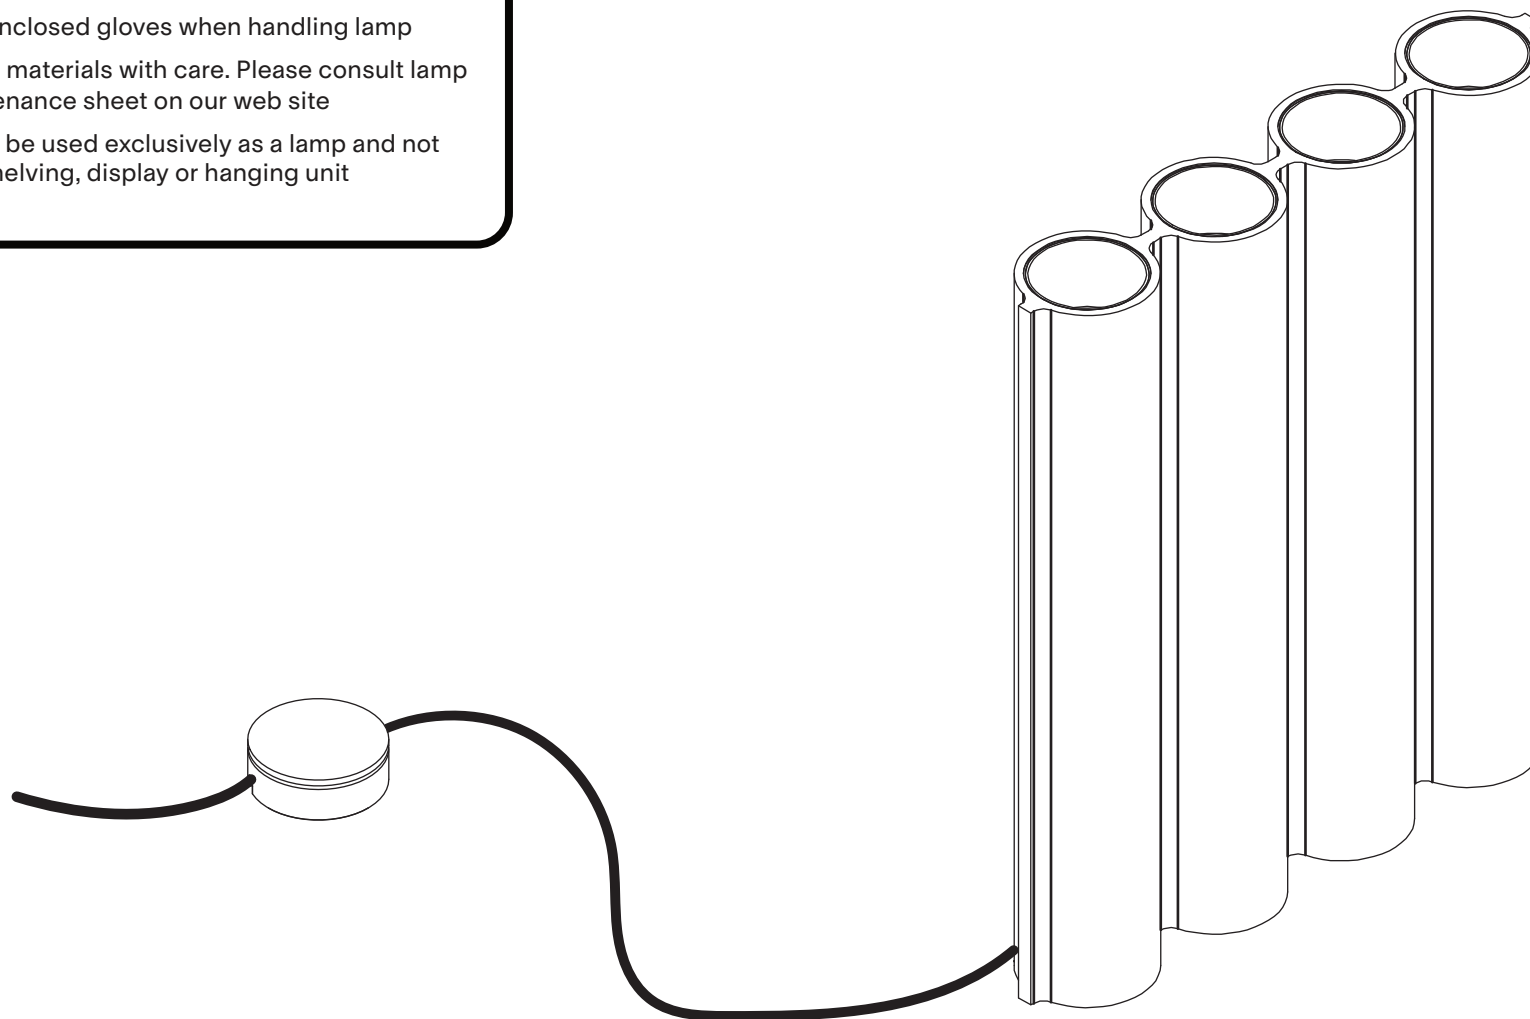

## SILO 4 TABLE

---

- Wear enclosed gloves when handling lamp
- Handle materials with care. Please consult lamp maintenance sheet on our web site
- Should be used exclusively as a lamp and not as a shelving, display or hanging unit

1

Insert and rotate 1/4 turn.

2

1 CLICK - on/off  
HOLD BUTTON - dim up/down