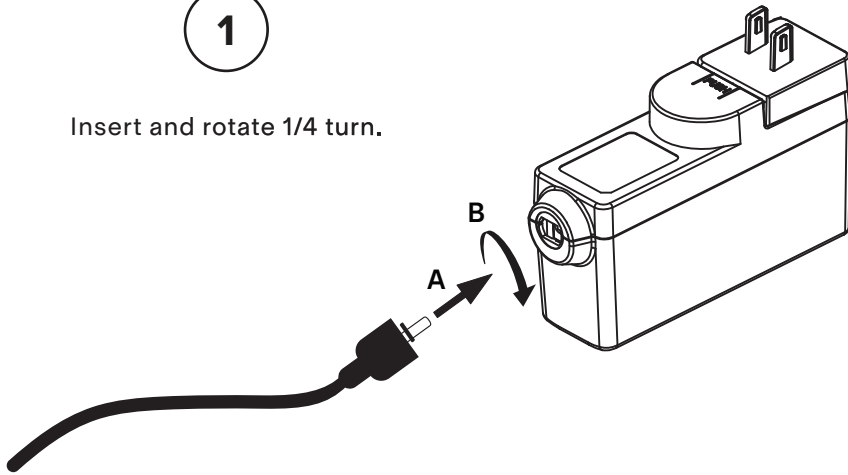

## SILO 4 TABLE

---

- Wear enclosed gloves when handling lamp
- Handle materials with care. Please consult lamp maintenance sheet on our web site
- Should be used exclusively as a lamp and not as a shelving, display or hanging unit

1

Insert and rotate 1/4 turn.

2

1 CLICK - on/off  
HOLD BUTTON - dim up/down