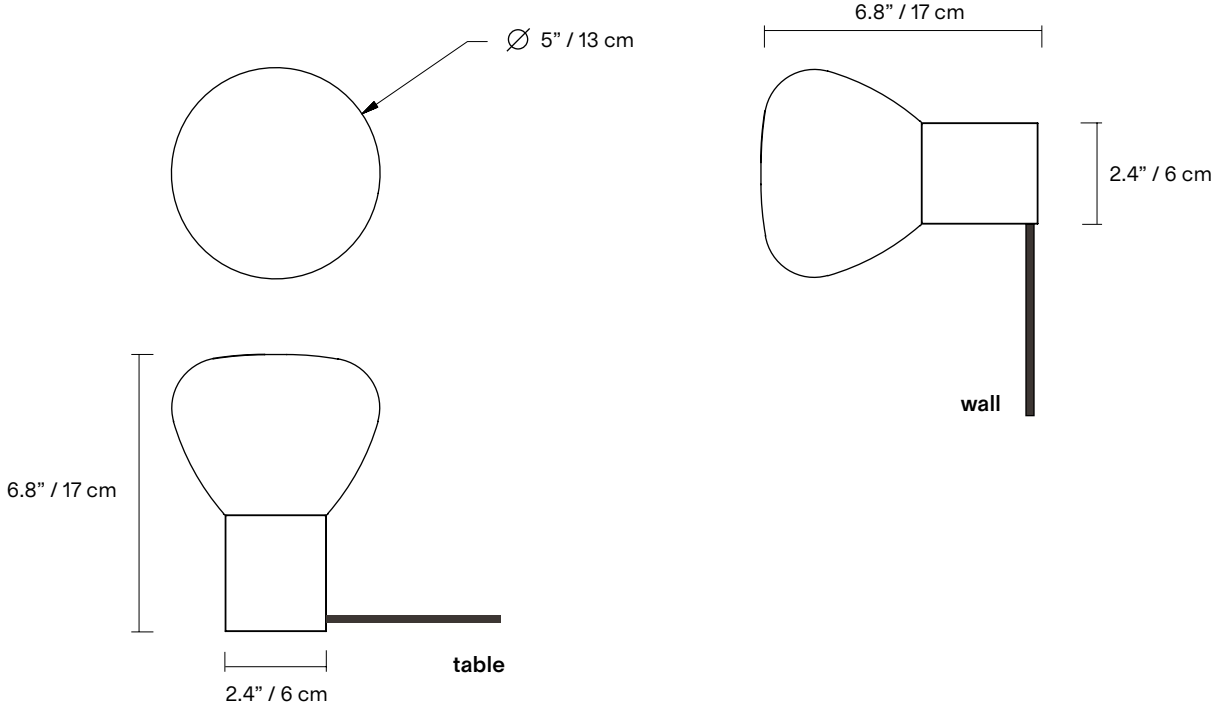

TYPE	Wall and table
CONSTRUCTION	Hand blown frosted glass Powder coated aluminum body Polyester cord (vinyl cord for Australia)
SPECIFICATIONS	Source: LED lamp provided (G9 base) Power consumption: 4.5W Lumen output: 319lm Colour temperature: 2700K included * 3000K available upon request Colour rendering index: ≥ 90 CRI standard Expected lifetime: ≥ 25 000h
CORD LENGTH	Hand switch: 96”/ 244 cm provided switch positioned at 18”/ 46 cm from body Foot switch: 120”/ 305 cm provided switch positioned at 72”/ 183 cm from body
WEIGHT	min. 2.2 lb / 1 kg
CERTIFICATIONS	    IP20
WARRANTY	2 years