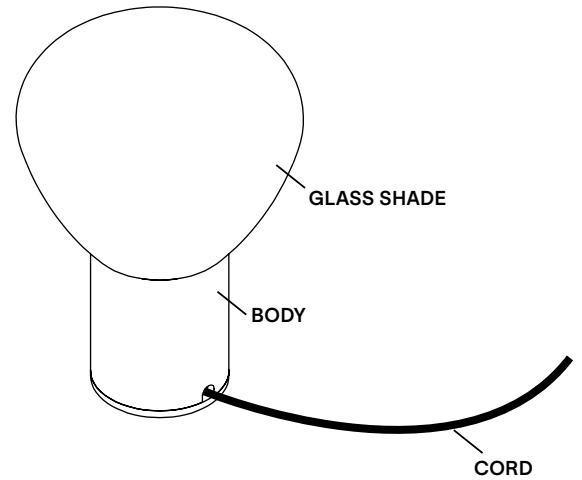

TYPE	Wall and table
CONSTRUCTION	Hand blown frosted glass Powder coated aluminum body Polyester cord (vinyl cord for Australia)
SPECIFICATIONS	Source: LED lamp provided (G9 base) Power consumption: 4.5W Lumen output: 319lm Colour temperature: 2700K included * 3000K available upon request Colour rendering index: ≥ 90 CRI standard Expected lifetime: ≥ 25 000h
CORD LENGTH	Hand switch: 96”/ 244 cm provided switch positioned at 18”/ 46 cm from body Foot switch: 120”/ 305 cm provided switch positioned at 72”/ 183 cm from body
WEIGHT	min. 2.2 lb / 1 kg
CERTIFICATIONS	    IP20
WARRANTY	2 years

LAMP ANATOMY

		Example	Fill with your selection
COLLECTION	PARC Prc	PRC	PRC
MODEL	01	01	01
FINISH	BK Textured Black WH Textured White MB Textured Midnight Blue BE Textured Blue BG Textured Beige BU Textured Burgundy GN Textured Green TC Textured Terracotta CC Custom colour*	BK	
CORD	BK Black WH White MB Blue BE Blue BG Beige BU Burgundy GN Green CC Custom colour*	BK	
SWITCH	HD Hand FT Floor	HD	
FULL SKU		PRC01BKBKHD	