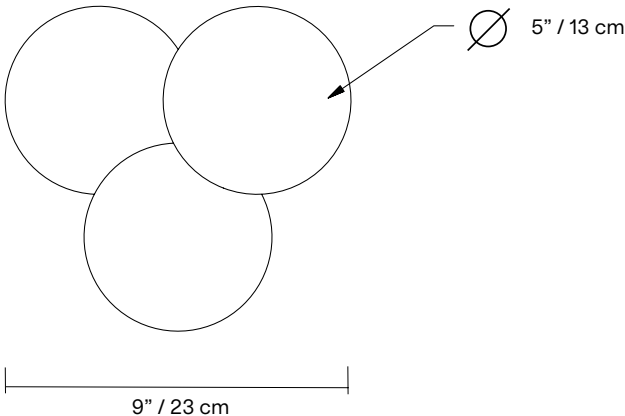

view from above

*dimensions are approximate and may vary slightly