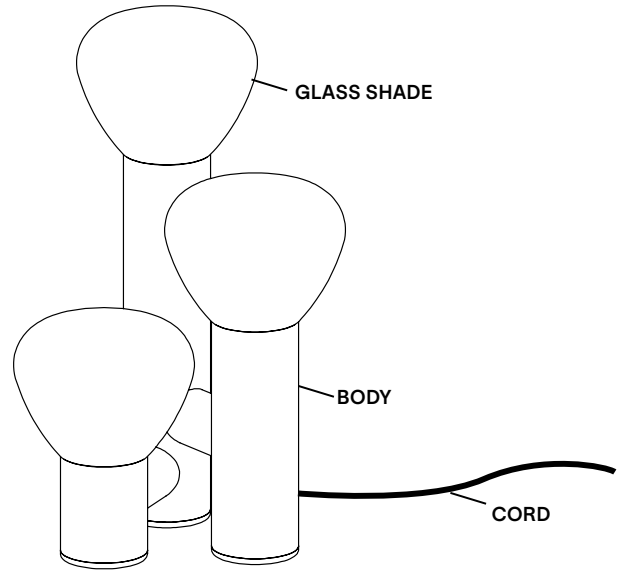

PARC 06

Parc is a collection inspired by childhood imagination and the essentiality of homemade forms — created in collaboration with Swiss designer Adrien Rovero. Evoking the archetype of a flashlight, each lamp of the Parc Collection is a playful reminder of time spent in nature, when a simple tube and piece of string could be used to fashion any number of creations. These makeshift things, at once naive and functional, harness the unique beauty of peeling an object back to its essence.

TYPE	Table
CONSTRUCTION	Hand blown frosted glass Powder coated aluminum body Polyester cord (vinyl cord for Australia)
SPECIFICATIONS	Source: LED lamp provided (G9 base) Power consumption: 3x 4.5W Lumen output: 951lm Colour temperature: 2700K included * 3000K available upon request Colour rendering index: ≥ 90 CRI standard Expected lifetime: ≥ 25 000h
CORD LENGTH	Hand switch: 96” / 244 cm provided Switch positioned at 18” / 46 cm from body Foot switch: 108” / 274 cm provided Switch positioned at 60” / 152 cm from body
WEIGHT	7.5lb / 3.4kg
CERTIFICATIONS	    IP20
WARRANTY	2 years

LAMP ANATOMY

		Example	Fill with your selection
COLLECTION	PARC Prc	PRC	PRC
MODEL	06	06	06
BODY	BK Textured Black WH Textured White MB Textured Midnight Blue BE Textured Blue BG Textured Beige BU Textured Burgundy GN Textured Green TC Textured Terracotta CC Custom colour*	BK	
CORD**	BK Black WH White MB Blue BE Blue BG Beige BU Burgundy GN Green CC Custom colour*	BK	
SWITCH	HD Handswitch FT Footswitch	HD	
FULL SKU		PRC06BKBKHD	
		NOTES	