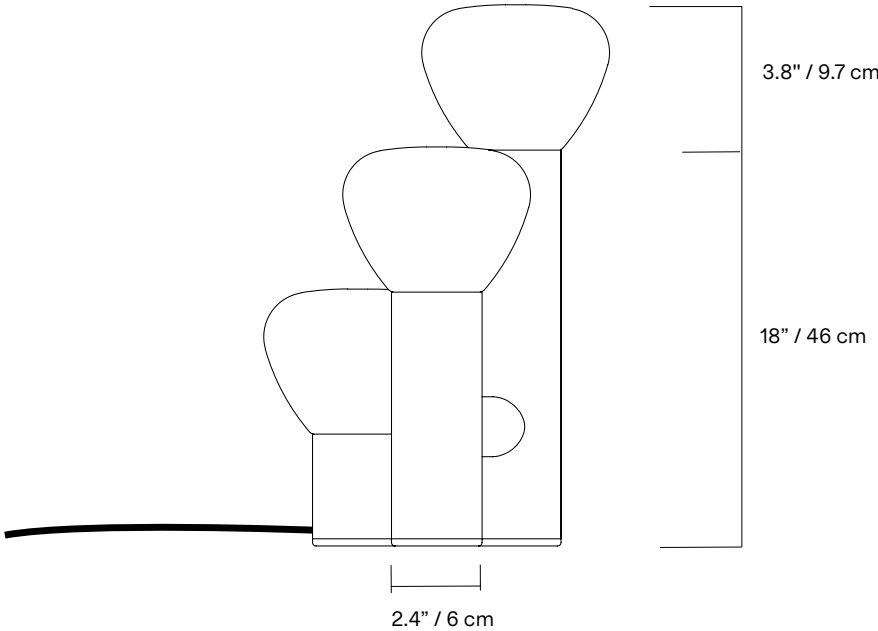

view from above

*dimensions are approximate and may vary slightly