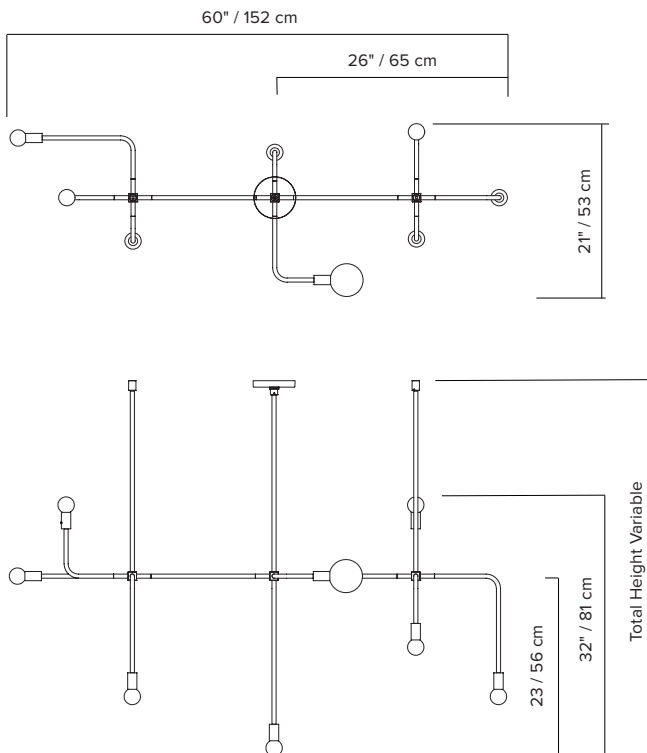

- type:** suspension
- construction:** powder coated aluminum body
powder coated steel canopy
brass hardware
milk glass globe
- specifications:** source: LED lamp provided (G9 base)
power consumption: 1 x 4.5W, 7 x 3.5W
lumen output: 2473lm
colour temperature: 2700K included
* 3000K available upon request
colour rendering index: 80 CRI standard
* ≥ 90 CRI upon request
expected lifetime: 25 000h
- control:** refer to our recommended list of dimmer models
- weight:** min. 6lb / 2.7kg
- certifications:**     IP20
- warranty:** 2 years

-  G80 $\varnothing \pm 3'' / 80 \text{ mm}$
-  G50 $\varnothing \pm 2'' / 50 \text{ mm}$

ORDER GUIDE: SKU

<u>COLLECTION</u>	<u>MODEL</u>	<u>FINISH (body + hardware)</u>
BEA beaubien	05	BKBR black/brass
		BKGR black/graphite
		BRBR brass/brass
BEA	05	BKBR = BEA05BKBR example