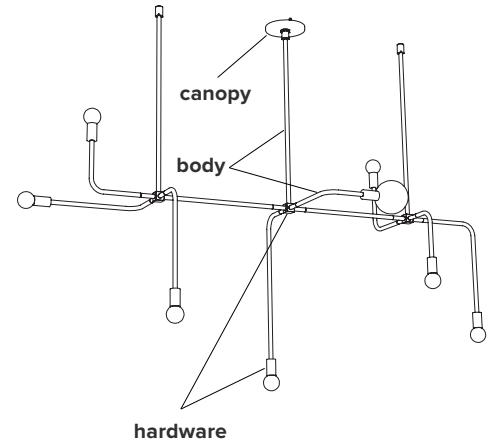

- type:** suspension
- construction:** powder coated aluminum body
powder coated steel canopy
brass hardware
milk glass globe
- specifications:** source: LED lamp provided (G9 base)
power consumption: 1 x 4.5W, 7 x 3.5W
lumen output: 2473lm
colour temperature: 2700K included
* 3000K available upon request
colour rendering index: 80 CRI standard
* ≥ 90 CRI upon request
expected lifetime: 25 000h
- control:** refer to our recommended list of dimmer models
- weight:** min. 6lb / 2.7kg
- certifications:**     IP20
- warranty:** 2 years

-  G80 $\varnothing \pm 3'' / 80 \text{ mm}$
-  G50 $\varnothing \pm 2'' / 50 \text{ mm}$

ORDER GUIDE: SKU

<u>COLLECTION</u>	<u>MODEL</u>	<u>FINISH (body + hardware)</u>
BEA beaubien	05	BKBR black/brass
		BKGR black/graphite
		BRBR brass/brass
BEA	05	BKBR = BEA05BKBR example