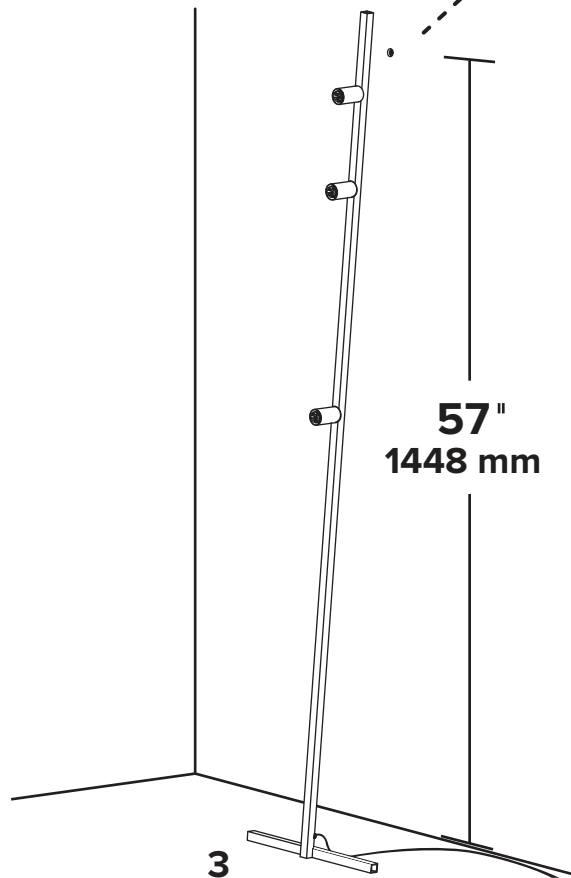

DOT LINE FLOOR

- Wear enclosed gloves when handling lamp
- Handle materials with care. Please consult lamp maintenance sheet on our web site

1

2

3

3

Make sure to use appropriate anchors

4

10''
254 mm