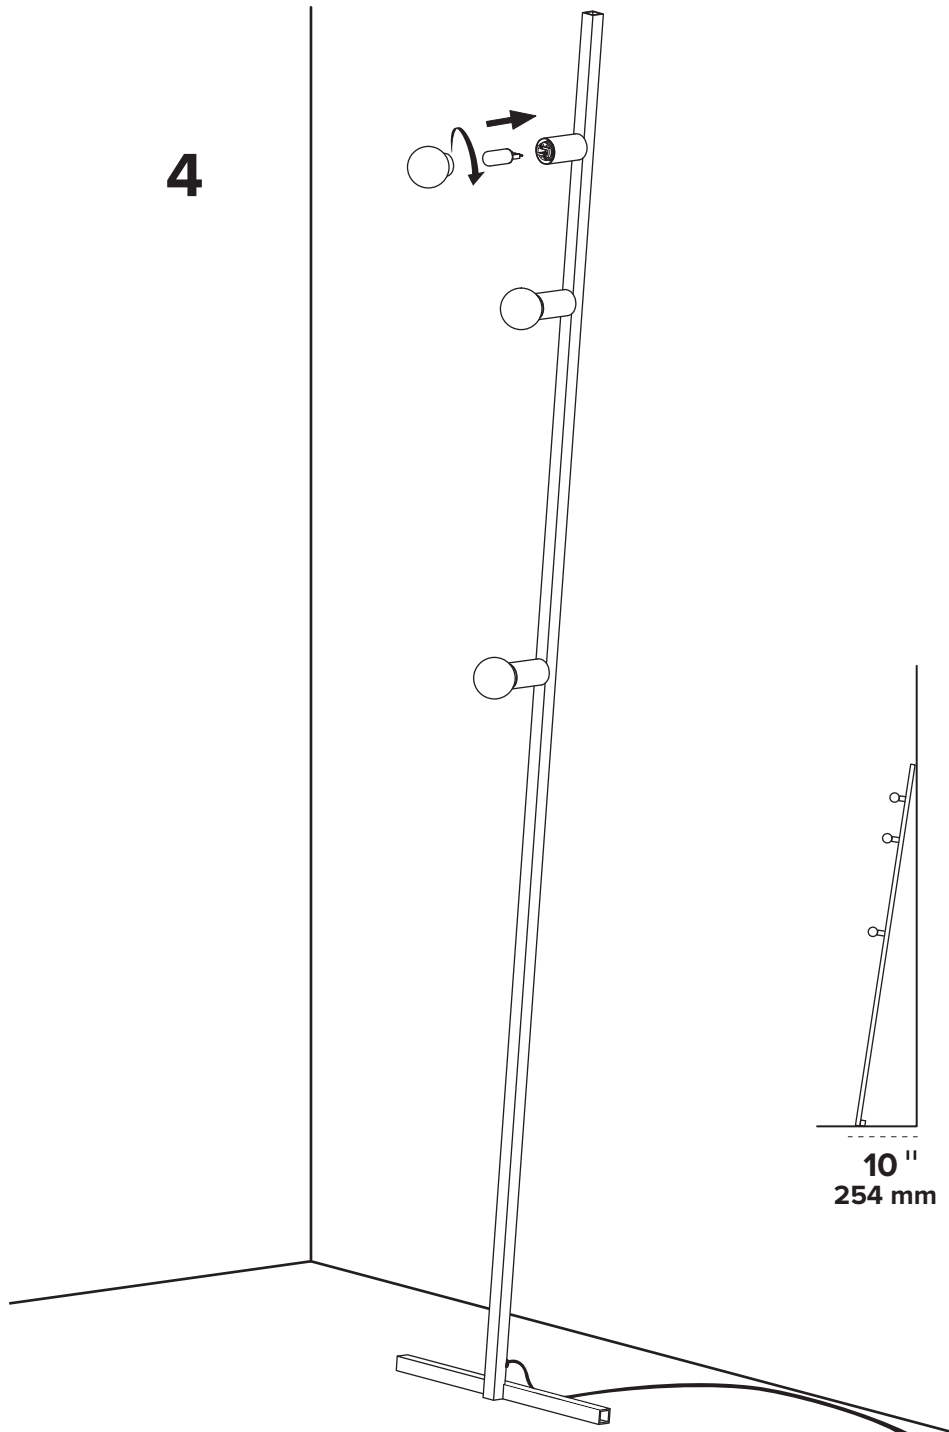

DOT LINE FLOOR

- Wear enclosed gloves when handling lamp
- Handle materials with care. Please consult lamp maintenance sheet on our web site

1

2

3

3

Make sure to use appropriate anchors

4

10''
254 mm