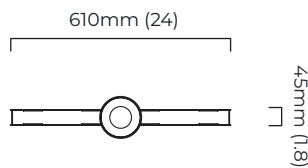

ARTES 600 PENDANT - DALI-A

FINISH

bronze with satin brass details and honed alabaster
satin brass with honed alabaster

DIMENSIONS (body of fixture)

610 x 45 x 90 mm (w x d x h)

WEIGHT

6kg (13.2lbs)

please ensure ceiling structure is strong enough to support the weight of the light

OVERALL DROP

minimum 135 mm

maximum on request 6115 mm

supplied with 1000 mm drop rod

ILLUMINATION

220-240v - integrated LED - 16w - 2700k

DALI LED driver integrated in the body of the light

DIMMING

DALI compatible

CEILING ROSE / PLATE

round ceiling rose - $\varnothing$ 116 x 25 mm (dia x h)

CERTIFICATION