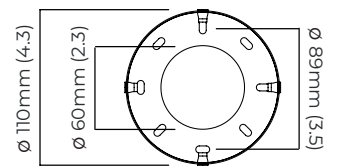

mounting plate dimensions