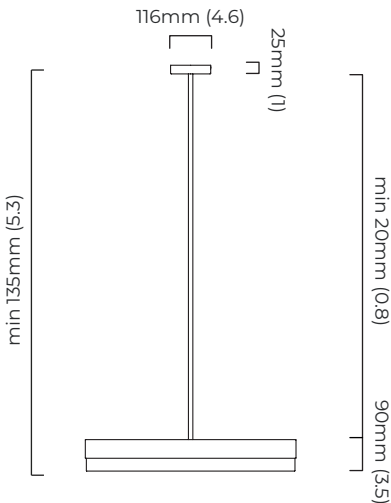

ARTES 600 PENDANT

FINISH

bronze with satin brass details and honed alabaster
satin brass with honed alabaster

DIMENSIONS (body of fixture)

610 x 45 x 90 mm (w x d x h)

WEIGHT

6kg (13.2lbs)

please ensure ceiling structure is strong enough to support the weight of the light

OVERALL DROP

minimum 135 mm

maximum on request 6115 mm

supplied with 1000 mm drop rod

ILLUMINATION

220-240v - integrated LED - 16w - 2700k

110-130v - integrated LED - 16w - 2700k

LED driver integrated in the body of the light

DIMMING

trailing dimmable / phase cut (rotary dimmer) - standard

DALI option available (220-240v only)

0/1-10v (220-240v or 110-130v) - on request

CEILING ROSE / PLATE

round ceiling rose - $\varnothing$ 116 x 25 mm (dia x h)

CERTIFICATION