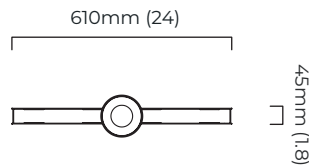

ARTES 600 PENDANT

FINISH

bronze with satin brass details and honed alabaster
satin brass with honed alabaster

DIMENSIONS (body of fixture)

610 x 45 x 90 mm (w x d x h)

WEIGHT

6kg (13.2lbs)

please ensure ceiling structure is strong enough to support the weight of the light

OVERALL DROP

minimum 135 mm

maximum on request 6115 mm

supplied with 1000 mm drop rod

ILLUMINATION

220-240v - integrated LED - 16w - 2700k

110-130v - integrated LED - 16w - 2700k

LED driver integrated in the body of the light

DIMMING

trailing dimmable / phase cut (rotary dimmer) - standard

DALI option available (220-240v only)

0/1-10v (220-240v or 110-130v) - on request

CEILING ROSE / PLATE

round ceiling rose - $\varnothing$ 116 x 25 mm (dia x h)

CERTIFICATION