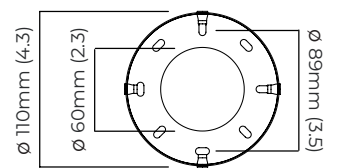

mounting plate dimensions