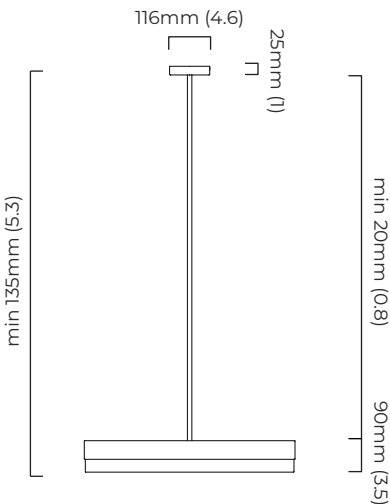

ARTES 600 PENDANT - DALI-A

FINISH

bronze with satin brass details and honed alabaster
satin brass with honed alabaster

DIMENSIONS (body of fixture)

610 x 45 x 90 mm (w x d x h)

WEIGHT

6kg (13.2lbs)

please ensure ceiling structure is strong enough to support the weight of the light

OVERALL DROP

minimum 135 mm

maximum on request 6115 mm

supplied with 1000 mm drop rod

ILLUMINATION

220-240v - integrated LED - 16w - 2700k

DALI LED driver integrated in the body of the light

DIMMING

DALI compatible

CEILING ROSE / PLATE

round ceiling rose - $\varnothing$ 116 x 25 mm (dia x h)

CERTIFICATION