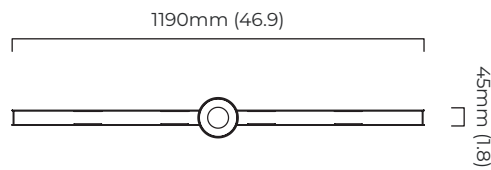

ARTES 1200 PENDANT

FINISH

bronze with satin brass details and honed alabaster
satin brass with honed alabaster

DIMENSIONS (body of fixture)

1190 x 45 x 90 mm (w x d x h)

WEIGHT

10kg (22lbs)

please ensure ceiling structure is strong enough to support the weight of the light

ARTES 1200 PENDANT - DALI-A

FINISH

bronze with satin brass details and honed alabaster
satin brass with honed alabaster

DIMENSIONS (body of fixture)

1190 x 45 x 90 mm (w x d x h)

WEIGHT

10kg (22lbs)

please ensure ceiling structure is strong enough to support the weight of the light

OVERALL DROP

minimum 135 mm

maximum on request 6115 mm

supplied with 1000 mm drop rod

ILLUMINATION

220-240v - integrated LED - 32w - 2700k

DALI LED driver integrated in the body of the light

DIMMING

DALI compatible

CEILING ROSE / PLATE

round ceiling rose - \varnothing 116 x 25 mm (dia x h)

CERTIFICATION

mounting plate dimensions

*Diagrams are not to scale.

SKU NUMBER	FINISH DESCRIPTION	TYPE OF DALI	VOLTAGE
ARTPE1BZHA-DALIA-240	bronze with satin brass details and honed alabaster	DALI A included - For lights that do not require aesthetic alterations. Dali can be fitted in the body of the light	220 - 240V
ARTPE1SBHA-DALIA-240	satin brass with honed alabaster	DALI A included - For lights that do not require aesthetic alterations. Dali can be fitted in the body of the light	220 - 240V