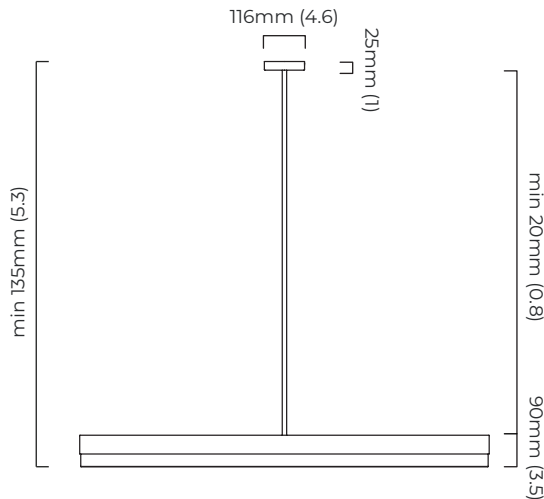

ARTES 1200 PENDANT

FINISH

bronze with satin brass details and honed alabaster
satin brass with honed alabaster

DIMENSIONS (body of fixture)

1190 x 45 x 90 mm (w x d x h)

WEIGHT

10kg (22lbs)

please ensure ceiling structure is strong enough to support the weight of the light

ARTES 1200 PENDANT - DALI-A

FINISH

bronze with satin brass details and honed alabaster
satin brass with honed alabaster

DIMENSIONS (body of fixture)

1190 x 45 x 90 mm (w x d x h)

WEIGHT

10kg (22lbs)

please ensure ceiling structure is strong enough to support the weight of the light

OVERALL DROP

minimum 135 mm

maximum on request 6115 mm

supplied with 1000 mm drop rod

ILLUMINATION

220-240v - integrated LED - 32w - 2700k

DALI LED driver integrated in the body of the light

DIMMING

DALI compatible

CEILING ROSE / PLATE

round ceiling rose - \varnothing 116 x 25 mm (dia x h)

CERTIFICATION

mounting plate dimensions

*Diagrams are not to scale.

SKU NUMBER	FINISH DESCRIPTION	TYPE OF DALI	VOLTAGE
ARTPE1BZHA-DALIA-240	bronze with satin brass details and honed alabaster	DALI A included - For lights that do not require aesthetic alterations. Dali can be fitted in the body of the light	220 - 240V
ARTPE1SBHA-DALIA-240	satin brass with honed alabaster	DALI A included - For lights that do not require aesthetic alterations. Dali can be fitted in the body of the light	220 - 240V