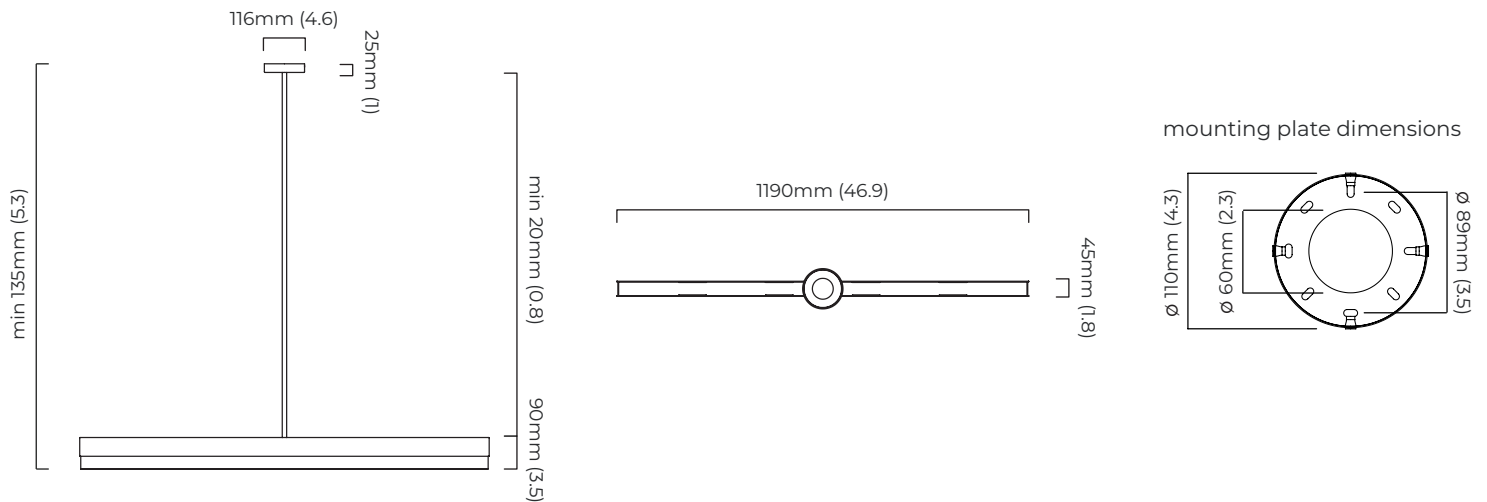

ARTES 1200 PENDANT

FINISH

bronze with satin brass details and honed alabaster
satin brass with honed alabaster

DIMENSIONS (body of fixture)

1190 x 45 x 90 mm (w x d x h)

WEIGHT

10kg (22lbs)

please ensure ceiling structure is strong enough to support the weight of the light

OVERALL DROP

minimum 135 mm

maximum on request 6115 mm

supplied with 1000 mm drop rod

ILLUMINATION

220-240v - integrated LED - 32w - 2700k

110-130v - integrated LED - 32w - 2700k

LED driver integrated in the body of the light

DIMMING

trailing dimmable / phase cut (rotary dimmer) - standard

DALI option available (220-240v only)

0/1-10v (220-240v or 110-130v) - on request

CEILING ROSE / PLATE

round ceiling rose - $\varnothing$ 116 x 25 mm (dia x h)

CERTIFICATION

*Diagrams are not to scale.

SKU NUMBER	FINISH DESCRIPTION	VOLTAGE
ARTPE1BZHA-240	bronze with satin brass details and honed alabaster	220 - 240V
ARTPE1SBHA-240	satin brass with honed alabaster	220 - 240V
ARTPE1BZHA-110	bronze with satin brass details and honed alabaster	110 - 130V
ARTPE1SBHA-110	satin brass with honed alabaster	110 - 130V