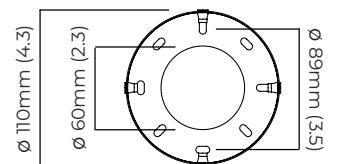

ARTES 1200 PENDANT

FINISH

bronze with satin brass details and honed alabaster
satin brass with honed alabaster

DIMENSIONS (body of fixture)

1190 x 45 x 90 mm (w x d x h)

WEIGHT

10kg (22lbs)

please ensure ceiling structure is strong enough to support the weight of the light

ARTES 1200 PENDANT - DALI-A

FINISH

bronze with satin brass details and honed alabaster
satin brass with honed alabaster

DIMENSIONS (body of fixture)

1190 x 45 x 90 mm (w x d x h)

WEIGHT

10kg (22lbs)

please ensure ceiling structure is strong enough to support the weight of the light

OVERALL DROP

minimum 135 mm

maximum on request 6115 mm

supplied with 1000 mm drop rod

ILLUMINATION

220-240v - integrated LED - 32w - 2700k

DALI LED driver integrated in the body of the light

DIMMING

DALI compatible

CEILING ROSE / PLATE

round ceiling rose - \varnothing 116 x 25 mm (dia x h)

CERTIFICATION

mounting plate dimensions

*Diagrams are not to scale.

SKU NUMBER	FINISH DESCRIPTION	TYPE OF DALI	VOLTAGE
ARTPE1BZHA-DALIA-240	bronze with satin brass details and honed alabaster	DALI A included - For lights that do not require aesthetic alterations. Dali can be fitted in the body of the light	220 - 240V
ARTPE1SBHA-DALIA-240	satin brass with honed alabaster	DALI A included - For lights that do not require aesthetic alterations. Dali can be fitted in the body of the light	220 - 240V