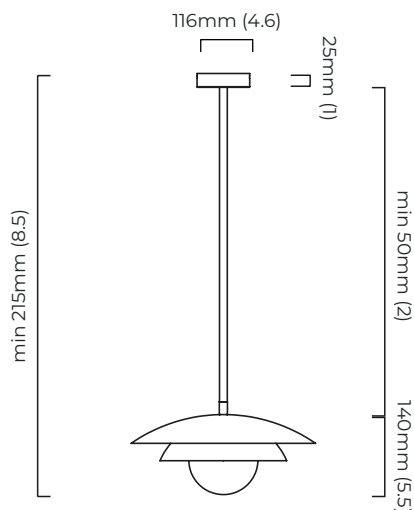

CARAPACE PENDANT (ROD)

FINISH

bronze with satin brass, opal glass shade and bronze drop rod

DIMENSIONS (body of fixture)

ø 320 x 140 mm (dia x h)

WEIGHT

6kg (13.2lbs)

please ensure ceiling structure is strong enough to support the weight of the light

CARAPACE PENDANT (ROD) - DALI-A

FINISH

bronze with satin brass, opal glass shade and bronze drop rod

DIMENSIONS (body of fixture)

ø 320 x 140 mm (dia x h)

WEIGHT

6kg (13.2lbs)

please ensure ceiling structure is strong enough to support the weight of the light

OVERALL DROP

minimum 215 mm

maximum on request 6165 mm

supplied with 1000 mm drop rod

ILLUMINATION

220-240v - 1 x G9 - 25w max halogen (or 2.3w LED 2700k)

DALI converter to be installed in the ceiling rose

DIMMING

dimnable bulb required

DALI compatible

CEILING ROSE / PLATE

round ceiling rose - ø 116 x 25 mm (dia x h)

CERTIFICATION

*Diagrams are not to scale.

SKU NUMBER	FINISH DESCRIPTION	TYPE OF DALI	VOLTAGE
CARPEOBZOG-DR-DALIA-240	bronze with satin brass, opal glass shade and bronze drop rod	DALI A included - For lights that do not require aesthetic alterations. Dalí can be fitted inside the ceiling/wall rose	220 - 240V