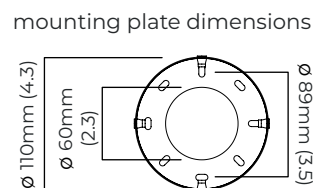

CARAPACE PENDANT (ROD)

FINISH

bronze with satin brass, opal glass shade and bronze drop rod

DIMENSIONS (body of fixture)

ø 320 x 140 mm (dia x h)

WEIGHT

6kg (13.2lbs)

please ensure ceiling structure is strong enough to support the weight of the light

CARAPACE PENDANT (ROD) - DALI-A

FINISH

bronze with satin brass, opal glass shade and bronze drop rod

DIMENSIONS (body of fixture)

ø 320 x 140 mm (dia x h)

WEIGHT

6kg (13.2lbs)

please ensure ceiling structure is strong enough to support the weight of the light

OVERALL DROP

minimum 215 mm

maximum on request 6165 mm

supplied with 1000 mm drop rod

ILLUMINATION

220-240v - 1 x G9 - 25w max halogen (or 2.3w LED 2700k)

DALI converter to be installed in the ceiling rose

DIMMING

dimnable bulb required

DALI compatible

CEILING ROSE / PLATE

round ceiling rose - ø 116 x 25 mm (dia x h)

CERTIFICATION

*Diagrams are not to scale.

SKU NUMBER	FINISH DESCRIPTION	TYPE OF DALI	VOLTAGE
CARPEOBZOG-DR-DALIA-240	bronze with satin brass, opal glass shade and bronze drop rod	DALI A included - For lights that do not require aesthetic alterations. Dalí can be fitted inside the ceiling/wall rose	220 - 240V