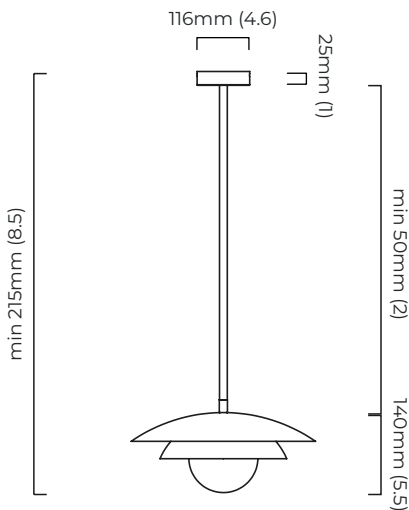

CARAPACE PENDANT (ROD)

FINISH

bronze with satin brass, opal glass shade and bronze drop rod

DIMENSIONS (body of fixture)

ø 320 x 140 mm (dia x h)

WEIGHT

6kg (13.2lbs)

please ensure ceiling structure is strong enough to support the weight of the light

DIMMING

dimnable bulb required

trailing edge dimmable / phase cut (rotary dimmer) - standard

DALI option available (220-240v only)

CEILING ROSE / PLATE

round ceiling rose - ø 116 x 25 mm (dia x h)

CERTIFICATION

CARAPACE PENDANT (ROD) - DALI-A

FINISH

bronze with satin brass, opal glass shade and bronze drop rod

DIMENSIONS (body of fixture)

ø 320 x 140 mm (dia x h)

WEIGHT

6kg (13.2lbs)

please ensure ceiling structure is strong enough to support the weight of the light

dimnable bulb required

DALI compatible

CEILING ROSE / PLATE

round ceiling rose - ø 116 x 25 mm (dia x h)

CERTIFICATION

*Diagrams are not to scale.

SKU NUMBER	FINISH DESCRIPTION	TYPE OF DALI	VOLTAGE
CARPEOBZOG-DR-DALIA-240	bronze with satin brass, opal glass shade and bronze drop rod	DALI A included - For lights that do not require aesthetic alterations. Dalí can be fitted inside the ceiling/wall rose	220 - 240V