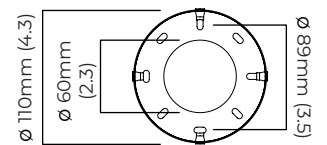

CARAPACE PENDANT (ROD)

FINISH

bronze with satin brass, opal glass shade and bronze drop rod

DIMENSIONS (body of fixture)

ø 320 x 140 mm (dia x h)

WEIGHT

6kg (13.2lbs)

please ensure ceiling structure is strong enough to support the weight of the light

DIMMING

dimnable bulb required

trailing edge dimmable / phase cut (rotary dimmer) - standard

DALI option available (220-240v only)

CEILING ROSE / PLATE

round ceiling rose - ø 116 x 25 mm (dia x h)

CERTIFICATION

mounting plate dimensions

*Diagrams are not to scale.

SKU NUMBER	FINISH DESCRIPTION	VOLTAGE
CARPEOBZOG-DR-240	bronze with satin brass, opal glass shade and bronze drop rod	220 - 240V
CARPEOBZOG-DR-110	bronze with satin brass, opal glass shade and bronze drop rod	110 - 130V

CARAPACE PENDANT (ROD) - DALI-A

FINISH

bronze with satin brass, opal glass shade and bronze drop rod

DIMENSIONS (body of fixture)

ø 320 x 140 mm (dia x h)

WEIGHT

6kg (13.2lbs)

please ensure ceiling structure is strong enough to support the weight of the light