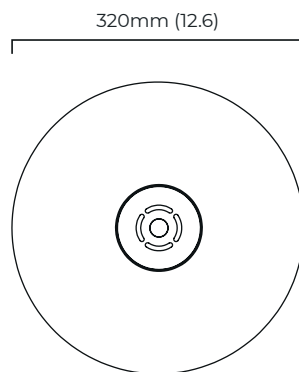

CARAPACE CEILING / WALL - DALI-A

FINISH

bronze with satin brass and opal glass shade

DIMENSIONS (body of fixture)

ø 320 x 140 mm (dia x h)

WEIGHT

5kg (11lbs)

ILLUMINATION

220-240v - 1 x G9 - 25w max halogen (or 2.3w LED 2700k)
DALI converter to be installed in the wall/ceiling rose

DIMMING

dimmable bulb required
DALI compatible

CEILING ROSE / PLATE

round ceiling rose - ø 116 x 25 mm (dia x h)

CERTIFICATION