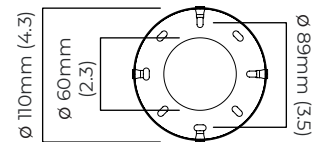

CARAPACE CEILING / WALL

FINISH

bronze with satin brass and opal glass shade

DIMENSIONS (body of fixture)

ø 320 x 140 mm (dia x h)

WEIGHT

5kg (11lbs)

ILLUMINATION

DALI option available (220-240v only)

CEILING ROSE / PLATE

round ceiling rose - ø 116 x 25 mm (dia x h)

CERTIFICATION

mounting plate dimensions

*Diagrams are not to scale.

SKU NUMBER	FINISH DESCRIPTION	VOLTAGE
CARCWOBZOG-DR-240	bronze with satin brass and opal glass shade	220 - 240V
CARCWOBZOG-DR-110	bronze with satin brass and opal glass shade	110 - 130V

CARAPACE CEILING / WALL - DALI-A

FINISH

bronze with satin brass and opal glass shade

DIMENSIONS (body of fixture)

ø 320 x 140 mm (dia x h)

WEIGHT

5kg (11lbs)

ILLUMINATION