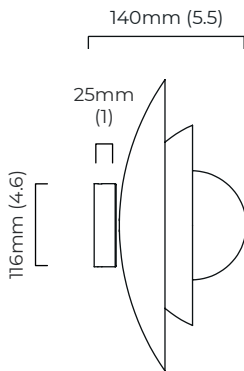

CARAPACE CEILING / WALL

FINISH

bronze with satin brass and opal glass shade

DIMENSIONS (body of fixture)

ø 320 x 140 mm (dia x h)

WEIGHT

5kg (11lbs)

ILLUMINATION

DALI option available (220-240v only)

CEILING ROSE / PLATE

round ceiling rose - ø 116 x 25 mm (dia x h)

CERTIFICATION

mounting plate dimensions

*Diagrams are not to scale.

SKU NUMBER	FINISH DESCRIPTION	VOLTAGE
CARCWOBZOG-DR-240	bronze with satin brass and opal glass shade	220 - 240V
CARCWOBZOG-DR-110	bronze with satin brass and opal glass shade	110 - 130V

CARAPACE CEILING / WALL - DALI-A

FINISH

bronze with satin brass and opal glass shade

DIMENSIONS (body of fixture)

ø 320 x 140 mm (dia x h)

WEIGHT

5kg (11lbs)

ILLUMINATION

CERTIFICATION

mounting plate dimensions

*Diagrams are not to scale.

SKU NUMBER	FINISH DESCRIPTION	TYPE OF DALI	VOLTAGE
CARCWOBZOG-DR-DALIA-240	bronze with satin brass and opal glass shade	DALI A included - For lights that do not require aesthetic alterations. Dalí can be fitted in the existent ceiling/wall rose	220 - 240V