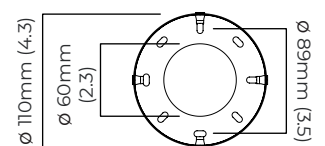

mounting plate dimensions