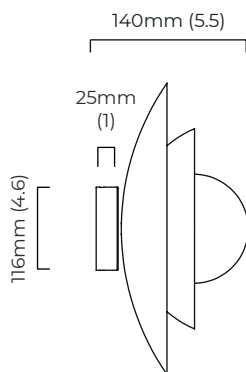

CARAPACE CEILING / WALL - DALI-A

FINISH

bronze with satin brass and opal glass shade

DIMENSIONS (body of fixture)

ø 320 x 140 mm (dia x h)

WEIGHT

5kg (11lbs)

ILLUMINATION

220-240v - 1 x G9 - 25w max halogen (or 2.3w LED 2700k)
DALI converter to be installed in the wall/ceiling rose

DIMMING

dimmable bulb required
DALI compatible

CEILING ROSE / PLATE

round ceiling rose - ø 116 x 25 mm (dia x h)

CERTIFICATION