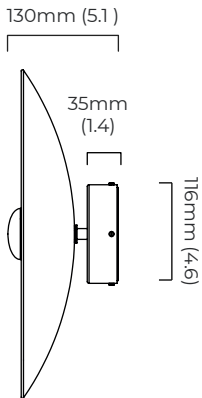

CIELO CEILING / WALL LARGE

FINISH

bronze with handmade fritted glass shade
satin brass with handmade fritted glass shade

DIMENSIONS (body of fixture)

ø 385 x 130 mm (dia x d)

WEIGHT

4kg (8.8lbs)

ILLUMINATION

220-240v - integrated LED - 8w - 2700k
110-130v - integrated LED - 8w - 2700k
LED driver to be installed in the ceiling rose
drivers must be installed up to 20 meters from the body of the light

DIMMING

trailing edge dimmable / phase cut (rotary dimmer) - standard
DALI option available (220-240v only)
0/1-10v (220-240v or 110-130v) - on request

CEILING ROSE / PLATE

round ceiling rose - ø 116 x 35 mm (dia x h)

CERTIFICATION