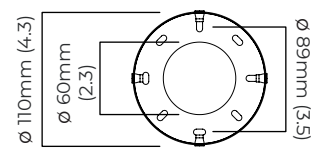

mounting plate dimensions