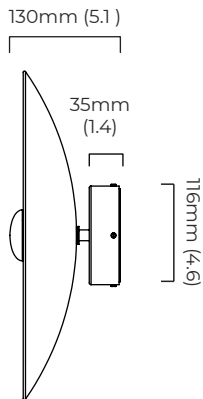

CIELO CEILING / WALL LARGE

FINISH

bronze with handmade fritted glass shade
satin brass with handmade fritted glass shade

DIMENSIONS (body of fixture)

ø 385 x 130 mm (dia x d)

WEIGHT

4kg (8.8lbs)

ILLUMINATION

CIELO CEILING / WALL LARGE - DALI-A

FINISH

bronze with handmade fritted glass shade
satin brass with handmade fritted glass shade

DIMENSIONS (body of fixture)

ø 385 x 130 mm (dia x d)

WEIGHT

4kg (8.8lbs)

ILLUMINATION

round ceiling rose - ø 116 x 35 mm (dia x h)

CERTIFICATION

mounting plate dimensions

DALI LED driver dimensions

*Diagrams are not to scale.

SKU NUMBER	FINISH DESCRIPTION	TYPE OF DALI	VOLTAGE
CIECWLBZFG-DALIA-240	bronze with handmade fritted glass shade	DALI A included - For lights that do not require aesthetic alterations. Dali can be fitted inside the ceiling/wall cavity	220 - 240V
CIECWLSBFG-DALIA-240	satin brass with handmade fritted glass shade	DALI A included - For lights that do not require aesthetic alterations. Dali can be fitted inside the ceiling/wall cavity	220 - 240V

CIELO CEILING / WALL LARGE - DALI-B

FINISH

bronze with handmade fritted glass shade
satin brass with handmade fritted glass shade

DIMENSIONS (body of fixture)

ø 385 x 130 mm (dia x d)

WEIGHT

4kg (8.8lbs)

ILLUMINATION