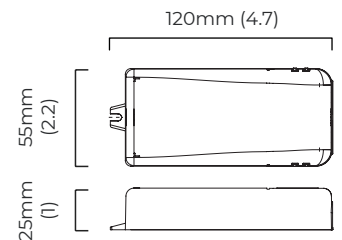

CIELO CEILING / WALL LARGE

FINISH

bronze with handmade fritted glass shade
satin brass with handmade fritted glass shade

DIMENSIONS (body of fixture)

ø 385 x 130 mm (dia x d)

WEIGHT

4kg (8.8lbs)

ILLUMINATION

CIELO CEILING / WALL LARGE - DALI-A

FINISH

bronze with handmade fritted glass shade
satin brass with handmade fritted glass shade

DIMENSIONS (body of fixture)

ø 385 x 130 mm (dia x d)

WEIGHT

4kg (8.8lbs)

ILLUMINATION

round ceiling rose - ø 116 x 35 mm (dia x h)

CERTIFICATION

mounting plate dimensions

DALI LED driver dimensions

*Diagrams are not to scale.

SKU NUMBER	FINISH DESCRIPTION	TYPE OF DALI	VOLTAGE
CIECWLBZFG-DALIA-240	bronze with handmade fritted glass shade	DALI A included - For lights that do not require aesthetic alterations. Dali can be fitted inside the ceiling/wall cavity	220 - 240V
CIECWLSBFG-DALIA-240	satin brass with handmade fritted glass shade	DALI A included - For lights that do not require aesthetic alterations. Dali can be fitted inside the ceiling/wall cavity	220 - 240V

CIELO CEILING / WALL LARGE - DALI-B

FINISH

bronze with handmade fritted glass shade
satin brass with handmade fritted glass shade

DIMENSIONS (body of fixture)

ø 385 x 130 mm (dia x d)

WEIGHT

4kg (8.8lbs)

ILLUMINATION