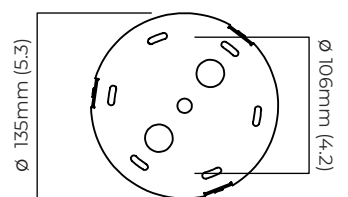

CIELO CEILING / WALL LARGE - DALI-A

FINISH

bronze with handmade fritted glass shade
satin brass with handmade fritted glass shade

DIMENSIONS (body of fixture)

ø 385 x 130 mm (dia x d)

WEIGHT

4kg (8.8lbs)

ILLUMINATION

round ceiling rose - ø 116 x 35 mm (dia x h)

CERTIFICATION

mounting plate dimensions

DALI LED driver dimensions

*Diagrams are not to scale.

SKU NUMBER	FINISH DESCRIPTION	TYPE OF DALI	VOLTAGE
CIECWLBZFG-DALIA-240	bronze with handmade fritted glass shade	DALI A included - For lights that do not require aesthetic alterations. Dali can be fitted inside the ceiling/wall cavity	220 - 240V
CIECWLSBFG-DALIA-240	satin brass with handmade fritted glass shade	DALI A included - For lights that do not require aesthetic alterations. Dali can be fitted inside the ceiling/wall cavity	220 - 240V

CIELO CEILING / WALL LARGE - DALI-B

FINISH

bronze with handmade fritted glass shade
satin brass with handmade fritted glass shade

DIMENSIONS (body of fixture)

ø 385 x 130 mm (dia x d)

WEIGHT

4kg (8.8lbs)

ILLUMINATION

220-240v - integrated LED - 8w - 2700k
DALI LED driver to be installed in the ceiling/wall rose

DIMMING

DALI compatible

CEILING ROSE / PLATE

round ceiling rose - ø 140 x 35 mm (dia x h)

CERTIFICATION

mounting plate dimensions