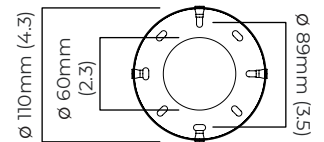

CIELO CEILING / WALL LARGE

FINISH

bronze with handmade fritted glass shade
satin brass with handmade fritted glass shade

DIMENSIONS (body of fixture)

ø 385 x 130 mm (dia x d)

WEIGHT

4kg (8.8lbs)

ILLUMINATION

CIELO CEILING / WALL LARGE - DALI-A

FINISH

bronze with handmade fritted glass shade
satin brass with handmade fritted glass shade

DIMENSIONS (body of fixture)

ø 385 x 130 mm (dia x d)

WEIGHT

4kg (8.8lbs)

ILLUMINATION

round ceiling rose - ø 116 x 35 mm (dia x h)

CERTIFICATION

mounting plate dimensions

DALI LED driver dimensions

*Diagrams are not to scale.

SKU NUMBER	FINISH DESCRIPTION	TYPE OF DALI	VOLTAGE
CIECWLBZFG-DALIA-240	bronze with handmade fritted glass shade	DALI A included - For lights that do not require aesthetic alterations. Dali can be fitted inside the ceiling/wall cavity	220 - 240V
CIECWLSBFG-DALIA-240	satin brass with handmade fritted glass shade	DALI A included - For lights that do not require aesthetic alterations. Dali can be fitted inside the ceiling/wall cavity	220 - 240V

CIELO CEILING / WALL LARGE - DALI-B

FINISH

bronze with handmade fritted glass shade
satin brass with handmade fritted glass shade

DIMENSIONS (body of fixture)

ø 385 x 130 mm (dia x d)

WEIGHT

4kg (8.8lbs)

ILLUMINATION