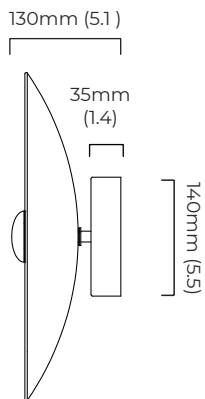

CIELO CEILING / WALL LARGE - DALI-B

FINISH

bronze with handmade fritted glass shade
satin brass with handmade fritted glass shade

DIMENSIONS (body of fixture)

ø 385 x 130 mm (dia x d)

WEIGHT

4kg (8.8lbs)

ILLUMINATION

220-240v - integrated LED - 8w - 2700k
DALI LED driver to be installed in the ceiling/wall rose

DIMMING

DALI compatible

CEILING ROSE / PLATE

round ceiling rose - ø 140 x 35 mm (dia x h)

CERTIFICATION