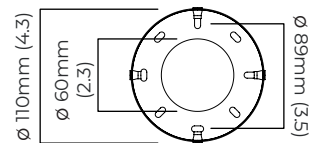

CLOUDESLEY CHANDELIER SMALL

FINISH

bronze with opal glass shades
satin brass with opal glass shades

DIMENSIONS (body of fixture)

ø 850 x 450 mm (dia x h)

WEIGHT

11kg (24.3lbs)

please ensure ceiling structure is strong enough to support the weight of the light

dimmable bulb required

trailing edge dimmable / phase cut (rotary dimmer) - standard

DALI option available (220-240v only)

CEILING ROSE / PLATE

round ceiling rose - ø 116 x 25 mm (dia x h)

CERTIFICATION

mounting plate dimensions

CLOUDESLEY CHANDELIER SMALL - DALI-A

FINISH

bronze with opal glass shades
satin brass with opal glass shades

DIMENSIONS (body of fixture)

ø 850 x 450 mm (dia x h)

WEIGHT

11kg (24.3lbs)

please ensure ceiling structure is strong enough to support the weight of the light

CEILING ROSE / PLATE

round ceiling rose - ø 116 x 25 mm (dia x h)

CERTIFICATION

mounting plate dimensions

DALI converter dimensions

*Diagrams are not to scale.

SKU NUMBER	FINISH DESCRIPTION	TYPE OF DALI	VOLTAGE
CLOCHSBZMO-DALIA-240	bronze with opal glass shades	DALI A included - For lights that do not require aesthetic alterations. Dali can be fitted inside the ceiling/wall cavity	220 - 240V
CLOCHSSBMO-DALIA-240	satin brass with opal glass shades	DALI A included - For lights that do not require aesthetic alterations. Dali can be fitted inside the ceiling/wall cavity	220 - 240V