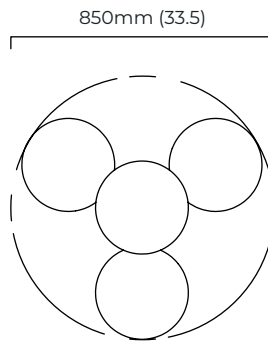

CLOUDESLEY CHANDELIER SMALL

FINISH

bronze with opal glass shades
satin brass with opal glass shades

DIMENSIONS (body of fixture)

ø 850 x 450 mm (dia x h)

WEIGHT

11kg (24.3lbs)

please ensure ceiling structure is strong enough to support the weight of the light

CLOUDESLEY CHANDELIER SMALL - DALI-A

FINISH

bronze with opal glass shades
satin brass with opal glass shades

DIMENSIONS (body of fixture)

ø 850 x 450 mm (dia x h)

WEIGHT

11kg (24.3lbs)

please ensure ceiling structure is strong enough to support the weight of the light

CEILING ROSE / PLATE

round ceiling rose - ø 116 x 25 mm (dia x h)

CERTIFICATION

mounting plate dimensions

DALI converter dimensions

*Diagrams are not to scale.

SKU NUMBER	FINISH DESCRIPTION	TYPE OF DALI	VOLTAGE
CLOCHSBZMO-DALIA-240	bronze with opal glass shades	DALI A included - For lights that do not require aesthetic alterations. Dali can be fitted inside the ceiling/wall cavity	220 - 240V
CLOCHSSBMO-DALIA-240	satin brass with opal glass shades	DALI A included - For lights that do not require aesthetic alterations. Dali can be fitted inside the ceiling/wall cavity	220 - 240V

CLOUDESLEY CHANDELIER SMALL - DALI-B

FINISH

bronze with opal glass shades
satin brass with opal glass shades

DIMENSIONS (body of fixture)

ø 850 x 450 mm (dia x h)

WEIGHT

11kg (24.3lbs)

please ensure ceiling structure is strong enough to support the weight of the light