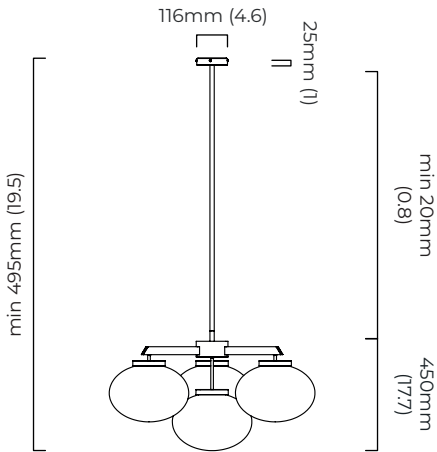

CLOUDESLEY CHANDELIER SMALL

FINISH

bronze with opal glass shades
satin brass with opal glass shades

DIMENSIONS (body of fixture)

ø 850 x 450 mm (dia x h)

WEIGHT

11kg (24.3lbs)

please ensure ceiling structure is strong enough to support the weight of the light

CLOUDESLEY CHANDELIER SMALL - DALI-A

FINISH

bronze with opal glass shades
satin brass with opal glass shades

DIMENSIONS (body of fixture)

ø 850 x 450 mm (dia x h)

WEIGHT

11kg (24.3lbs)

please ensure ceiling structure is strong enough to support the weight of the light

CEILING ROSE / PLATE

round ceiling rose - ø 116 x 25 mm (dia x h)

CERTIFICATION

mounting plate dimensions

DALI converter dimensions

*Diagrams are not to scale.

SKU NUMBER	FINISH DESCRIPTION	TYPE OF DALI	VOLTAGE
CLOCHSBZMO-DALIA-240	bronze with opal glass shades	DALI A included - For lights that do not require aesthetic alterations. Dali can be fitted inside the ceiling/wall cavity	220 - 240V
CLOCHSSBMO-DALIA-240	satin brass with opal glass shades	DALI A included - For lights that do not require aesthetic alterations. Dali can be fitted inside the ceiling/wall cavity	220 - 240V

CLOUDESLEY CHANDELIER SMALL - DALI-B

FINISH

bronze with opal glass shades
satin brass with opal glass shades

DIMENSIONS (body of fixture)

ø 850 x 450 mm (dia x h)

WEIGHT

11kg (24.3lbs)

please ensure ceiling structure is strong enough to support the weight of the light