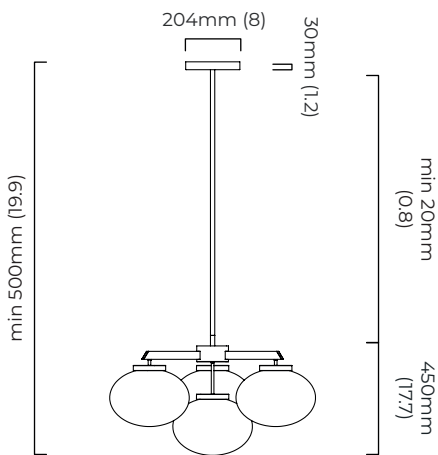

CLOUDESLEY CHANDELIER SMALL - DALI-A

FINISH

bronze with opal glass shades
satin brass with opal glass shades

DIMENSIONS (body of fixture)

ø 850 x 450 mm (dia x h)

WEIGHT

11kg (24.3lbs)

please ensure ceiling structure is strong enough to support the weight of the light

CEILING ROSE / PLATE

round ceiling rose - ø 116 x 25 mm (dia x h)

CERTIFICATION

mounting plate dimensions

DALI converter dimensions

*Diagrams are not to scale.

SKU NUMBER	FINISH DESCRIPTION	TYPE OF DALI	VOLTAGE
CLOCHSBZMO-DALIA-240	bronze with opal glass shades	DALI A included - For lights that do not require aesthetic alterations. Dali can be fitted inside the ceiling/wall cavity	220 - 240V
CLOCHSSBMO-DALIA-240	satin brass with opal glass shades	DALI A included - For lights that do not require aesthetic alterations. Dali can be fitted inside the ceiling/wall cavity	220 - 240V

CLOUDESLEY CHANDELIER SMALL - DALI-B

FINISH

bronze with opal glass shades
satin brass with opal glass shades

DIMENSIONS (body of fixture)

ø 850 x 450 mm (dia x h)

WEIGHT

11kg (24.3lbs)

please ensure ceiling structure is strong enough to support the weight of the light

dimmable bulb required
DALI compatible

CEILING ROSE / PLATE

round ceiling rose - ø 204 x 30 mm (dia x h)

CERTIFICATION

mounting plate dimensions

*Diagrams are not to scale.

SKU NUMBER	FINISH DESCRIPTION	TYPE OF DALI	VOLTAGE
CLOCHSBZMO-DALIB-240	bronze with opal glass shades	DALI B included - The light will feature a deeper ceiling/wall rose. For use when there is no space in the existing ceiling/wall cavity.	220 - 240V
CLOCHSSBMO-DALIB-240	satin brass with opal glass shades	DALI B included - The light will feature a deeper ceiling/wall rose. For use when there is no space in the existing ceiling/wall cavity.	220 - 240V