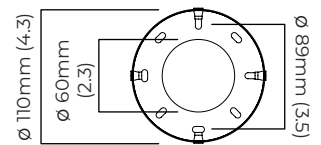

CLOUDESLEY CHANDELIER SMALL - DALI-A

FINISH

bronze with opal glass shades
satin brass with opal glass shades

DIMENSIONS (body of fixture)

ø 850 x 450 mm (dia x h)

WEIGHT

11kg (24.3lbs)

please ensure ceiling structure is strong enough to support the weight of the light

OVERALL DROP

minimum 495 mm
maximum on request 6475 mm
supplied with 1000 mm drop rod

ILLUMINATION

220-240v - 4 x E27 - 60w max (or 8w LED 2700k)
DALI converter to be installed in the cavity

DIMMING

dimmable bulb required
DALI compatible

CEILING ROSE / PLATE

round ceiling rose - ø 116 x 25 mm (dia x h)

CERTIFICATION

mounting plate dimensions

DALI converter dimensions

*Diagrams are not to scale.

SKU NUMBER	FINISH DESCRIPTION	TYPE OF DALI	VOLTAGE
CLOCHSBZMO-DALIA-240	bronze with opal glass shades	DALI A included - For lights that do not require aesthetic alterations. Dali can be fitted inside the ceiling/wall cavity	220 - 240V
CLOCHSSBMO-DALIA-240	satin brass with opal glass shades	DALI A included - For lights that do not require aesthetic alterations. Dali can be fitted inside the ceiling/wall cavity	220 - 240V

CLOUDESLEY CHANDELIER SMALL - DALI-B

FINISH

bronze with opal glass shades
satin brass with opal glass shades

DIMENSIONS (body of fixture)

ø 850 x 450 mm (dia x h)

WEIGHT

11kg (24.3lbs)

please ensure ceiling structure is strong enough to support the weight of the light