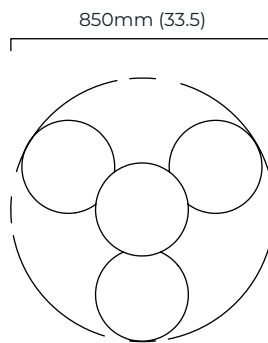

CLOUDESLEY CHANDELIER SMALL - DALI-A

FINISH

bronze with opal glass shades
satin brass with opal glass shades

DIMENSIONS (body of fixture)

ø 850 x 450 mm (dia x h)

WEIGHT

11kg (24.3lbs)

please ensure ceiling structure is strong enough to support the weight of the light

CEILING ROSE / PLATE

round ceiling rose - ø 116 x 25 mm (dia x h)

CERTIFICATION

mounting plate dimensions

DALI converter dimensions

*Diagrams are not to scale.

SKU NUMBER	FINISH DESCRIPTION	TYPE OF DALI	VOLTAGE
CLOCHSBZMO-DALIA-240	bronze with opal glass shades	DALI A included - For lights that do not require aesthetic alterations. Dali can be fitted inside the ceiling/wall cavity	220 - 240V
CLOCHSSBMO-DALIA-240	satin brass with opal glass shades	DALI A included - For lights that do not require aesthetic alterations. Dali can be fitted inside the ceiling/wall cavity	220 - 240V

CLOUDESLEY CHANDELIER SMALL - DALI-B

FINISH

bronze with opal glass shades
satin brass with opal glass shades

DIMENSIONS (body of fixture)

ø 850 x 450 mm (dia x h)

WEIGHT

11kg (24.3lbs)

please ensure ceiling structure is strong enough to support the weight of the light

dimmable bulb required
DALI compatible

CEILING ROSE / PLATE

round ceiling rose - ø 204 x 30 mm (dia x h)

CERTIFICATION

mounting plate dimensions

*Diagrams are not to scale.

SKU NUMBER	FINISH DESCRIPTION	TYPE OF DALI	VOLTAGE
CLOCHSBZMO-DALIB-240	bronze with opal glass shades	DALI B included - The light will feature a deeper ceiling/wall rose. For use when there is no space in the existing ceiling/wall cavity.	220 - 240V
CLOCHSSBMO-DALIB-240	satin brass with opal glass shades	DALI B included - The light will feature a deeper ceiling/wall rose. For use when there is no space in the existing ceiling/wall cavity.	220 - 240V