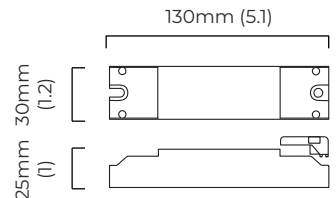

CLOUDESLEY CHANDELIER SMALL

FINISH

bronze with opal glass shades
satin brass with opal glass shades

DIMENSIONS (body of fixture)

ø 850 x 450 mm (dia x h)

WEIGHT

11kg (24.3lbs)

please ensure ceiling structure is strong enough to support the weight of the light

CLOUDESLEY CHANDELIER SMALL - DALI-A

FINISH

bronze with opal glass shades
satin brass with opal glass shades

DIMENSIONS (body of fixture)

ø 850 x 450 mm (dia x h)

WEIGHT

11kg (24.3lbs)

please ensure ceiling structure is strong enough to support the weight of the light

CEILING ROSE / PLATE

round ceiling rose - ø 116 x 25 mm (dia x h)

CERTIFICATION

mounting plate dimensions

DALI converter dimensions

*Diagrams are not to scale.

SKU NUMBER	FINISH DESCRIPTION	TYPE OF DALI	VOLTAGE
CLOCHSBZMO-DALIA-240	bronze with opal glass shades	DALI A included - For lights that do not require aesthetic alterations. Dali can be fitted inside the ceiling/wall cavity	220 - 240V
CLOCHSSBMO-DALIA-240	satin brass with opal glass shades	DALI A included - For lights that do not require aesthetic alterations. Dali can be fitted inside the ceiling/wall cavity	220 - 240V

CLOUDESLEY CHANDELIER SMALL - DALI-B

FINISH

bronze with opal glass shades
satin brass with opal glass shades

DIMENSIONS (body of fixture)

ø 850 x 450 mm (dia x h)

WEIGHT

11kg (24.3lbs)

please ensure ceiling structure is strong enough to support the weight of the light