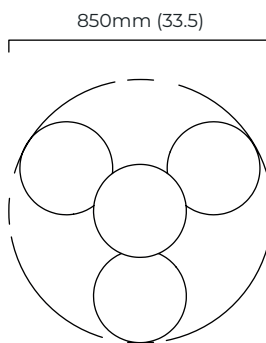

CLOUDESLEY CHANDELIER SMALL

FINISH

bronze with opal glass shades
satin brass with opal glass shades

DIMENSIONS (body of fixture)

ø 850 x 450 mm (dia x h)

WEIGHT

11kg (24.3lbs)

please ensure ceiling structure is strong enough to support the weight of the light

OVERALL DROP

minimum 495 mm

maximum on request 6475 mm

supplied with 1000 mm drop rod

ILLUMINATION

220-240v - 4 x E27 - 60w max (or 8w LED 2700k)

110-130v - 4 x E26 - 60w max (or 8w LED 2700k)

DIMMING

dimmable bulb required

trailing edge dimmable / phase cut (rotary dimmer) - standard

DALI option available (220-240v only)

CEILING ROSE / PLATE

round ceiling rose - ø 116 x 25 mm (dia x h)

CERTIFICATION