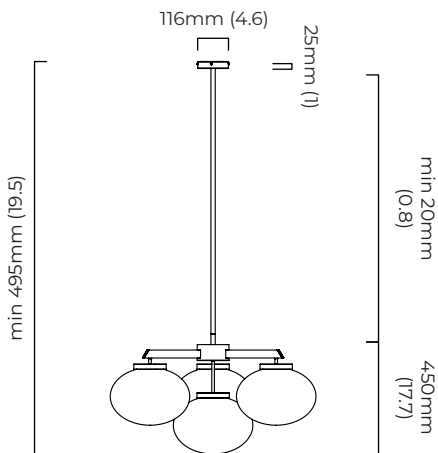

CLOUDESLEY CHANDELIER SMALL

FINISH

bronze with opal glass shades
satin brass with opal glass shades

DIMENSIONS (body of fixture)

ø 850 x 450 mm (dia x h)

WEIGHT

11kg (24.3lbs)

please ensure ceiling structure is strong enough to support the weight of the light

dimmable bulb required

trailing edge dimmable / phase cut (rotary dimmer) - standard

DALI option available (220-240v only)

CEILING ROSE / PLATE

round ceiling rose - ø 116 x 25 mm (dia x h)

CERTIFICATION

mounting plate dimensions

CLOUDESLEY CHANDELIER SMALL - DALI-A

FINISH

bronze with opal glass shades
satin brass with opal glass shades

DIMENSIONS (body of fixture)

ø 850 x 450 mm (dia x h)

WEIGHT

11kg (24.3lbs)

please ensure ceiling structure is strong enough to support the weight of the light

CEILING ROSE / PLATE

round ceiling rose - ø 116 x 25 mm (dia x h)

CERTIFICATION

mounting plate dimensions

DALI converter dimensions

*Diagrams are not to scale.

SKU NUMBER	FINISH DESCRIPTION	TYPE OF DALI	VOLTAGE
CLOCHSBZMO-DALIA-240	bronze with opal glass shades	DALI A included - For lights that do not require aesthetic alterations. Dali can be fitted inside the ceiling/wall cavity	220 - 240V
CLOCHSSBMO-DALIA-240	satin brass with opal glass shades	DALI A included - For lights that do not require aesthetic alterations. Dali can be fitted inside the ceiling/wall cavity	220 - 240V