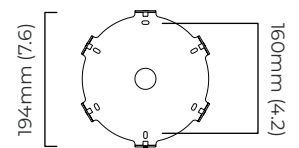

CLOUDESLEY CHANDELIER SMALL - DALI-A

FINISH

bronze with opal glass shades
satin brass with opal glass shades

DIMENSIONS (body of fixture)

ø 850 x 450 mm (dia x h)

WEIGHT

11kg (24.3lbs)

please ensure ceiling structure is strong enough to support the weight of the light

CEILING ROSE / PLATE

round ceiling rose - ø 116 x 25 mm (dia x h)

CERTIFICATION

mounting plate dimensions

DALI converter dimensions

*Diagrams are not to scale.

SKU NUMBER	FINISH DESCRIPTION	TYPE OF DALI	VOLTAGE
CLOCHSBZMO-DALIA-240	bronze with opal glass shades	DALI A included - For lights that do not require aesthetic alterations. Dali can be fitted inside the ceiling/wall cavity	220 - 240V
CLOCHSSBMO-DALIA-240	satin brass with opal glass shades	DALI A included - For lights that do not require aesthetic alterations. Dali can be fitted inside the ceiling/wall cavity	220 - 240V

CLOUDESLEY CHANDELIER SMALL - DALI-B

FINISH

bronze with opal glass shades
satin brass with opal glass shades

DIMENSIONS (body of fixture)

ø 850 x 450 mm (dia x h)

WEIGHT

11kg (24.3lbs)

please ensure ceiling structure is strong enough to support the weight of the light

dimmable bulb required
DALI compatible

CEILING ROSE / PLATE

round ceiling rose - ø 204 x 30 mm (dia x h)

CERTIFICATION

mounting plate dimensions

*Diagrams are not to scale.

SKU NUMBER	FINISH DESCRIPTION	TYPE OF DALI	VOLTAGE
CLOCHSBZMO-DALIB-240	bronze with opal glass shades	DALI B included - The light will feature a deeper ceiling/wall rose. For use when there is no space in the existing ceiling/wall cavity.	220 - 240V
CLOCHSSBMO-DALIB-240	satin brass with opal glass shades	DALI B included - The light will feature a deeper ceiling/wall rose. For use when there is no space in the existing ceiling/wall cavity.	220 - 240V