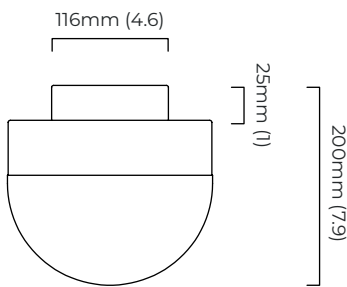

CEILING ROSE / PLATE

round ceiling rose - ø 116 x 25 mm (dia x h)

CERTIFICATION

mounting plate dimensions

*Diagrams are not to scale.

SKU NUMBER	FINISH DESCRIPTION	VOLTAGE
LUCCW2BZHA-240	honed alabaster and bronze base	220 - 240V
LUCCW2SBHA-240	honed alabaster and satin brass base	220 - 240V
LUCCW2OSHA-240	honed alabaster and oxidised silvered brass base	220 - 240V
LUCCW2BZHA-110	honed alabaster and bronze base	110 - 130V
LUCCW2SBHA-110	honed alabaster and satin brass base	110 - 130V
LUCCW2OSHA-110	honed alabaster and oxidised silvered brass base	110 - 130V

LUCID CEILING / WALL FLUSH 200 - DALI-A

FINISH

honed alabaster and bronze base
 honed alabaster and satin brass base
 honed alabaster and oxidised silvered brass base

DIMENSIONS (body of fixture)

ø 200 x 200 mm (dia x h)

WEIGHT

4kg (8.8lbs)

ILLUMINATION

220-240v - 1 x E14 - 6.5w 2700k LED ONLY
 DALI converter to be installed in the cavity

DIMMING

dimnable bulb required
 DALI compatible

CEILING / WALL PLATE

round ceiling/wall plate - ø 116 x 25 mm (dia x h)

CERTIFICATION

mounting plate dimensions

DALI converter dimensions

*Diagrams are not to scale.

SKU NUMBER	FINISH DESCRIPTION	TYPE OF DALI	VOLTAGE
LUCCW2BZHA-DALIA-240	honed alabaster and bronze base	DALI A included - For lights that do not require aesthetic alterations. Dali can be fitted inside the ceiling/wall cavity	220 - 240V
LUCCW2SBHA-DALIA-240	honed alabaster and satin brass base	DALI A included - For lights that do not require aesthetic alterations. Dali can be fitted inside the ceiling/wall cavity	220 - 240V
LUCCW2OSHA-DALIA-240	honed alabaster and oxidised silvered brass base	DALI A included - For lights that do not require aesthetic alterations. Dali can be fitted inside the ceiling/wall cavity	220 - 240V