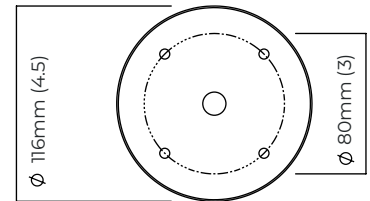

LUCID CEILING / WALL FLUSH 200

FINISH

honed alabaster and bronze base
 honed alabaster and satin brass base
 honed alabaster and oxidised silvered brass base

DIMENSIONS (body of fixture)

ø 200 x 200 mm (dia x h)

CEILING ROSE / PLATE

round ceiling rose - ø 116 x 25 mm (dia x h)

CERTIFICATION

mounting plate dimensions

*Diagrams are not to scale.

SKU NUMBER	FINISH DESCRIPTION	VOLTAGE
LUCCW2BZHA-240	honed alabaster and bronze base	220 - 240V
LUCCW2SBHA-240	honed alabaster and satin brass base	220 - 240V
LUCCW2OSHA-240	honed alabaster and oxidised silvered brass base	220 - 240V
LUCCW2BZHA-110	honed alabaster and bronze base	110 - 130V
LUCCW2SBHA-110	honed alabaster and satin brass base	110 - 130V
LUCCW2OSHA-110	honed alabaster and oxidised silvered brass base	110 - 130V

LUCID CEILING / WALL FLUSH 200 - DALI-A

FINISH

honed alabaster and bronze base
 honed alabaster and satin brass base
 honed alabaster and oxidised silvered brass base

DIMENSIONS (body of fixture)

ø 200 x 200 mm (dia x h)

CERTIFICATION

mounting plate dimensions

DALI converter dimensions

*Diagrams are not to scale.

SKU NUMBER	FINISH DESCRIPTION	TYPE OF DALI	VOLTAGE
LUCCW2BZHA-DALIA-240	honed alabaster and bronze base	DALI A included - For lights that do not require aesthetic alterations. Dali can be fitted inside the ceiling/wall cavity	220 - 240V
LUCCW2SBHA-DALIA-240	honed alabaster and satin brass base	DALI A included - For lights that do not require aesthetic alterations. Dali can be fitted inside the ceiling/wall cavity	220 - 240V
LUCCW2OSHA-DALIA-240	honed alabaster and oxidised silvered brass base	DALI A included - For lights that do not require aesthetic alterations. Dali can be fitted inside the ceiling/wall cavity	220 - 240V