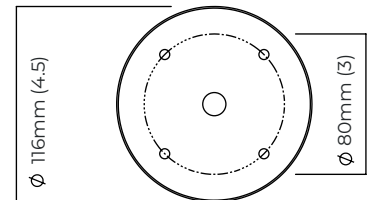

CEILING ROSE / PLATE

round ceiling rose - ø 116 x 25 mm (dia x h)

CERTIFICATION

mounting plate dimensions

*Diagrams are not to scale.

SKU NUMBER	FINISH DESCRIPTION	VOLTAGE
LUCCW2BZHA-240	honed alabaster and bronze base	220 - 240V
LUCCW2SBHA-240	honed alabaster and satin brass base	220 - 240V
LUCCW2OSHA-240	honed alabaster and oxidised silvered brass base	220 - 240V
LUCCW2BZHA-110	honed alabaster and bronze base	110 - 130V
LUCCW2SBHA-110	honed alabaster and satin brass base	110 - 130V
LUCCW2OSHA-110	honed alabaster and oxidised silvered brass base	110 - 130V

LUCID CEILING / WALL FLUSH 200 - DALI-A

FINISH

honed alabaster and bronze base
 honed alabaster and satin brass base
 honed alabaster and oxidised silvered brass base

DIMENSIONS (body of fixture)

ø 200 x 200 mm (dia x h)

WEIGHT

4kg (8.8lbs)

ILLUMINATION

220-240v - 1 x E14 - 6.5w 2700k LED ONLY
 DALI converter to be installed in the cavity

DIMMING

dimnable bulb required
 DALI compatible

CEILING / WALL PLATE

round ceiling/wall plate - ø 116 x 25 mm (dia x h)

CERTIFICATION

mounting plate dimensions

DALI converter dimensions

*Diagrams are not to scale.

SKU NUMBER	FINISH DESCRIPTION	TYPE OF DALI	VOLTAGE
LUCCW2BZHA-DALIA-240	honed alabaster and bronze base	DALI A included - For lights that do not require aesthetic alterations. Dali can be fitted inside the ceiling/wall cavity	220 - 240V
LUCCW2SBHA-DALIA-240	honed alabaster and satin brass base	DALI A included - For lights that do not require aesthetic alterations. Dali can be fitted inside the ceiling/wall cavity	220 - 240V
LUCCW2OSHA-DALIA-240	honed alabaster and oxidised silvered brass base	DALI A included - For lights that do not require aesthetic alterations. Dali can be fitted inside the ceiling/wall cavity	220 - 240V