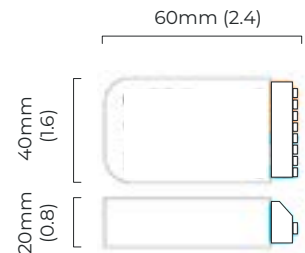

CEILING ROSE / PLATE

round ceiling rose - ø 116 x 25 mm (dia x h)

CERTIFICATION

mounting plate dimensions

*Diagrams are not to scale.

SKU NUMBER	FINISH DESCRIPTION	VOLTAGE
LUCCW2BZHA-240	honed alabaster and bronze base	220 - 240V
LUCCW2SBHA-240	honed alabaster and satin brass base	220 - 240V
LUCCW2OSHA-240	honed alabaster and oxidised silvered brass base	220 - 240V
LUCCW2BZHA-110	honed alabaster and bronze base	110 - 130V
LUCCW2SBHA-110	honed alabaster and satin brass base	110 - 130V
LUCCW2OSHA-110	honed alabaster and oxidised silvered brass base	110 - 130V

LUCID CEILING / WALL FLUSH 200 - DALI-A

FINISH

honed alabaster and bronze base
 honed alabaster and satin brass base
 honed alabaster and oxidised silvered brass base

DIMENSIONS (body of fixture)

ø 200 x 200 mm (dia x h)

WEIGHT

4kg (8.8lbs)

ILLUMINATION

220-240v - 1 x E14 - 6.5w 2700k LED ONLY
 DALI converter to be installed in the cavity

DIMMING

dimnable bulb required
 DALI compatible

CEILING / WALL PLATE

round ceiling/wall plate - ø 116 x 25 mm (dia x h)

CERTIFICATION

mounting plate dimensions

DALI converter dimensions

*Diagrams are not to scale.

SKU NUMBER	FINISH DESCRIPTION	TYPE OF DALI	VOLTAGE
LUCCW2BZHA-DALIA-240	honed alabaster and bronze base	DALI A included - For lights that do not require aesthetic alterations. Dali can be fitted inside the ceiling/wall cavity	220 - 240V
LUCCW2SBHA-DALIA-240	honed alabaster and satin brass base	DALI A included - For lights that do not require aesthetic alterations. Dali can be fitted inside the ceiling/wall cavity	220 - 240V
LUCCW2OSHA-DALIA-240	honed alabaster and oxidised silvered brass base	DALI A included - For lights that do not require aesthetic alterations. Dali can be fitted inside the ceiling/wall cavity	220 - 240V