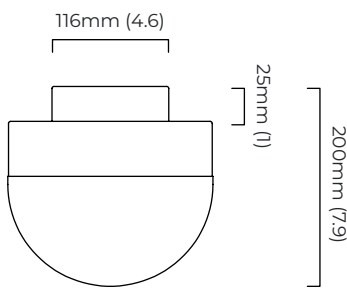

LUCID CEILING / WALL FLUSH 200

FINISH

honed alabaster and bronze base
 honed alabaster and satin brass base
 honed alabaster and oxidised silvered brass base

DIMENSIONS (body of fixture)

ø 200 x 200 mm (dia x h)

CEILING ROSE / PLATE

round ceiling rose - ø 116 x 25 mm (dia x h)

CERTIFICATION

mounting plate dimensions

*Diagrams are not to scale.

SKU NUMBER	FINISH DESCRIPTION	VOLTAGE
LUCCW2BZHA-240	honed alabaster and bronze base	220 - 240V
LUCCW2SBHA-240	honed alabaster and satin brass base	220 - 240V
LUCCW2OSHA-240	honed alabaster and oxidised silvered brass base	220 - 240V
LUCCW2BZHA-110	honed alabaster and bronze base	110 - 130V
LUCCW2SBHA-110	honed alabaster and satin brass base	110 - 130V
LUCCW2OSHA-110	honed alabaster and oxidised silvered brass base	110 - 130V

LUCID CEILING / WALL FLUSH 200 - DALI-A

FINISH

honed alabaster and bronze base
 honed alabaster and satin brass base
 honed alabaster and oxidised silvered brass base

DIMENSIONS (body of fixture)

ø 200 x 200 mm (dia x h)

CERTIFICATION

mounting plate dimensions

DALI converter dimensions

*Diagrams are not to scale.

SKU NUMBER	FINISH DESCRIPTION	TYPE OF DALI	VOLTAGE
LUCCW2BZHA-DALIA-240	honed alabaster and bronze base	DALI A included - For lights that do not require aesthetic alterations. Dali can be fitted inside the ceiling/wall cavity	220 - 240V
LUCCW2SBHA-DALIA-240	honed alabaster and satin brass base	DALI A included - For lights that do not require aesthetic alterations. Dali can be fitted inside the ceiling/wall cavity	220 - 240V
LUCCW2OSHA-DALIA-240	honed alabaster and oxidised silvered brass base	DALI A included - For lights that do not require aesthetic alterations. Dali can be fitted inside the ceiling/wall cavity	220 - 240V