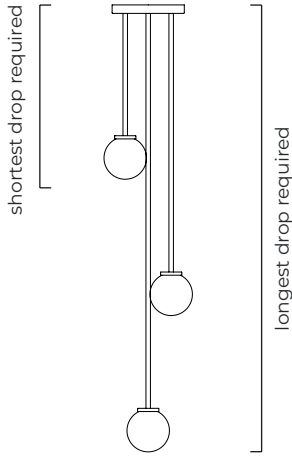

cluster round 3