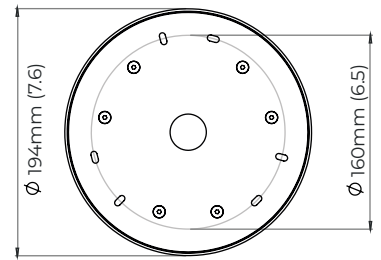

### DIMENSIONS (body of fixture)

cluster round 3 - ø 270 mm (dia)  
 cluster round 4 - ø 370 mm (dia)  
 cluster round 5 - ø 370 mm (dia)  
 cluster round 6 - ø 370 mm (dia)  
 cluster round 7 - ø 370 mm (dia)  
 cluster round 8 - ø 450 mm (dia)  
 cluster round 9 - ø 450 mm (dia)  
 cluster round 10 - ø 450 mm (dia)

### CEILING ROSE / PLATE

round ceiling rose - ø variable x 25 mm (dia x h)

## cluster round 3

270mm (10.5)

DALI converter dimensions

mounting plate dimensions

60mm (2.4)

## cluster round 4-7

370mm (14.5)

mounting plate dimensions

DALI converter dimensions

130mm (5.1)