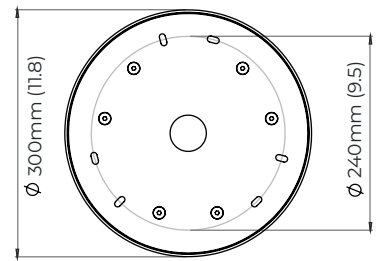

### DIMENSIONS (body of fixture)

cluster round 3 - ø 270 mm (dia)  
 cluster round 4 - ø 370 mm (dia)  
 cluster round 5 - ø 370 mm (dia)  
 cluster round 6 - ø 370 mm (dia)  
 cluster round 7 - ø 370 mm (dia)  
 cluster round 8 - ø 450 mm (dia)  
 cluster round 9 - ø 450 mm (dia)  
 cluster round 10 - ø 450 mm (dia)

### CEILING ROSE / PLATE

round ceiling rose - ø variable x 25 mm (dia x h)

## cluster round 3

270mm (10.5)

DALI converter dimensions

mounting plate dimensions

60mm (2.4)

## cluster round 4-7

370mm (14.5)

mounting plate dimensions

DALI converter dimensions

130mm (5.1)