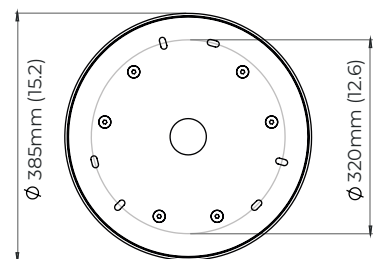

### DIMENSIONS (body of fixture)

cluster round 3 - ø 270 mm (dia)  
 cluster round 4 - ø 370 mm (dia)  
 cluster round 5 - ø 370 mm (dia)  
 cluster round 6 - ø 370 mm (dia)  
 cluster round 7 - ø 370 mm (dia)  
 cluster round 8 - ø 450 mm (dia)  
 cluster round 9 - ø 450 mm (dia)  
 cluster round 10 - ø 450 mm (dia)

## cluster round 3

270mm (10.5)

DALI converter dimensions

mounting plate dimensions

60mm (2.4)

## cluster round 4-7

370mm (14.5)

mounting plate dimensions

DALI converter dimensions

130mm (5.1)

## cluster round 8-10

450mm (18)

mounting plate dimensions

DALI converter dimensions

130mm (5.1)