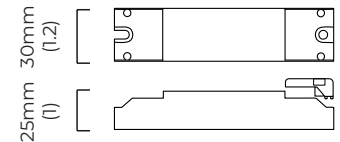

## cluster round 4-7

370mm (14.5)

mounting plate dimensions

DALI converter dimensions

130mm (5.1)

## cluster round 8-10

450mm (18)

mounting plate dimensions

DALI converter dimensions

130mm (5.1)