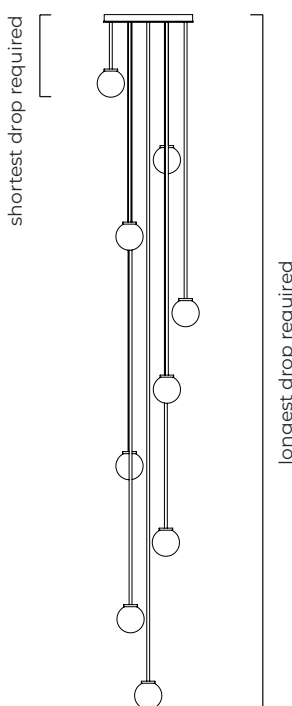

cluster round 8-10