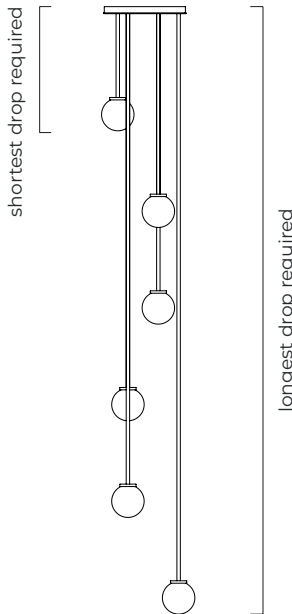

cluster round 4-7