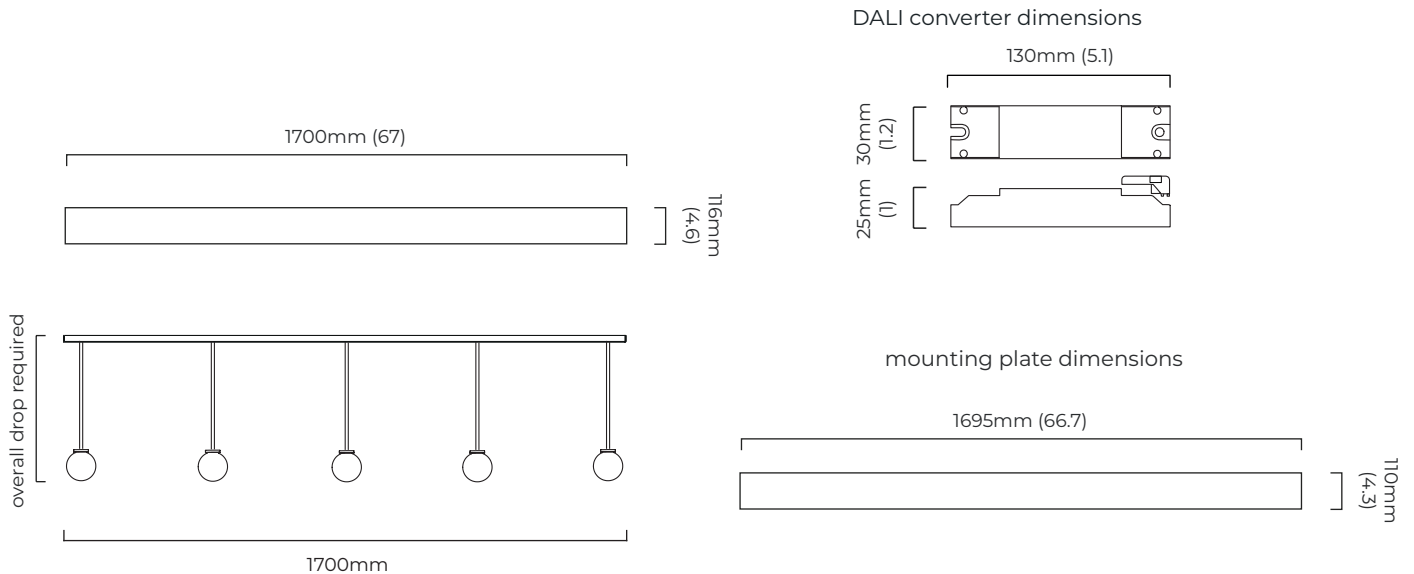

MEZZO PENDANT CLUSTER LONG 5 - DALI-A

FINISH

satin brass

DIMENSIONS (body of fixture)

900 x 116 mm (w x d)
height variable

please specify

- the length of the longest drop (fully customisable)
- the length of the shortest drop (min 150 mm)

WEIGHT

variable

ILLUMINATION

220-240v - 4 x G9 - 25w max halogen (or 2.3w LED 2700k)
DALI converter to be installed in the cavity

DIMMING

dimnable bulb required
DALI compatible

CEILING ROSE / PLATE

rectangular ceiling plate - 900 x 116 mm (w x d)

CERTIFICATION

*Diagrams are not to scale.

SKU NUMBER	FINISH DESCRIPTION	TYPE OF DALI
ACCCLULO05SB-DALIA	satin brass	DALI A included - For lights that do not require aesthetic alterations. Dali can be fitted inside the ceiling/wall cavity