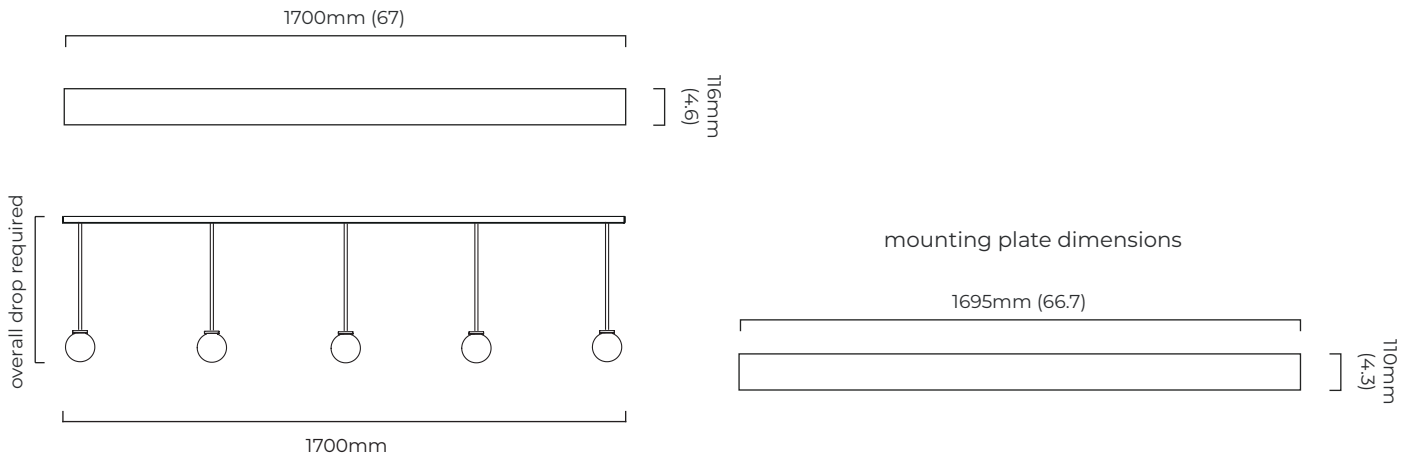

MEZZO PENDANT CLUSTER LONG 5

FINISH

satin brass

DIMENSIONS (body of fixture)

1700 x 116 mm (w x d)
height variable

please specify

- the length of the longest drop (fully customisable)
- the length of the shortest drop (min 150 mm)

WEIGHT

variable

ILLUMINATION

220-240v - 4 x G9 - 25w max halogen (or 2.3w LED 2700k)
110-130v - 4 x G9 - 25w max halogen (or 2.3w LED 2700k)

DIMMING

dimmable bulb required
trailing edge dimmable / phase cut (rotary dimmer) - standard
DALI option available (220-240v only)

CEILING ROSE / PLATE

rectangular ceiling plate - 900 x 116 mm (w x d)

CERTIFICATION

*Diagrams are not to scale.

SKU NUMBER	FINISH DESCRIPTION
ACCCLULO05SB	satin brass

MEZZO PENDANT CLUSTER LONG 5 - DALI-A

FINISH

satin brass

DIMENSIONS (body of fixture)

900 x 116 mm (w x d)
height variable

please specify

- the length of the longest drop (fully customisable)
- the length of the shortest drop (min 150 mm)

WEIGHT

variable