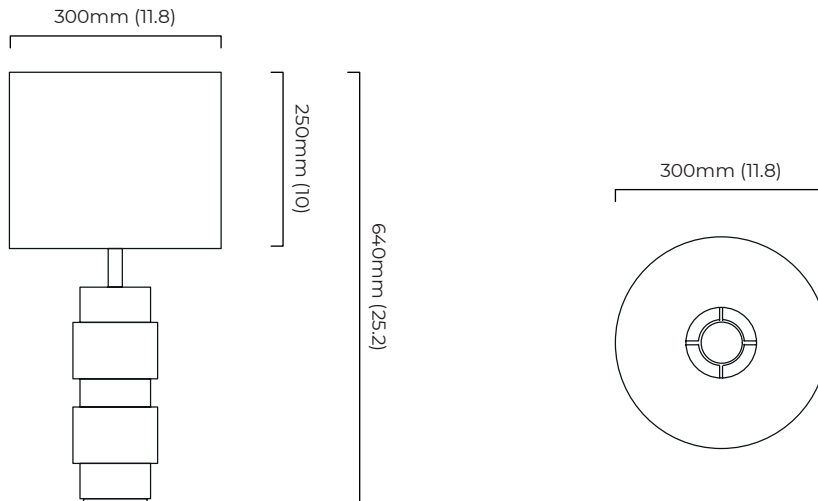

RING TABLE

FINISH

bronze base with dove grey silk shade and silk diffuser
satin brass base with dove grey silk shade and silk diffuser

DIMENSIONS (body of fixture)

ø 300 x 640 mm (dia x h)

WEIGHT

4kg (8.8lbs)

FLEX

2000mm cord set with black flex and inline dimmer

ILLUMINATION

220-240v - 1 x E27 - 60w max (or 8w LED 2700k)
110-130v - 1 x E26 - 60w max (or 8w LED 2700k)

DIMMING

dimnable bulb required

CERTIFICATION

*Diagrams are not to scale.

SKU NUMBER	FINISH DESCRIPTION	VOLTAGE
RINTAOSBDG-240	bronze base with dove grey silk shade and silk diffuser	220 - 240V
RINTAOSBDG-240	satin brass base with dove grey silk shade and silk diffuser	220 - 240V
RINTAOSBDG-110	bronze base with dove grey silk shade and silk diffuser	110 - 130V
RINTAOSBDG-110	satin brass base with dove grey silk shade and silk diffuser	110 - 130V