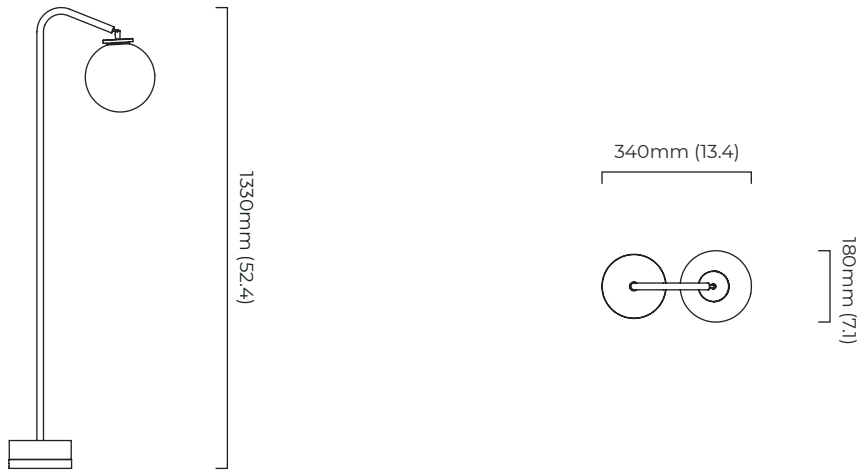

OSCAR FLOOR

FINISH

bronze stem with satin brass base and opal glass shade
satin brass stem with satin brass base and opal glass shade

DIMENSIONS (body of fixture)

340 x 180 x 1330 mm (w x d x h)

WEIGHT

9kg (19.8lbs)

FLEX

2500mm cord set with black flex and inline switch

ILLUMINATION

220-240v - 1 x G9, 25w max halogen (or 2.3w LED 2700k)
110-130v - 1 x G9, 25w max halogen (or 2.3w LED 2700k)

CERTIFICATION

*Diagrams are not to scale.

SKU NUMBER	FINISH DESCRIPTION	VOLTAGE
OSCFLOBZSBOG-240	bronze stem with satin brass base and opal glass shade	220 - 240V
OSCFLOSBSBOG-240	satin brass stem with satin brass base and opal glass shade	220 - 240V
OSCFLOBZSBOG-110	bronze stem with satin brass base and opal glass shade	110 - 130V
OSCFLOSBSBOG-110	satin brass stem with satin brass base and opal glass shade	110 - 130V