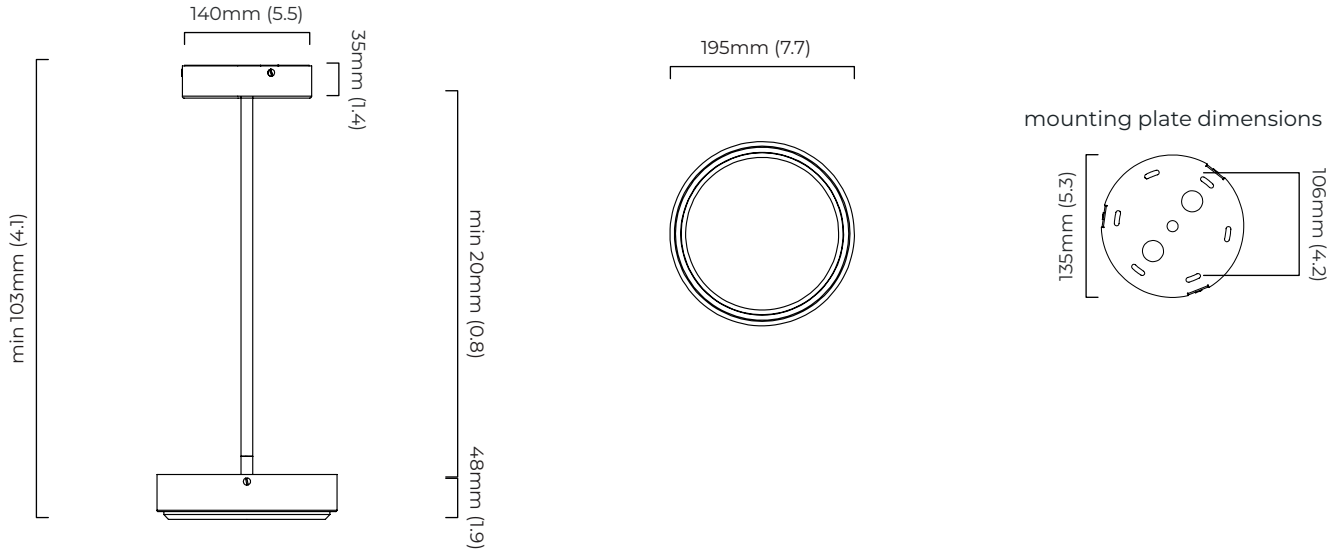

ANVERS PENDANT SMALL

FINISH

bronze finish with alabaster
satin brass finish with alabaster

DIMENSIONS (body of fixture)

ø 195 x 48 mm (dia x h)

WEIGHT

3.5kg (7.7lbs)

please ensure ceiling structure is strong enough to support the weight of the light

OVERALL DROP

minimum 103 mm

maximum on request 6083 mm

supplied with 1000 mm drop rod

ILLUMINATION

220-240v - integrated LED - 10.5w - 3000K (modified to 2700k)

110-130v - integrated LED - 10.5w - 3000K (modified to 2700k)

0/1-10v (220-240v) - on request

CEILING ROSE / PLATE

round ceiling rose - ø 140 X 35 mm (dia x h)

CERTIFICATION

*Diagrams are not to scale.

SKU NUMBER	FINISH DESCRIPTION	VOLTAGE
ANVPESBZHA-240	bronze finish with alabaster	220 - 240V
ANVPESBHA-240	satin brass finish with alabaster	220 - 240V
ANVPESBZHA-110	bronze finish with alabaster	110 - 130V
ANVPESBHA-110	satin brass finish with alabaster	110 - 130V

ANVERS PENDANT SMALL - DALI-A

FINISH

bronze finish with alabaster
satin brass finish with alabaster

DIMENSIONS (body of fixture)

ø 335 x 48 mm (dia x h)

WEIGHT

3.5kg (7.7lbs)

please ensure ceiling structure is strong enough to support the weight of the light