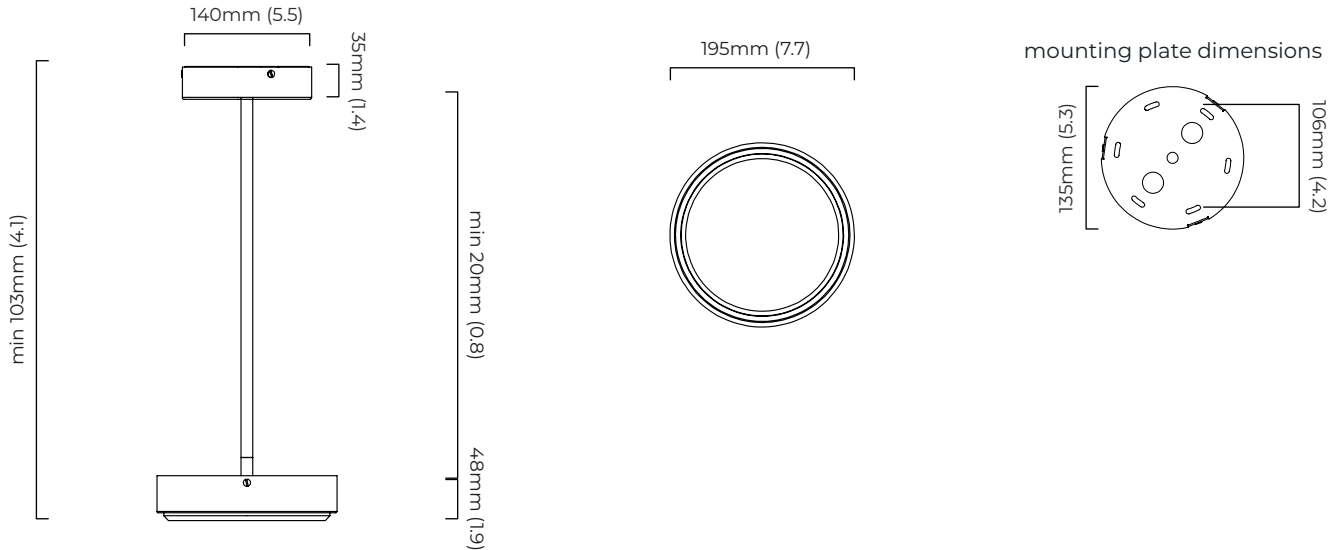

0/1-10v (220-240v) - on request

CEILING ROSE / PLATE

round ceiling rose - ø 140 X 35 mm (dia x h)

CERTIFICATION

*Diagrams are not to scale.

SKU NUMBER	FINISH DESCRIPTION	VOLTAGE
ANVPESBZHA-240	bronze finish with alabaster	220 - 240V
ANVPESBHA-240	satin brass finish with alabaster	220 - 240V
ANVPESBZHA-110	bronze finish with alabaster	110 - 130V
ANVPESBHA-110	satin brass finish with alabaster	110 - 130V

ANVERS PENDANT SMALL - DALI-A

FINISH

bronze finish with alabaster
satin brass finish with alabaster

DIMENSIONS (body of fixture)

ø 335 x 48 mm (dia x h)

WEIGHT

3.5kg (7.7lbs)

please ensure ceiling structure is strong enough to support the weight of the light

OVERALL DROP

minimum 103 mm
maximum on request 6083 mm
supplied with 1000 mm drop rod

ILLUMINATION

220-240v - integrated LED - 17w - 3000K (modified to 2700k)
DALI LED driver to be installed in the ceiling rose
drivers must be installed up to 20 meters from the body of the light

DIMMING

DALI compatible

CEILING ROSE / PLATE

round ceiling rose - ø 140 X 35 mm (dia x h)

CERTIFICATION

*Diagrams are not to scale.

SKU NUMBER	FINISH DESCRIPTION	TYPE OF DALI	VOLTAGE
ANVPESBZHA-DALIA-240	bronze finish with alabaster	DALI A included - For lights that do not require aesthetic alterations. Dali can be fitted on existent ceiling/wall rose	220 - 240V
ANVPESSBHA-DALIA-240	satin brass finish with alabaster	DALI A included - For lights that do not require aesthetic alterations. Dali can be fitted on existent ceiling/wall rose	220 - 240V