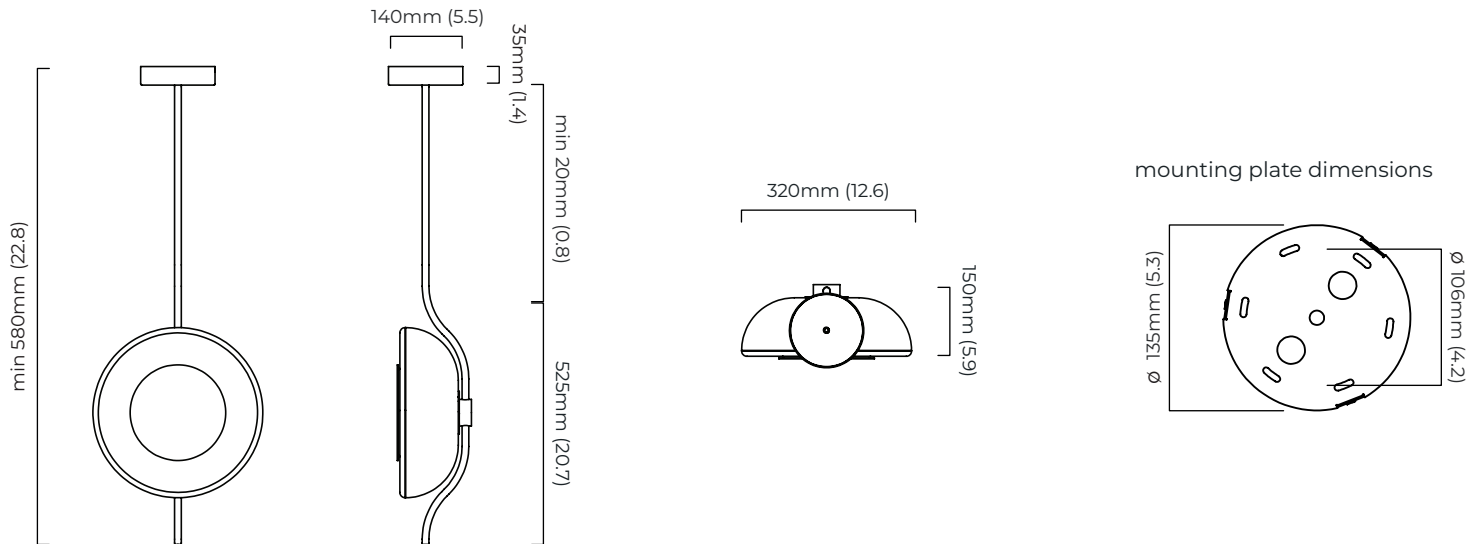

DIMMING

DALI compatible

CEILING ROSE / PLATE

round ceiling rose - \varnothing 45 x 120 mm (dia x h)

CERTIFICATION

*Diagrams are not to scale.

SKU NUMBER	FINISH DESCRIPTION	TYPE OF DALI	VOLTAGE
PENPEOBZSG-DALIA-240	bronze with smoked glass	DALI A included - For lights that do not require aesthetic alterations. Dali can be fitted inside the ceiling/wall cavity	220 - 240V
PENPEOSBSG-DALIA-240	satin brass with smoked glass	DALI A included - For lights that do not require aesthetic alterations. Dali can be fitted inside the ceiling/wall cavity	220 - 240V

PENDULUM PENDANT - DALI-B

FINISH

bronze with smoked glass
satin brass with smoked glass

DIMENSIONS (body of fixture)

320 x 150 x 525 mm (w x d x h)

WEIGHT

8kg (17.6lbs)

please ensure ceiling structure is strong enough to support the weight of the light

OVERALL DROP

minimum 580 mm

maximum on request 3560 mm

supplied with 1000 mm drop rod

ILLUMINATION

integrated LED - 8w - 2700K

DALI LED driver to be installed in the ceiling rose

DIMMING

DALI compatible

CEILING ROSE / PLATE

round ceiling rose - \varnothing 140 x 35 mm (dia x h)

CERTIFICATION

*Diagrams are not to scale.

SKU NUMBER	FINISH DESCRIPTION	TYPE OF DALI	VOLTAGE
PENPEOBZSG-DALIB-240	bronze with smoked glass	DALI B included - The light will feature a deeper ceiling/wall rose. For use when there is no space in the existing ceiling/wall cavity	220 - 240V
PENPEOSBSG-DALIB-240	satin brass with smoked glass	DALI B included - The light will feature a deeper ceiling/wall rose. For use when there is no space in the existing ceiling/wall cavity	220 - 240V