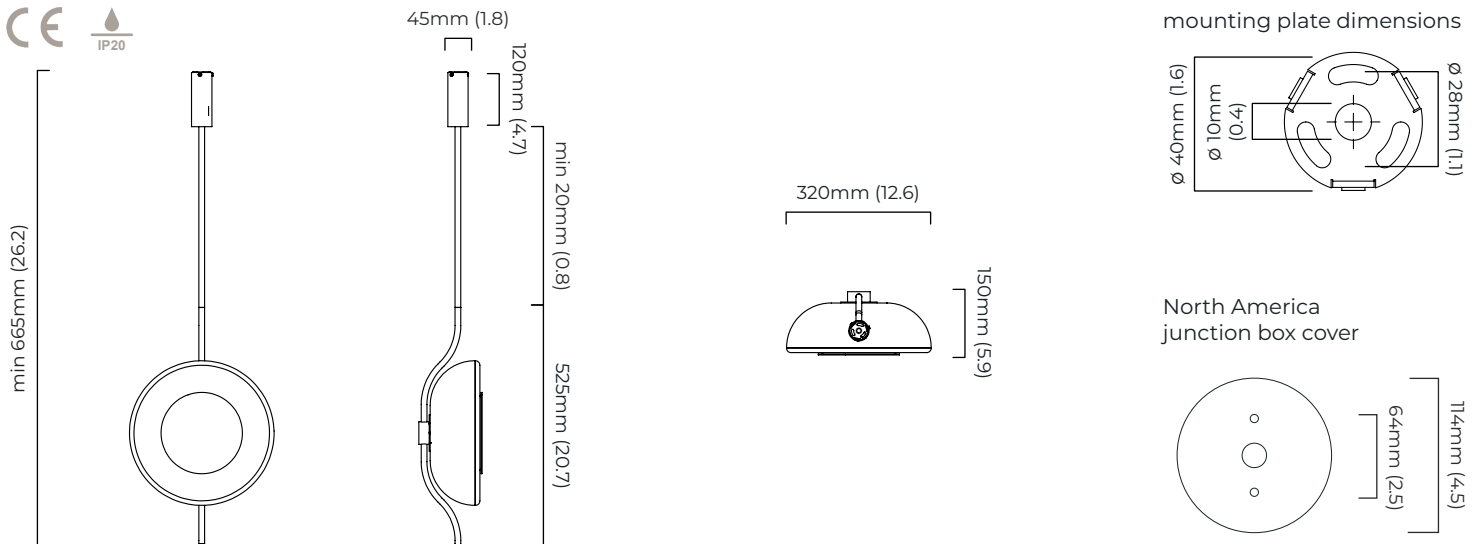

PENDULUM PENDANT

FINISH

bronze with smoked glass
satin brass with smoked glass

DIMENSIONS (body of fixture)

320 x 150 x 525 mm (w x d x h)

WEIGHT

8kg (17.6lbs)
please ensure ceiling structure is strong enough to support the weight of the light

OVERALL DROP

minimum 665 mm
maximum on request 3645 mm
supplied with 1000 mm drop rod

ILLUMINATION

220-240v - integrated LED - 8w - 2700K
110-130v - integrated LED - 8w - 2700K
LED driver to be installed in the ceiling rose
drivers must be installed up to 20 meters from the body of the light

DIMMING

trailing edge dimmable / phase cut (rotary dimmer) - standard
DALI option available (220-240v only)
0/1-10v (220-240v or 110-130v) - on request

CEILING ROSE / PLATE

round ceiling rose - $\varnothing$ 45 x 120 mm (dia x h)

CERTIFICATION

*Diagrams are not to scale.

SKU NUMBER	FINISH DESCRIPTION	VOLTAGE
PENPEOBZSG-240	bronze with smoked glass	220 - 240V
PENPEOSBSG-240	satin brass with smoked glass	220 - 240V
PENPEOBZSG-110	bronze with smoked glass	110 - 130V
PENPEOSBSG-110	satin brass with smoked glass	110 - 130V