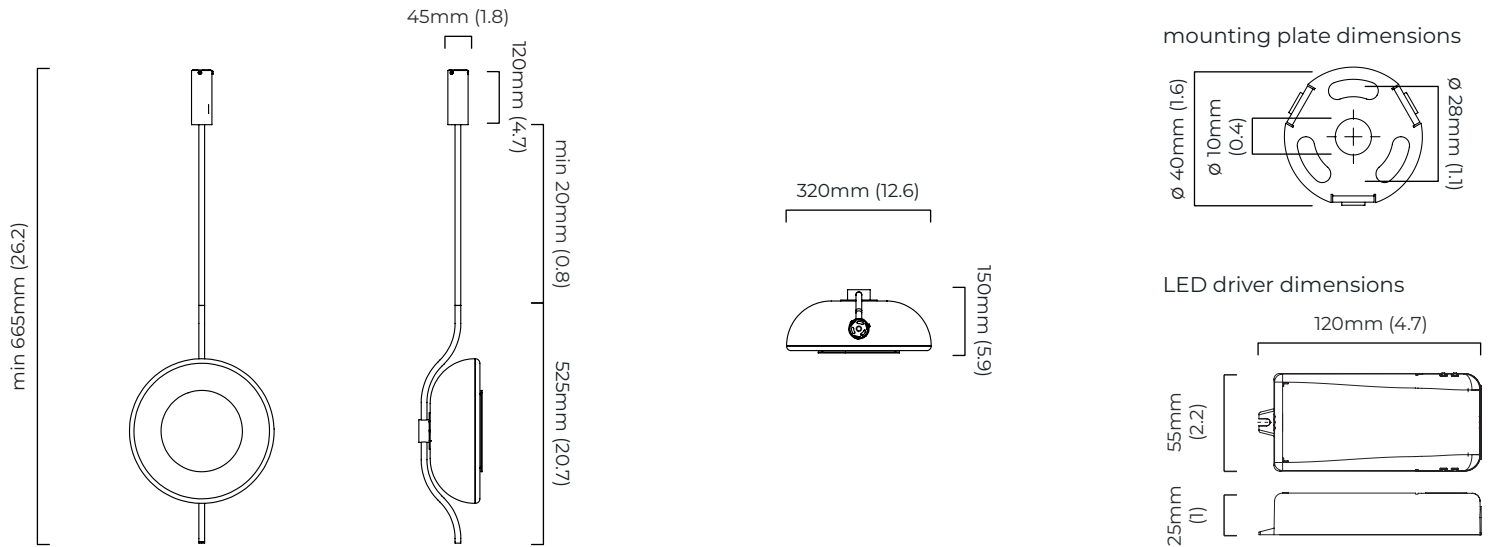

PENDULUM PENDANT - DALI-A

FINISH

bronze with smoked glass
satin brass with smoked glass

DIMENSIONS (body of fixture)

320 x 150 x 525 mm (w x d x h)

WEIGHT

8kg (17.6lbs)

please ensure ceiling structure is strong enough to support the weight of the light

OVERALL DROP

minimum 665 mm

maximum on request 3645 mm

supplied with 1000 mm drop rod

ILLUMINATION

integrated LED - 8w - 2700K

DALI LED driver to be installed in the ceiling cavity

drivers must be installed up to 20 meters from the body of the light

DIMMING

DALI compatible

CEILING ROSE / PLATE

round ceiling rose - \varnothing 45 x 120 mm (dia x h)

CERTIFICATION

*Diagrams are not to scale.

SKU NUMBER	FINISH DESCRIPTION	TYPE OF DALI	VOLTAGE
PENPEOBZSG-DALIA-240	bronze with smoked glass	DALI A included - For lights that do not require aesthetic alterations. Dali can be fitted inside the ceiling/wall cavity	220 - 240V
PENPEOSBSG-DALIA-240	satin brass with smoked glass	DALI A included - For lights that do not require aesthetic alterations. Dali can be fitted inside the ceiling/wall cavity	220 - 240V

PENDULUM PENDANT - DALI-B

FINISH

bronze with smoked glass
satin brass with smoked glass

DIMENSIONS (body of fixture)

320 x 150 x 525 mm (w x d x h)

WEIGHT

8kg (17.6lbs)

please ensure ceiling structure is strong enough to support the weight of the light