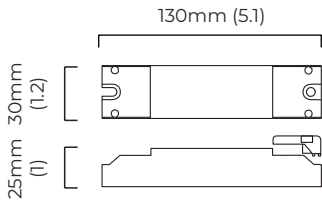

MODULO PENDANT VERTICAL - DALI-A

FINISH

bronze with smoked kiln cast glass and opal glass shades
satin brass with smoked kiln cast glass and opal glass shades

DIMENSIONS (body of fixture)

160 x 120 x 1700 mm (w x d x h)

WEIGHT

10kg (22lbs)

please ensure ceiling structure is strong enough to support the weight of the light

OVERALL DROP

minimum 1745 mm

maximum on request 7725 mm

supplied with 1000 mm drop rod

ILLUMINATION

mounting plate dimensions

DALI converter dimensions

*Diagrams are not to scale.

SKU NUMBER	FINISH DESCRIPTION	TYPE OF DALI	VOLTAGE
MODPEVLBZSKMO-DALIA-240	bronze with smoked kiln cast glass and opal glass shades	DALI A included - For lights that do not require aesthetic alterations. Dali can be fitted inside the ceiling/wall cavity	220 - 240V
MODPEVLSBSKMO-DALIA-240	satin brass with smoked kiln cast glass and opal glass shades	DALI A included - For lights that do not require aesthetic alterations. Dali can be fitted inside the ceiling/wall cavity	220 - 240V

MODULO PENDANT VERTICAL - DALI-B

FINISH

bronze with smoked kiln cast glass and opal glass shades
satin brass with smoked kiln cast glass and opal glass shades

DIMENSIONS (body of fixture)

160 x 120 x 1700 mm (w x d x h)