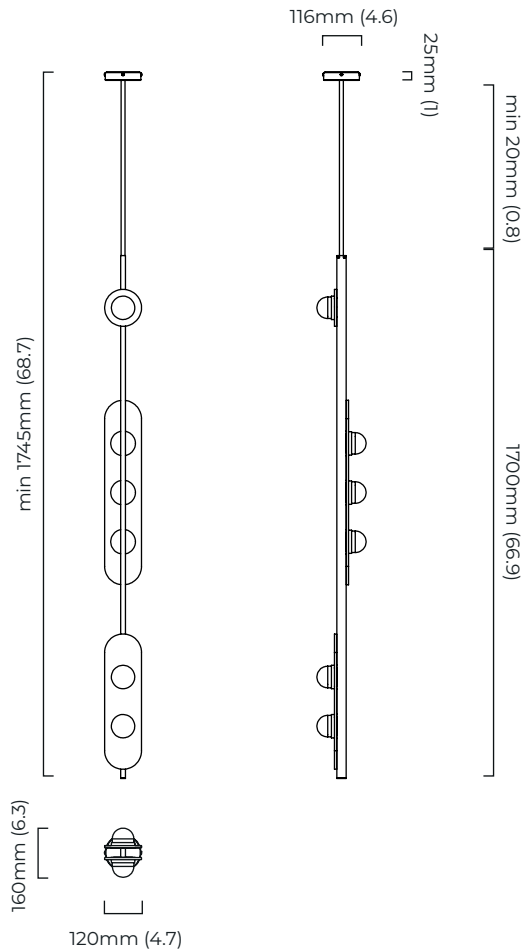

MODULO PENDANT VERTICAL - DALI-A

FINISH

bronze with smoked kiln cast glass and opal glass shades
satin brass with smoked kiln cast glass and opal glass shades

DIMENSIONS (body of fixture)

160 x 120 x 1700 mm (w x d x h)

WEIGHT

10kg (22lbs)

please ensure ceiling structure is strong enough to support the weight of the light

OVERALL DROP

minimum 1745 mm

maximum on request 7725 mm

supplied with 1000 mm drop rod

ILLUMINATION

mounting plate dimensions

DALI converter dimensions

*Diagrams are not to scale.

SKU NUMBER	FINISH DESCRIPTION	TYPE OF DALI	VOLTAGE
MODPEVLBZSKMO-DALIA-240	bronze with smoked kiln cast glass and opal glass shades	DALI A included - For lights that do not require aesthetic alterations. Dali can be fitted inside the ceiling/wall cavity	220 - 240V
MODPEVLSBSKMO-DALIA-240	satin brass with smoked kiln cast glass and opal glass shades	DALI A included - For lights that do not require aesthetic alterations. Dali can be fitted inside the ceiling/wall cavity	220 - 240V

MODULO PENDANT VERTICAL - DALI-B

FINISH

bronze with smoked kiln cast glass and opal glass shades
satin brass with smoked kiln cast glass and opal glass shades

DIMENSIONS (body of fixture)

160 x 120 x 1700 mm (w x d x h)