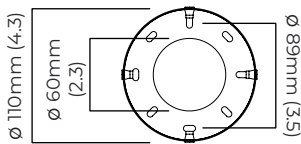

MODULO PENDANT VERTICAL - DALI-A

FINISH

bronze with smoked kiln cast glass and opal glass shades
satin brass with smoked kiln cast glass and opal glass shades

DIMENSIONS (body of fixture)

160 x 120 x 1700 mm (w x d x h)

220-240v - integrated mains LED - 27w - 2700k

DALI converter to be installed in the ceiling cavity

DIMMING

DALI compatible

CEILING ROSE / PLATE

round ceiling rose - \varnothing 116 x 25 mm (dia x h)

CERTIFICATION

mounting plate dimensions

DALI converter dimensions

*Diagrams are not to scale.

SKU NUMBER	FINISH DESCRIPTION	TYPE OF DALI	VOLTAGE
MODPEVLBZSKMO-DALIA-240	bronze with smoked kiln cast glass and opal glass shades	DALI A included - For lights that do not require aesthetic alterations. Dali can be fitted inside the ceiling/wall cavity	220 - 240V
MODPEVLSBSKMO-DALIA-240	satin brass with smoked kiln cast glass and opal glass shades	DALI A included - For lights that do not require aesthetic alterations. Dali can be fitted inside the ceiling/wall cavity	220 - 240V

MODULO PENDANT VERTICAL - DALI-B

FINISH

bronze with smoked kiln cast glass and opal glass shades
satin brass with smoked kiln cast glass and opal glass shades

DIMENSIONS (body of fixture)

160 x 120 x 1700 mm (w x d x h)