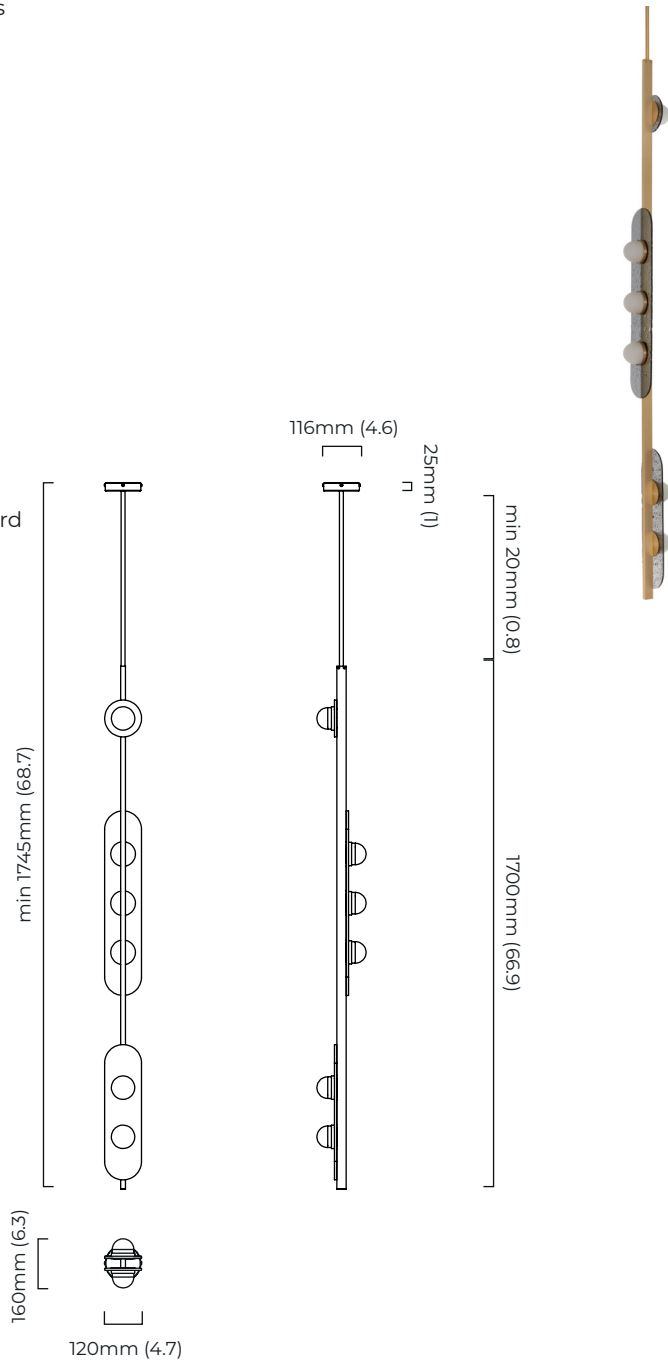

MODULO PENDANT VERTICAL

FINISH

bronze with smoked kiln cast glass and opal glass shades
satin brass with smoked kiln cast glass and opal glass shades

DIMENSIONS (body of fixture)

160 x 120 x 1700 mm (w x d x h)

WEIGHT

10kg (22lbs)
please ensure ceiling structure is strong enough to support the weight of the light

OVERALL DROP

minimum 1745 mm
maximum on request 7725 mm
supplied with 1000 mm drop rod

ILLUMINATION

220-240v - integrated mains LED - 27w - 2700k
110-130v - integrated mains LED - 27w - 2700k

DIMMING

trailing edge dimmable / phase cut (rotary dimmer) - standard
DALI option available (220-240v only)

CEILING ROSE / PLATE

round ceiling rose - \varnothing 116 x 25 mm (dia x h)

CERTIFICATION

mounting plate dimensions

MODULO PENDANT VERTICAL - DALI-A

FINISH

bronze with smoked kiln cast glass and opal glass shades
satin brass with smoked kiln cast glass and opal glass shades

DIMENSIONS (body of fixture)

160 x 120 x 1700 mm (w x d x h)