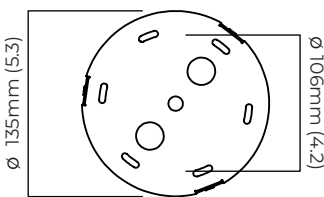

mounting plate dimensions

DALI converter dimensions

*Diagrams are not to scale.

SKU NUMBER	FINISH DESCRIPTION	TYPE OF DALI	VOLTAGE
MODPEVLBZSKMO-DALIA-240	bronze with smoked kiln cast glass and opal glass shades	DALI A included - For lights that do not require aesthetic alterations. Dali can be fitted inside the ceiling/wall cavity	220 - 240V
MODPEVLSBSKMO-DALIA-240	satin brass with smoked kiln cast glass and opal glass shades	DALI A included - For lights that do not require aesthetic alterations. Dali can be fitted inside the ceiling/wall cavity	220 - 240V

MODULO PENDANT VERTICAL - DALI-B

FINISH

bronze with smoked kiln cast glass and opal glass shades
satin brass with smoked kiln cast glass and opal glass shades

DIMENSIONS (body of fixture)

160 x 120 x 1700 mm (w x d x h)

WEIGHT

10kg (22lbs)

please ensure ceiling structure is strong enough to support the weight of the light

OVERALL DROP

minimum 1755 mm

maximum on request 7735 mm

supplied with 1000 mm drop rod

ILLUMINATION

220-240v - integrated mains LED - 27w - 2700k

DALI converter to be installed in the ceiling rose

DIMMING

DALI compatible

CEILING ROSE / PLATE

round ceiling rose - ϕ 140 x 35 mm (dia x h)

CERTIFICATION

mounting plate dimensions