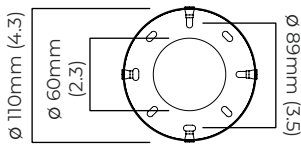

MODULO PENDANT VERTICAL

FINISH

bronze with smoked kiln cast glass and opal glass shades
satin brass with smoked kiln cast glass and opal glass shades

DIMENSIONS (body of fixture)

160 x 120 x 1700 mm (w x d x h)

DIMMING

trailing edge dimmable / phase cut (rotary dimmer) - standard
DALI option available (220-240v only)

CEILING ROSE / PLATE

round ceiling rose - \varnothing 116 x 25 mm (dia x h)

CERTIFICATION

mounting plate dimensions

MODULO PENDANT VERTICAL - DALI-A

FINISH

bronze with smoked kiln cast glass and opal glass shades
satin brass with smoked kiln cast glass and opal glass shades

DIMENSIONS (body of fixture)

160 x 120 x 1700 mm (w x d x h)

MODULO PENDANT VERTICAL - DALI-B

FINISH

bronze with smoked kiln cast glass and opal glass shades
satin brass with smoked kiln cast glass and opal glass shades

DIMENSIONS (body of fixture)

160 x 120 x 1700 mm (w x d x h)