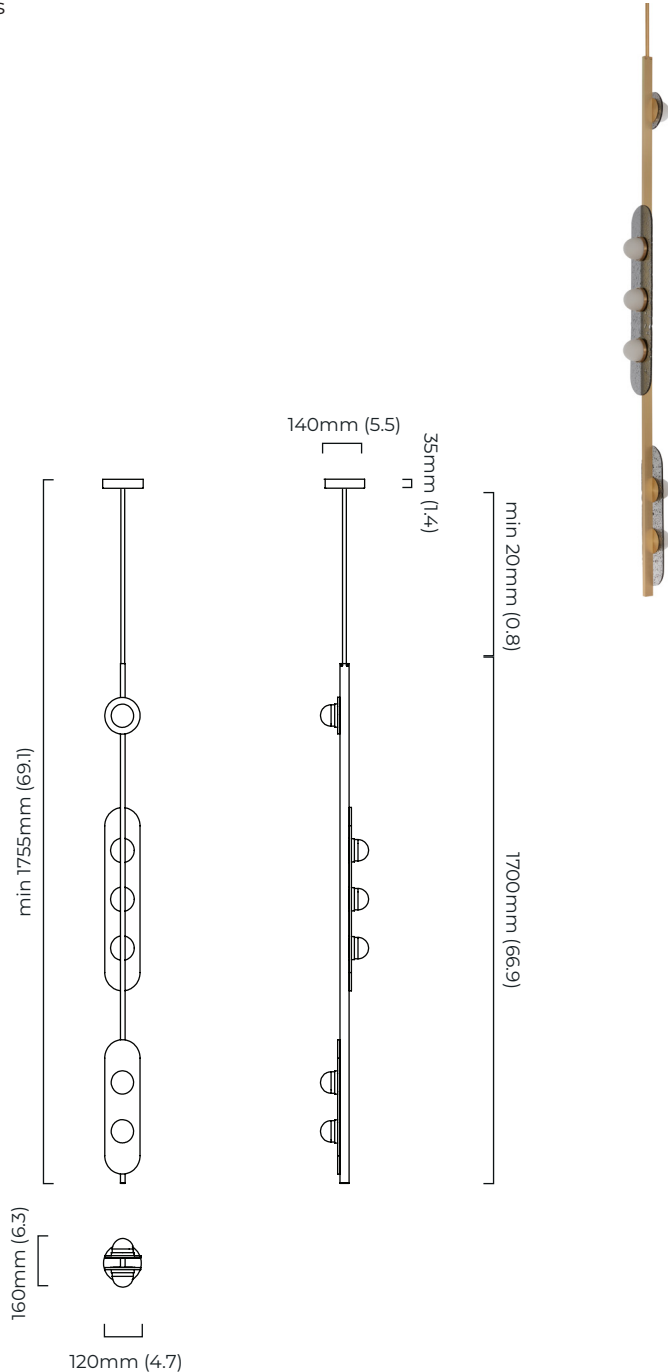

mounting plate dimensions

DALI converter dimensions

*Diagrams are not to scale.

SKU NUMBER	FINISH DESCRIPTION	TYPE OF DALI	VOLTAGE
MODPEVLBZSKMO-DALIA-240	bronze with smoked kiln cast glass and opal glass shades	DALI A included - For lights that do not require aesthetic alterations. Dali can be fitted inside the ceiling/wall cavity	220 - 240V
MODPEVLSBSKMO-DALIA-240	satin brass with smoked kiln cast glass and opal glass shades	DALI A included - For lights that do not require aesthetic alterations. Dali can be fitted inside the ceiling/wall cavity	220 - 240V

MODULO PENDANT VERTICAL - DALI-B

FINISH

bronze with smoked kiln cast glass and opal glass shades
satin brass with smoked kiln cast glass and opal glass shades

DIMENSIONS (body of fixture)

160 x 120 x 1700 mm (w x d x h)

WEIGHT

10kg (22lbs)

please ensure ceiling structure is strong enough to support the weight of the light

OVERALL DROP

minimum 1755 mm

maximum on request 7735 mm

supplied with 1000 mm drop rod

ILLUMINATION

220-240v - integrated mains LED - 27w - 2700k

DALI converter to be installed in the ceiling rose

DIMMING

DALI compatible

CEILING ROSE / PLATE

round ceiling rose - ϕ 140 x 35 mm (dia x h)

CERTIFICATION

mounting plate dimensions