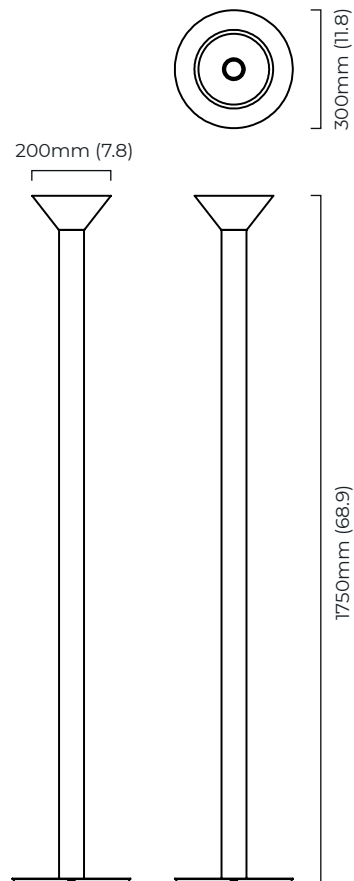

TORRES UPLIGHTER

FINISH

bronze finish
polished nickel finish

DIMENSIONS (body of fixture)

300 x 300 x 1750 mm (w x d x h)

WEIGHT

12kg (26.5lbs)

FLEX

2500mm cord set with black flex and inline switch

ILLUMINATION

220-240v - 1 x GU10, 6w min (recomended 9.6w) - 2700K LED only
110-130v - 1 x GU10, 6w min (recomended 9.6w) - 2700K LED only
(no bulbs supplied)

CERTIFICATION

*Diagrams are not to scale.

SKU NUMBER	FINISH DESCRIPTION	VOLTAGE
TORFLOBZ-240	bronze	220-240V
TORFLOPN-240	polished nickel	220-240V
TORFLOBZ-110	bronze	110-130V
TORFLOPN-110	polished nickel	110-130V