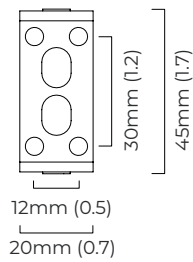

TORRES WALL - DALI-A (IP20)

FINISH

bronze
 polished nickel
 antique bronze
 antique bronze with honed alabaster
 bronze with honed alabaster

DIMENSIONS (body of fixture)

200 x 215 x 207 mm (w x d x h)

WEIGHT

2kg (4.4lbs)

ILLUMINATION

220-240v - 1 x G9 - max 4.5W LED 2700k

DIMMING

dimnable bulb required
 DALI compatible
 DALI converter fits inside the body of the light

WALL ROSE / PLATE

rectangular wall box - 25 x 50 mm (w x d)

CERTIFICATION

mounting plate dimensions

SKU NUMBER	FINISH DESCRIPTION	VOLTAGE
TORWAOBZ-DALIA-240	bronze	220 - 240V
TORWAOBN-DALIA-240	polished nickel	220 - 240V
TORWAOAB-DALIA-240	antique bronze	220 - 240V
TORWAOABHA-DALIA-240	antique bronze with honed alabaster	220 - 240V
TORWAOBZHA-DALIA-240	bronze with honed alabaster	220 - 240V