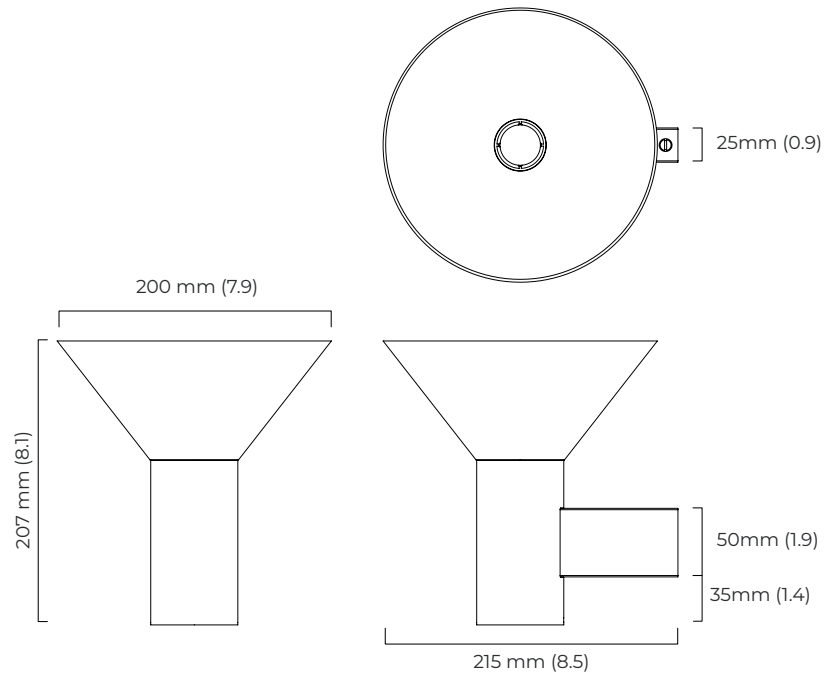

TORRES WALL - DALI-A (IP20)

FINISH

bronze
 polished nickel
 antique bronze
 antique bronze with honed alabaster
 bronze with honed alabaster

DIMENSIONS (body of fixture)

200 x 215 x 207 mm (w x d x h)

WEIGHT

2kg (4.4lbs)

ILLUMINATION

220-240v - 1 x G9 - max 4.5W LED 2700k

DIMMING

dimnable bulb required
 DALI compatible
 DALI converter fits inside the body of the light

WALL ROSE / PLATE

rectangular wall box - 25 x 50 mm (w x d)

CERTIFICATION

mounting plate dimensions

SKU NUMBER	FINISH DESCRIPTION	VOLTAGE
TORWAOBZ-DALIA-240	bronze	220 - 240V
TORWAOBN-DALIA-240	polished nickel	220 - 240V
TORWAOAB-DALIA-240	antique bronze	220 - 240V
TORWAOABHA-DALIA-240	antique bronze with honed alabaster	220 - 240V
TORWAOBZHA-DALIA-240	bronze with honed alabaster	220 - 240V