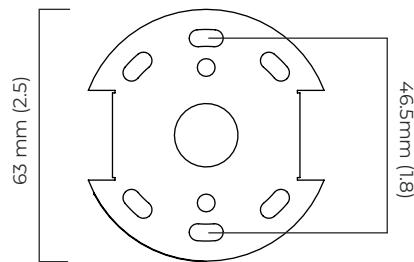

TORRES PENDANT TALL - FLUSH MOUNTED

FINISH

bronze
polished nickel
antique bronze
antique bronze with honed alabaster
bronze with honed alabaster

DIMENSIONS (body of fixture)

Ø 200 x 700 mm (dia x h)

WEIGHT

DIMMING

dimnable bulb required
trailing edge dimmable / phase cut (rotary dimmer) - standard
DALI option available (220-240v only)

CEILING ROSE / PLATE

round ceiling rose - Ø 64 mm (dia)

CERTIFICATION

North America junction box cover

mounting plate dimensions

*Diagrams are not to scale.

SKU NUMBER	FINISH DESCRIPTION	VOLTAGE
TORCETBZ-240	bronze - GU10	220 - 240V
TORCETPN-240	polished nickel - GU10	220 - 240V
TORCETAB-240	antique bronze - GU10	220 - 240V
TORCETABHA44-240	antique bronze with honed alabaster - G9	220 - 240V
TORCETBZHA44-240	bronze with honed alabaster - G9	220 - 240V
TORCETBZ-110	bronze - GU10	110 - 130V
TORCETPN-110	polished nickel - GU10	110 - 130V
TORCETAB-110	antique bronze - GU10	110 - 130V
TORCETABHA-110	antique bronze with honed alabaster - G9	110 - 130V
TORCETBZHA-110	bronze with honed alabaster - G9	110 - 130V

TORRES PENDANT TALL - FLUSH MOUNTED - DALI-A

FINISH

bronze
polished nickel
antique bronze
antique bronze with honed alabaster
bronze with honed alabaster

DIMENSIONS (body of fixture)

Ø 200 x 700 mm (dia x h)