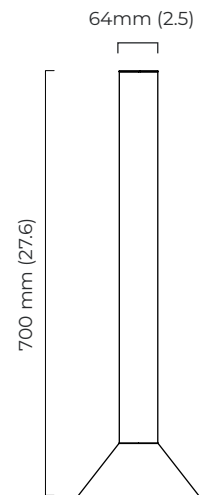

TORRES PENDANT TALL - FLUSH MOUNTED

FINISH

bronze
polished nickel
antique bronze
antique bronze with honed alabaster
bronze with honed alabaster

DIMENSIONS (body of fixture)

Ø 200 x 700 mm (dia x h)

WEIGHT

6kg (13.2lbs)

OVERALL DROP

700 mm

ILLUMINATION

Alabaster Shade

220-240v - 1 x G9 - max 4.5W LED 2700k
110-130V - 1 x G9 - max 4.5W LED 2700k
(no bulb supplied)

Metal Shade

220-240v - 1 x GU10 - max 6.5W LED 2700k
110-130V - 1 x GU10 - max 4.5W LED 2700k
(no bulb supplied)

mounting plate dimensions

*Diagrams are not to scale.

SKU NUMBER	FINISH DESCRIPTION	VOLTAGE
TORCETBZ-240	bronze - GU10	220 - 240V
TORCETPN-240	polished nickel - GU10	220 - 240V
TORCETAB-240	antique bronze - GU10	220 - 240V
TORCETABHA44-240	antique bronze with honed alabaster - G9	220 - 240V
TORCETBZHA44-240	bronze with honed alabaster - G9	220 - 240V
TORCETBZ-110	bronze - GU10	110 - 130V
TORCETPN-110	polished nickel - GU10	110 - 130V
TORCETAB-110	antique bronze - GU10	110 - 130V
TORCETABHA-110	antique bronze with honed alabaster - G9	110 - 130V
TORCETBZHA-110	bronze with honed alabaster - G9	110 - 130V

TORRES PENDANT TALL - FLUSH MOUNTED - DALI-A

FINISH

bronze
polished nickel
antique bronze
antique bronze with honed alabaster
bronze with honed alabaster

DIMENSIONS (body of fixture)

Ø 200 x 700 mm (dia x h)