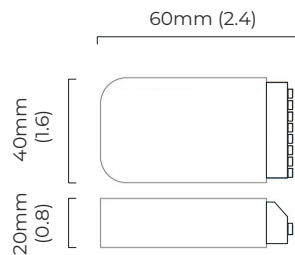

TORRES PENDANT TALL - FLUSH MOUNTED - DALI-A

FINISH

bronze
polished nickel
antique bronze
antique bronze with honed alabaster
bronze with honed alabaster

DIMENSIONS (body of fixture)

Ø 200 x 700 mm (dia x h)

WEIGHT

6kg (13.2lbs)

OVERALL DROP

700 mm

ILLUMINATION

Alabaster Shade

220-240v - 1 x G9 - max 4.5W LED 2700k
(no bulb supplied)

Metal Shade

220-240v - 1 x GU10 - max 9.6W LED 2700k
(no bulb supplied)

DIMMING

dimnable bulb required
DALI compatible
DALI converter to be installed in the cavity

CEILING ROSE / PLATE

round ceiling rose - Ø 64 mm (dia)

CERTIFICATION

DALI converter dimensions

*Diagrams are not to scale.

SKU NUMBER	FINISH DESCRIPTION	VOLTAGE
TORCETBZ-DALIA-240	bronze - GU10	220 - 240V
TORCETPN-DALIA-240	polished nickel - GU10	220 - 240V
TORCETAB-DALIA-240	antique bronze - GU10	220 - 240V
TORCETABHA-DALIA-240	antique bronze with honed alabaster - G9	220 - 240V
TORCETBZHA-DALIA-240	bronze with honed alabaster - G9	220 - 240V