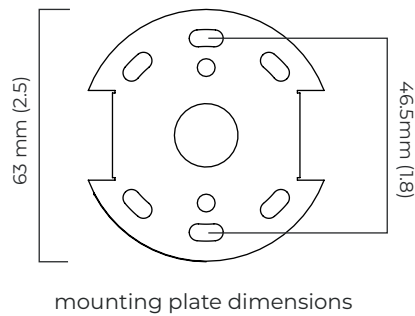

TORRES PENDANT TALL - FLUSH MOUNTED - DALI-A

FINISH

bronze
polished nickel
antique bronze
antique bronze with honed alabaster
bronze with honed alabaster

DIMENSIONS (body of fixture)

Ø 200 x 700 mm (dia x h)

WEIGHT

6kg (13.2lbs)

OVERALL DROP

700 mm

ILLUMINATION

Alabaster Shade

220-240v - 1 x G9 - max 4.5W LED 2700k
(no bulb supplied)

Metal Shade

220-240v - 1 x GU10 - max 9.6W LED 2700k
(no bulb supplied)

DIMMING

dimnable bulb required
DALI compatible
DALI converter to be installed in the cavity

CEILING ROSE / PLATE

round ceiling rose - Ø 64 mm (dia)

CERTIFICATION

DALI converter dimensions

*Diagrams are not to scale.

SKU NUMBER	FINISH DESCRIPTION	VOLTAGE
TORCETBZ-DALIA-240	bronze - GU10	220 - 240V
TORCETPN-DALIA-240	polished nickel - GU10	220 - 240V
TORCETAB-DALIA-240	antique bronze - GU10	220 - 240V
TORCETABHA-DALIA-240	antique bronze with honed alabaster - G9	220 - 240V
TORCETBZHA-DALIA-240	bronze with honed alabaster - G9	220 - 240V