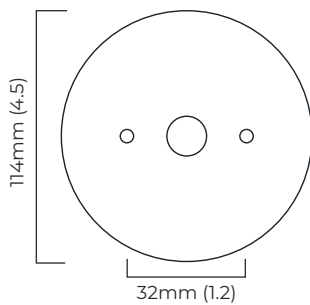

TORRES PENDANT TALL - FLUSH MOUNTED

FINISH

bronze
polished nickel
antique bronze
antique bronze with honed alabaster
bronze with honed alabaster

DIMENSIONS (body of fixture)

Ø 200 x 700 mm (dia x h)

WEIGHT

6kg (13.2lbs)

OVERALL DROP

700 mm

ILLUMINATION

Alabaster Shade

220-240v - 1 x G9 - max 4.5W LED 2700k
110-130V - 1 x G9 - max 4.5W LED 2700k
(no bulb supplied)

Metal Shade

220-240v - 1 x GU10 - max 6.5W LED 2700k
110-130V - 1 x GU10 - max 4.5W LED 2700k
(no bulb supplied)

DIMMING

dimnable bulb required
trailing edge dimmable / phase cut (rotary dimmer) - standard
DALI option available (220-240v only)

CEILING ROSE / PLATE

round ceiling rose - Ø 64 mm (dia)

CERTIFICATION

North America junction box cover