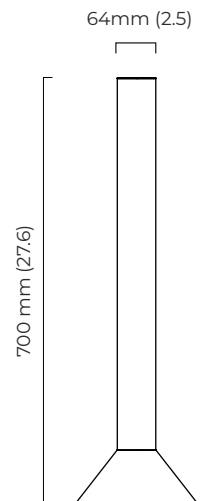

TORRES PENDANT TALL - FLUSH MOUNTED

FINISH

bronze
polished nickel
antique bronze
antique bronze with honed alabaster
bronze with honed alabaster

DIMENSIONS (body of fixture)

Ø 200 x 700 mm (dia x h)

WEIGHT

TORRES PENDANT TALL - FLUSH MOUNTED - DALI-A

FINISH

bronze
polished nickel
antique bronze
antique bronze with honed alabaster
bronze with honed alabaster

DIMENSIONS (body of fixture)

Ø 200 x 700 mm (dia x h)

220-240v - 1 x GU10 - max 9.6W LED 2700k
(no bulb supplied)

DIMMING

dimnable bulb required
DALI compatible
DALI converter to be installed in the cavity

CEILING ROSE / PLATE

round ceiling rose - Ø 64 mm (dia)

CERTIFICATION

DALI converter dimensions

*Diagrams are not to scale.

SKU NUMBER	FINISH DESCRIPTION	VOLTAGE
TORCETBZ-DALIA-240	bronze - GU10	220 - 240V
TORCETPN-DALIA-240	polished nickel - GU10	220 - 240V
TORCETAB-DALIA-240	antique bronze - GU10	220 - 240V
TORCETABHA-DALIA-240	antique bronze with honed alabaster - G9	220 - 240V
TORCETBZHA-DALIA-240	bronze with honed alabaster - G9	220 - 240V