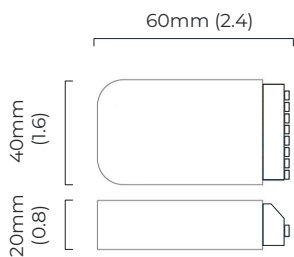

200 mm (7.9)

*Diagrams are not to scale.

TORRES PENDANT - FLUSH MOUNTED - DALI-A

FINISH

bronze
polished nickel
antique bronze
antique bronze with honed alabaster
bronze with honed alabaster

DIMENSIONS (body of fixture)

Ø 200 x 205 mm (dia x h)

WEIGHT

3kg (6.6lbs)

OVERALL DROP

205 mm

ILLUMINATION

Alabaster Shade

220-240v - 1 x G9 - max 4.5W LED 2700k
(no bulb supplied)

Metal Shade

220-240v - 1 x GU10 - max 9.6W LED 2700k
(no bulb supplied)

DIMMING

dimnable bulb required
DALI compatible
DALI converter to be installed in the cavity

CEILING ROSE / PLATE

round ceiling rose - Ø 64 mm (dia)

CERTIFICATION

DALI converter dimensions

mounting plate dimensions

200 mm (7.9)

SKU NUMBER	FINISH DESCRIPTION	VOLTAGE
TORCEOBZ-DALIA-240	bronze - GU10	220 - 240V
TORCEOPN-DALIA-240	polished nickel - GU10	220 - 240V
TORCEOAB-DALIA-240	antique bronze - GU10	220 - 240V
TORCEOABHA-DALIA-240	antique bronze with honed alabaster - G9	220 - 240V
TORCEOBZHA-DALIA-240	bronze with honed alabaster - G9	220 - 240V