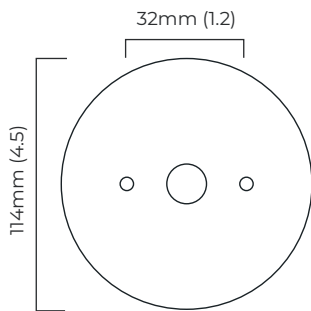

TORRES PENDANT - FLUSH MOUNTED

FINISH

bronze
polished nickel
antique bronze
antique bronze with honed alabaster
bronze with honed alabaster

DIMENSIONS (body of fixture)

Ø 200 x 205 mm (dia x h)

WEIGHT

3kg (6.6lbs)

OVERALL DROP

205 mm

ILLUMINATION

Alabaster Shade

220-240v - 1 x G9 - max 4.5W LED 2700k
110-130V - 1 x G9 - max 4.5W LED 2700k
(no bulb supplied)

Metal Shade

220-240v - 1 x GU10 - max 9.6W LED 2700k
110-130V - 1 x GU10 - max 9.6W LED 2700k
(no bulb supplied)

DIMMING

dimnable bulb required
trailing edge dimmable / phase cut (rotary dimmer) - standard
DALI option available (220-240v only)

CEILING ROSE / PLATE

round ceiling rose - Ø 64 mm (dia)

CERTIFICATION

North America junction box cover