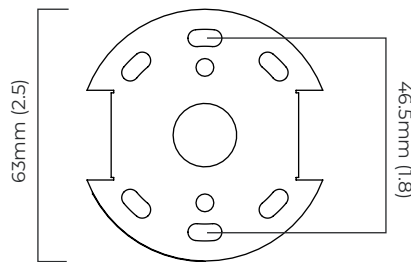

200 mm (7.9)

*Diagrams are not to scale.

TORRES PENDANT - FLUSH MOUNTED - DALI-A

FINISH

bronze
polished nickel
antique bronze
antique bronze with honed alabaster
bronze with honed alabaster

DIMENSIONS (body of fixture)

Ø 200 x 205 mm (dia x h)

WEIGHT

3kg (6.6lbs)

OVERALL DROP

205 mm

ILLUMINATION

Alabaster Shade

220-240v - 1 x G9 - max 4.5W LED 2700k
(no bulb supplied)

Metal Shade

220-240v - 1 x GU10 - max 9.6W LED 2700k
(no bulb supplied)

DIMMING

dimnable bulb required
DALI compatible
DALI converter to be installed in the cavity

CEILING ROSE / PLATE

round ceiling rose - Ø 64 mm (dia)

CERTIFICATION

DALI converter dimensions

mounting plate dimensions

200 mm (7.9)

SKU NUMBER	FINISH DESCRIPTION	VOLTAGE
TORCEOBZ-DALIA-240	bronze - GU10	220 - 240V
TORCEOPN-DALIA-240	polished nickel - GU10	220 - 240V
TORCEOAB-DALIA-240	antique bronze - GU10	220 - 240V
TORCEOABHA-DALIA-240	antique bronze with honed alabaster - G9	220 - 240V
TORCEOBZHA-DALIA-240	bronze with honed alabaster - G9	220 - 240V