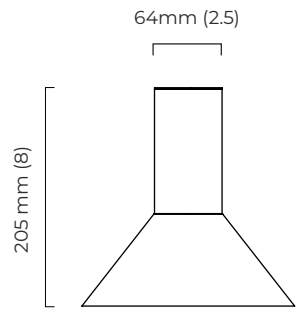

SKU NUMBER	FINISH DESCRIPTION	VOLTAGE
TORCEOBZ-240	bronze - GU10	220 - 240V
TORCEOPN-240	polished nickel - GU10	220 - 240V
TORCEOAB-240	antique bronze - GU10	220 - 240V
TORCEOABHA44-240	antique bronze with honed alabaster - G9	220 - 240V
TORCEOBZHA44-240	bronze with honed alabaster - G9	220 - 240V
TORCEOBZ-110	bronze - GU10	110 - 130V
TORCEOPN-110	polished nickel - GU10	110 - 130V
TORCEOAB-110	antique bronze - GU10	110 - 130V
TORCEOABHA-110	antique bronze with honed alabaster - G9	110 - 130V
TORCEOBZHA-110	bronze with honed alabaster - G9	110 - 130V