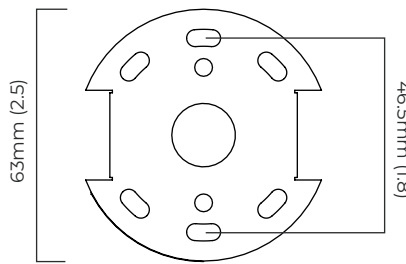

mounting plate dimensions