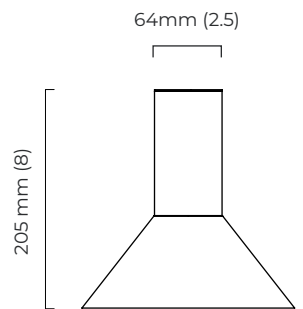

200 mm (7.9)

*Diagrams are not to scale.

TORRES PENDANT - FLUSH MOUNTED - DALI-A

FINISH

bronze
polished nickel
antique bronze
antique bronze with honed alabaster
bronze with honed alabaster

DIMENSIONS (body of fixture)

Ø 200 x 205 mm (dia x h)

WEIGHT

3kg (6.6lbs)

OVERALL DROP

205 mm

ILLUMINATION

Alabaster Shade

220-240v - 1 x G9 - max 4.5W LED 2700k
(no bulb supplied)

Metal Shade

220-240v - 1 x GU10 - max 9.6W LED 2700k
(no bulb supplied)

DIMMING

dimnable bulb required
DALI compatible
DALI converter to be installed in the cavity

CEILING ROSE / PLATE

round ceiling rose - Ø 64 mm (dia)

CERTIFICATION

DALI converter dimensions

mounting plate dimensions

200 mm (7.9)

SKU NUMBER	FINISH DESCRIPTION	VOLTAGE
TORCEOBZ-DALIA-240	bronze - GU10	220 - 240V
TORCEOPN-DALIA-240	polished nickel - GU10	220 - 240V
TORCEOAB-DALIA-240	antique bronze - GU10	220 - 240V
TORCEOABHA-DALIA-240	antique bronze with honed alabaster - G9	220 - 240V
TORCEOBZHA-DALIA-240	bronze with honed alabaster - G9	220 - 240V